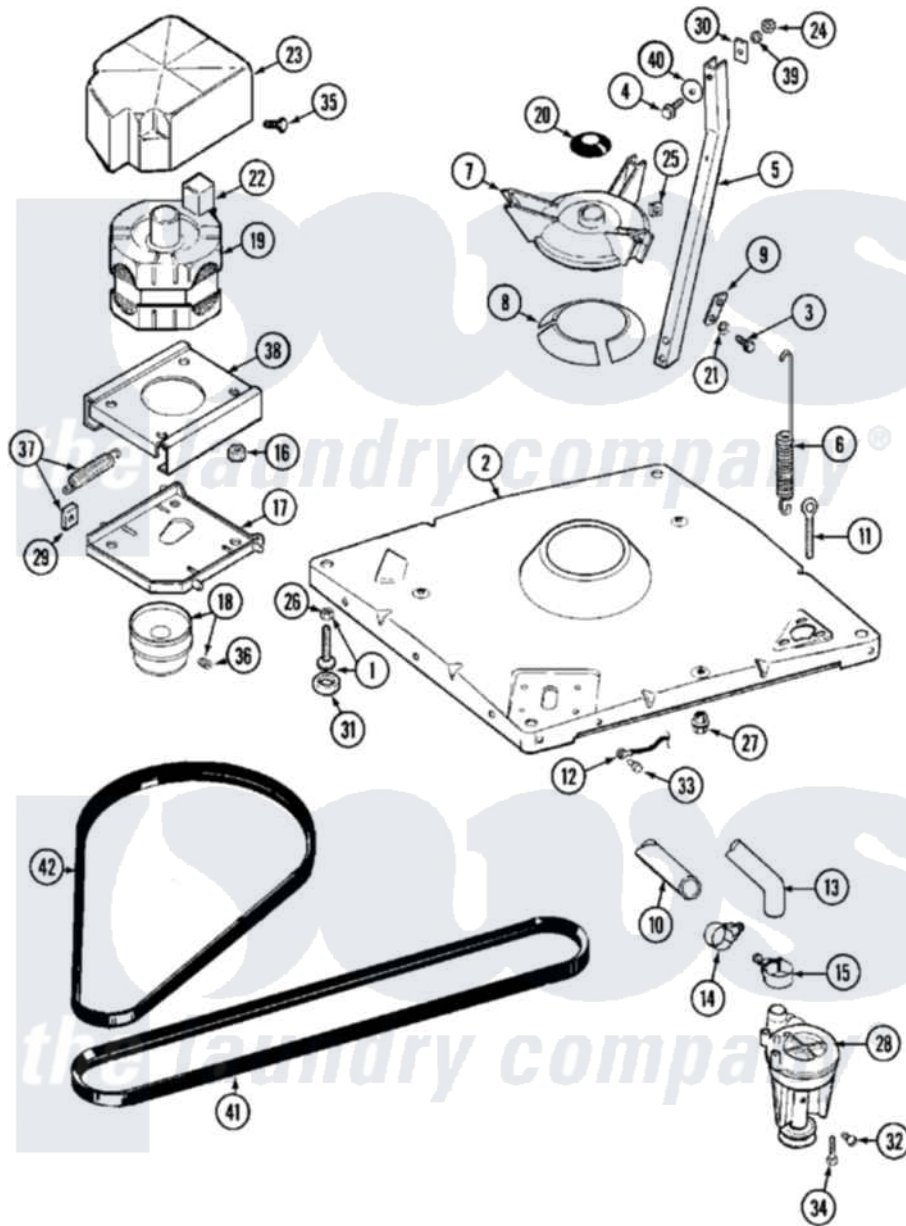

Maytag MAT12PSBAW 05 - BASE

Maytag [Commercial Maytag MAT12PSBAW Washer Parts](#) Parts Diagram 05 - BASE
 Click on the part number to view part

Item	Original Part Number	Replaced By	Status	Part Description
001	Y302699	22003428		Leg, Adjustable
002	22001172	22002150		Base
003	Y015627			Screw- Hex
004	200744	W10175939		Bolt
"	205254	W10175938		Bolt
005	213100		Not Available	PART NOT USED
006	22001300			Spring, Centering
007	203725			Damper W/Bolt And Clip
008	203956			Damper Pad Kit
009	213073			Washer, Double Brace
010	22001816			Hose, Drain
011	216416			Bolt, Eye/Centering Spring
012	901220			Ground Wire
013	Y212989			Hose, Outer Tub To Pump
014	Y22001820	285655		Clamp, Hose
015	22001640	285655		Clamp, Hose

016	Y311426	3400029	Nut, Adapter Plate
017	22001301		Mount, Motor Lower-Assembly
018	200816	6-2008160	Pulley- MO
019	201805	12002351	Motor-Drve
020	22001511	22002954	Deflector, Water
021	911852	486009	Lockwasher
022	205131		Switch, Motor External Start
"	205132	Not Available	SWITCH, MOTOR EXTERNAL START No.201664-14,205463-4 & 201800-4
"	206505	Not Available	PROD. No.201664-15, & No.205463-3.
"	NLA	Not Available	SWITCH, MOTOR EXTERNAL START
023	215098		Shield, Motor
024	Y052734		Nut, Carrage Bolts And Bracket
025	Y052785		Nut, Brace To Damper
026	210385		Lock Nut For Adjustable Leg
027	211949		Nut, Adjustment Eyebolt
028	202203	6-2022030	Pump As Pa
029	Y204998	205000	Roller And Spring Kit 4+Spr
030	212979	Not Available	WASHER, TUB BRACE
031	210684		Foot, Adjustable Leg
032	Y015408	22003235	Screw, Bearing Insert
033	210186	3370225	Screw
034	211880		Screw, HeX Head No.10 X 1/2 Inc
035	213121	3400111	Screw, 12-14 X 5/8
036	Y053241		Set Screw, Motor Pulley
037	205000		Roller And Spring Kit 4+Spr
038	214956		Motor Mount Assembly
039	Y054867		Washer, Lock
040	211100		Washer, Outer Tub
041	211124		Part Not Used
042	211125		V Belt, Drive Pulley