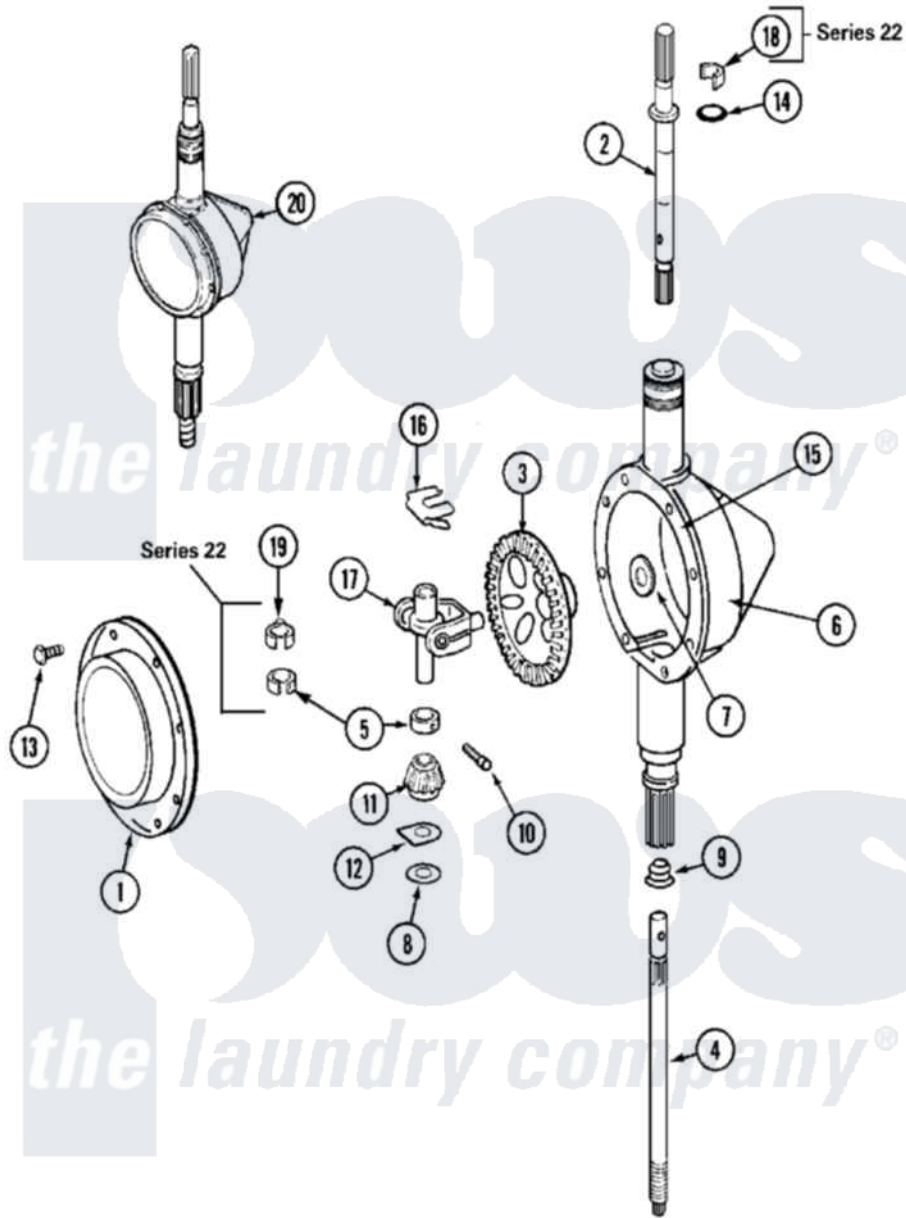

Maytag MAT12PSBAW 06 - TRANSMISSION

Maytag [Commercial Maytag MAT12PSBAW Washer Parts](#) Parts Diagram 06 - TRANSMISSION
 Click on the part number to view part

Item	Original Part Number	Replaced By	Status	Part Description
001	206628			Cover, Transmission
002	207153	6-2097820		Kit- Shaft
"	22002415	6-2168983		Shaft- Agi
003	206713	6-2067130		Gear- Beve
004	22002343	6-2300060		Shaft- Cen
"	NLA		Not Available	SHAFT, CENTER
005	215415		Not Available	COLLAR, LOWER
"	22002353			Collar, Center Shaft
006	206625	6-2097790		Transmison
"	22002537			Housing, Transmission
"	Y056080	6-0560800		Oil
007	215394			Washer, Bevel Gear
008	211483	6-2114830		Washer- SP
009	206602	207843		Lip Seal Repair Kit
010	W10124350		Not Available	NOT REQUIRED PART OR SEE NOTE
"	Y206629			Pin, Collar

011	215401	W10221114	Pinion
012	215395		Plate, Clutch
013	215417	Not Available	SCREW, TRANSMISSION COVER
014	210690		Seal, Rubber
"	22002417		O-Ring Agitator Shaft
015	Y058700	675652	Adhesive
016	215581		Spring, Agitator Shaft
"	W10124350	Not Available	NOT REQUIRED PART OR SEE NOTE
017	206685	6-2066850	Yoke
018	22002340		Collar, Agitator Shaft
019	22002341		Collar, Lower Plastic Keeper
020	206708	6-2097790	Transmison
"	22002127	6-2097790	Transmison