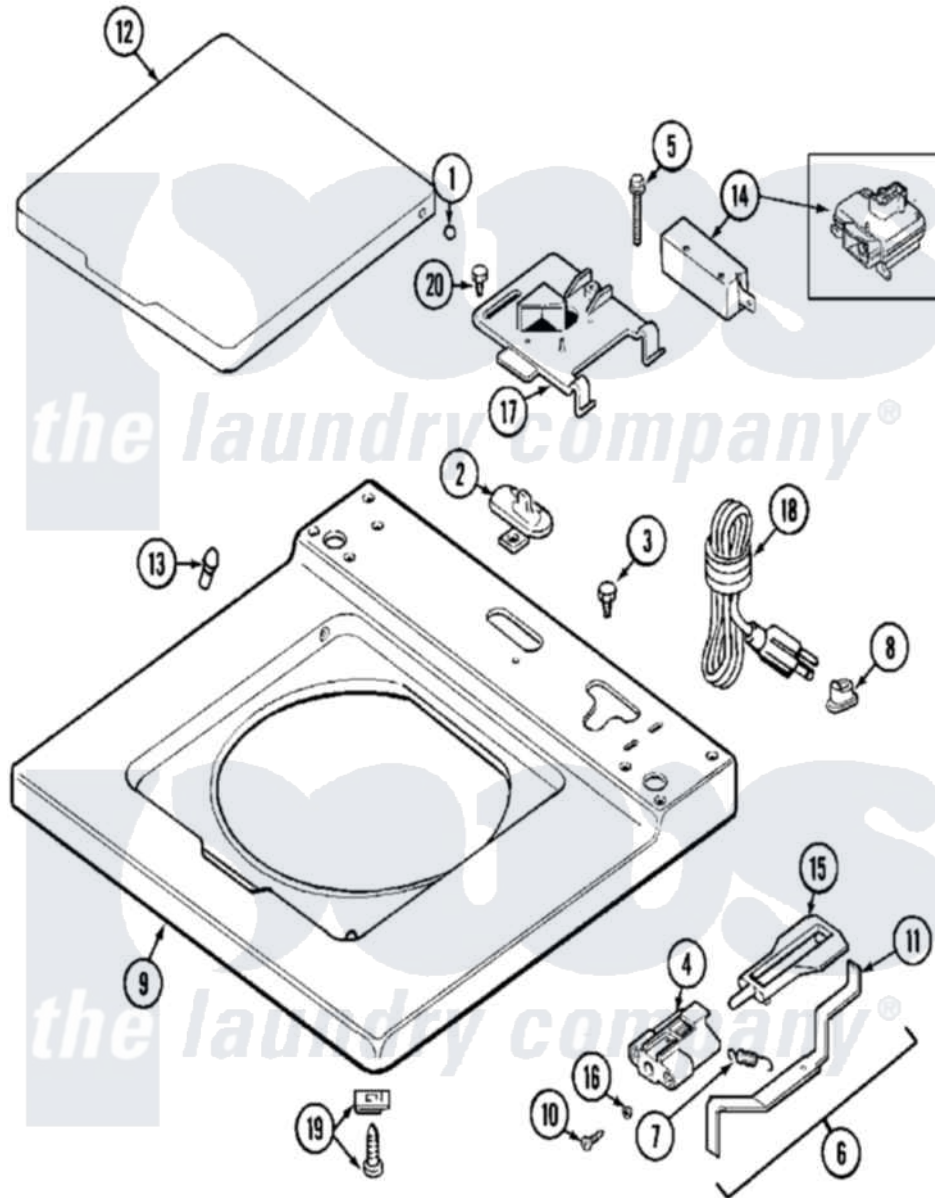

Maytag MAT12PSBAW 08 - TOP

Maytag [Commercial Maytag MAT12PSBAW Washer Parts](#) Parts Diagram 08 - TOP
 Click on the part number to view part

Item	Original Part Number	Replaced By	Status	Part Description
001	211726			Hinge, Ball Lid
002	207159	489355		Screw, 8 X 1/2
"	22001298			Cap, Top Cover
003	210186	3370225		Screw
004	22002135			Bracket, Unbalance
005	213501			Screw, No.6-20 X 1-1/8 Inch
006	22001681			Unbalance Lever Assembly
"	22001969			Unbalance Lever Assembly
007	213720			Spring, Lid Switch
008	211881			Grommet, Cord Part Not Used- Gas Models Only
009	22001970			Cover Assembly, Top
"	22002137			Cover Assembly, Top
010	910182	25-7809		Screw, No.6-20 1/2 Flthd Torx
011	22001672			Lever, Unbalance
"	22001968			Lever, Unbalance
012	22001341			Lid W/Legend

"	22001893		Lid
013	212716		Bumper, Lid
014	205415	279347	Switch-Lid
"	22001967	12001908	Switch-Lid
015	216255		Plunger, Lid Switch
016	211500		Washer, Bracket To Top Cover
017	22001678		Bracket, Switch And Fuse
018	22001549	22003062	Cord, Power
019	204445		Screw And Fastener Assembly
020	207159	489355	Screw, 8 X 1/2