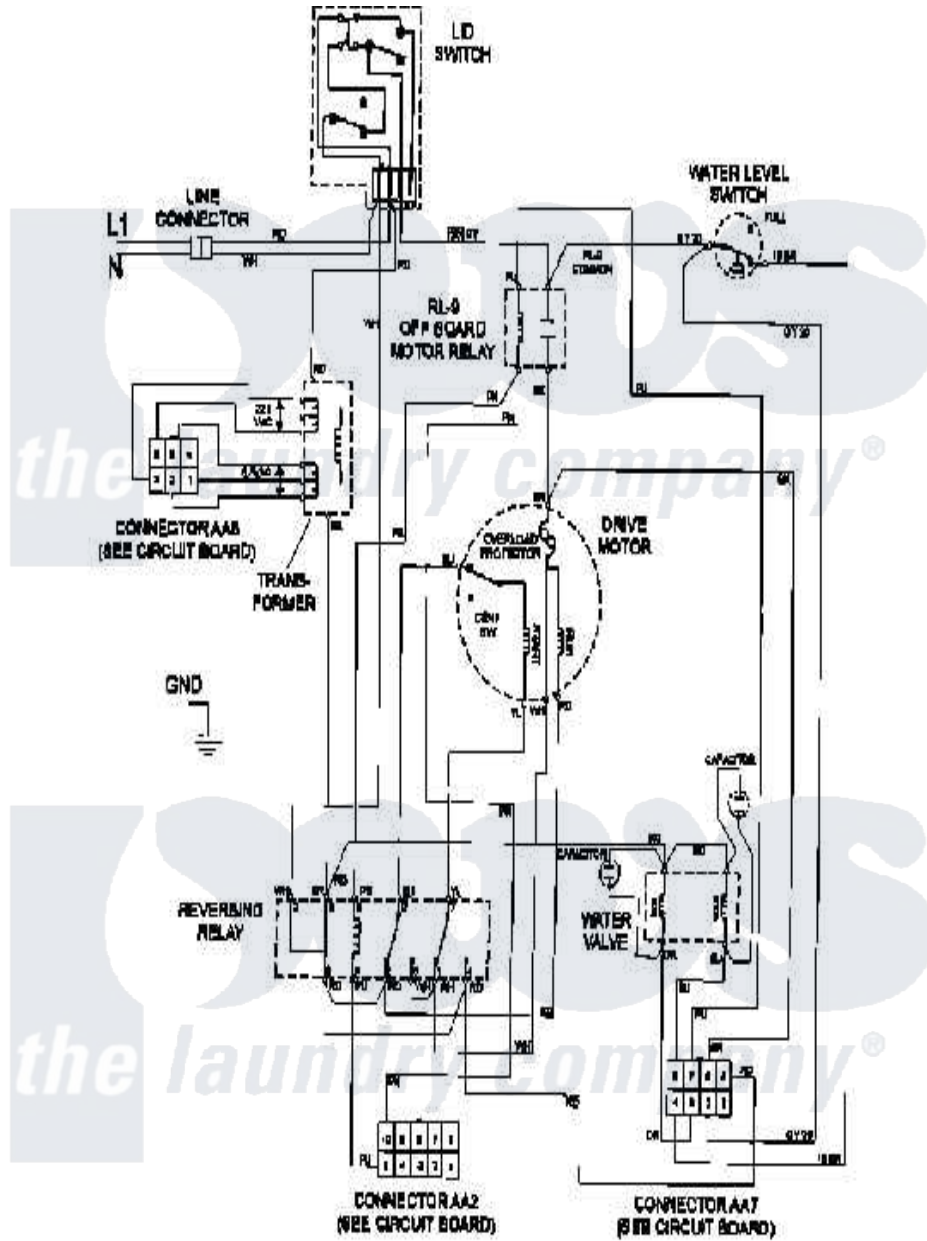

Maytag MAT12PSBAW 09 - WIRING INFORMATION

Maytag [Commercial Maytag MAT12PSBAW Washer Parts](#) Parts Diagram 09 - WIRING INFORMATION
 Click on the part number to view part

Item	Original Part Number	Replaced By	Status	Part Description
001	NLA		Not Available	WIRING INFORMATION