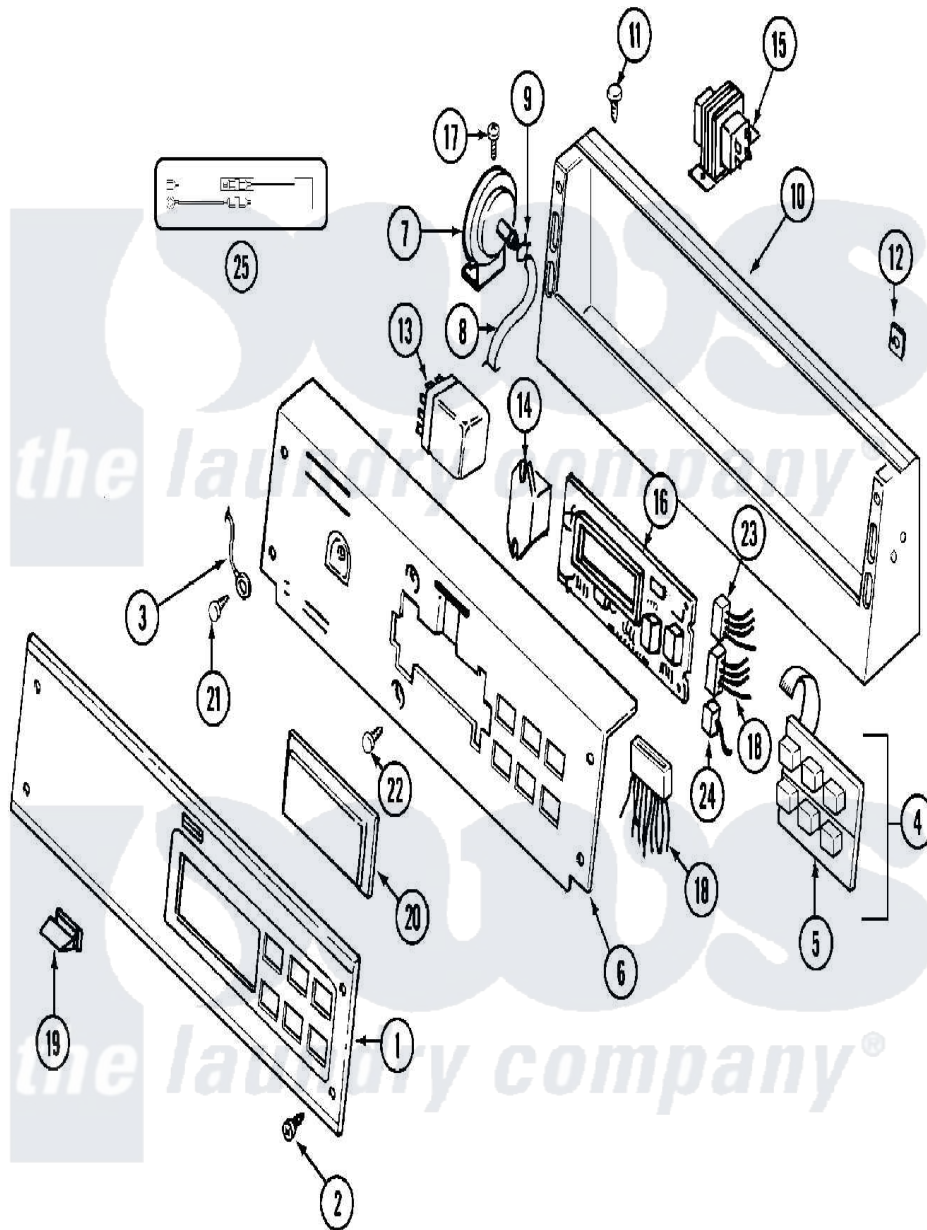

Maytag MAT12PSLWQ 01 - CONTROL PANEL

Maytag [Commercial Maytag MAT12PSLWQ Washer Parts](#) Parts Diagram 01 - CONTROL PANEL
 Click on the part number to view part

Item	Original Part Number	Replaced By	Status	Part Description
001	2202536			Facia, Pd/Ps
002	215506			Screw, Control Panel Overlay
003	22001959			Wire, Ground
004	206808	W10135389		Push Button And Switch Assembly
005	33002863	W10131113		Push Button
006	22003098			Bracket, Back
"	22003099			Bracket, Back
007	2202532			Switch, Pressure - Commer
008	22001619			Tube, Water Level Switch
009	410296	596669		Clamp, Manifold
010	22004476			Cover, Control Bisque
"	2202540			Cover, Control Assembly
011	22001069			Screw, Vault To Control Cover
012	215003			Fastener, Panel And Bracket
013	206421			Relay, Motor Reversing
014	22001866			Screw, Relay

"	33002969	W10133335	Relay, Motor
015	22001960		Transformer
"	Y313588	488234	Screw 8-32 X 1/4
016	22002954		Deflector, Water
"	2205973	2206994	Board- Con
"	33001204		Stand-Off, Ccontrol Board
"	912077		Locknut, Reader Harness
017	211168	W10139210	Screw, 8-18 X 5/16
018	22001973		Harness, Pr Service
"	2202538		Harness, Wire - PD
019	214610		Bumper, Lid
020	22001962	W10131114	Cover, Display
021	22003817	3370225	Screw
022	215526		Screw, Circuit Board
023	22001965		Optic Switch Assembly
024	22001965		Optic Switch Assembly
025	NLA	Not Available	KIT, SURGE SUPPRESSOR