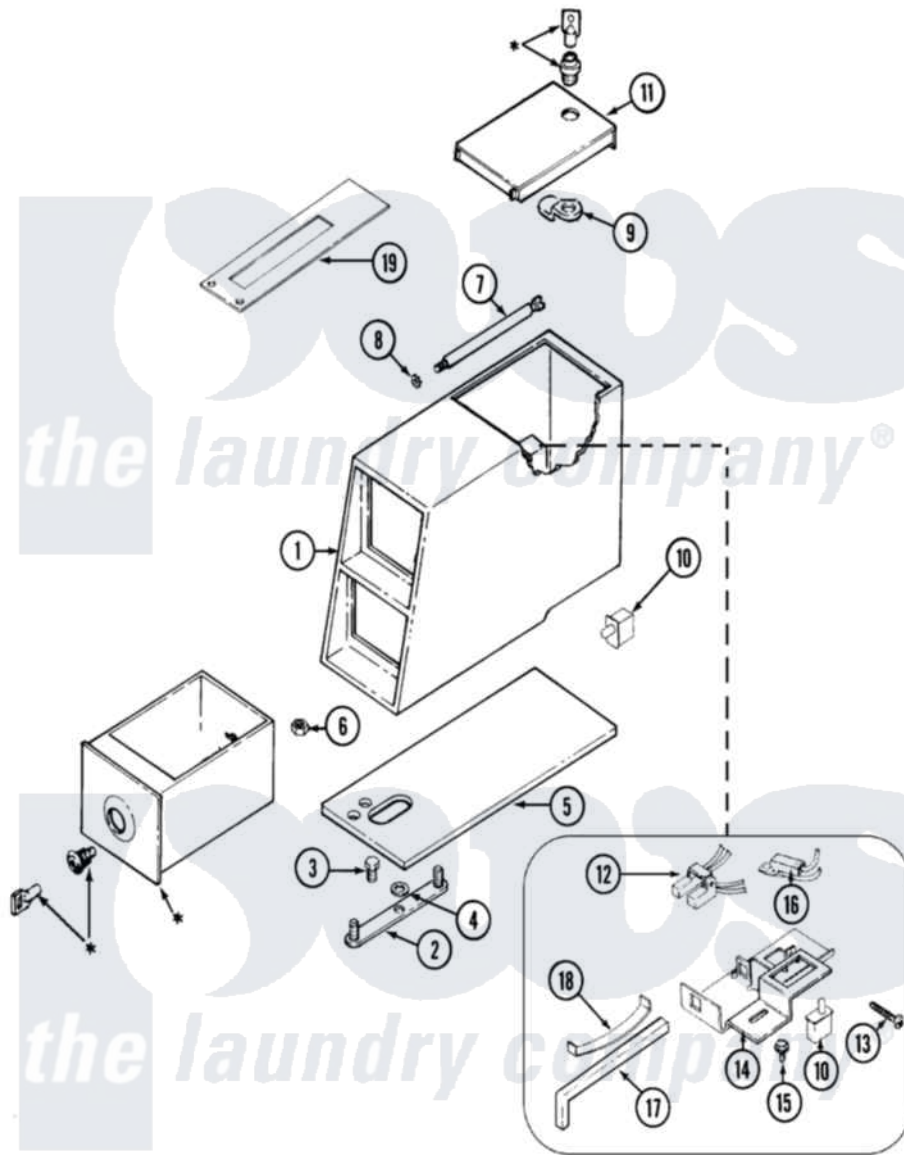

Maytag MAT12PSLWQ 02 - CONTROL CENTER

***CONTACT YOUR COMMERCIAL LAUNDRY DISTRIBUTOR**

Maytag [Commercial Maytag MAT12PSLWQ Washer Parts](#) Parts Diagram 02 - CONTROL CENTER
 Click on the part number to view part

Item	Original Part Number	Replaced By	Status	Part Description
001	22002478		Not Available	VAULT, COIN (WHT) (ORIGINAL COIN VAULT NLA USE)
"	22002885			Vault, Coin
002	22001810		Not Available	STRAP, MOUNTING
003	211294	90767		Screw, 8A X 3/8 HeX Washer Head Tapping
004	910309			Washer, Mounting Strap
005	22001870			Gasket, Coin Vault
"	22002599			Gasket, Coin Vault
006	Y052740	62739		Nut, Lock
007	22001903	8576635		Bolt
008	910387			Lockwasher, Vault Assembly
009	22003677			Nut, Locking Cam
010	33001250			Switch, Vault And Service Door
"	912012	3400409		Screw
011	22003679			Timer Access Door Assembly

"	22003692		Timer Access Door Assembly
012	22001965		Optic Switch Assembly
013	314665		Screw, Switch Assembly
014	33001253		Bracket, Sensor Switch
015	212276	W10116760	Screw
016	22001966		Harness, Sensor Switch
017	216442		Rod, Actuator
018	33001252		Spring, Switch Rod
019	22001812	22003416	Actuator Kit