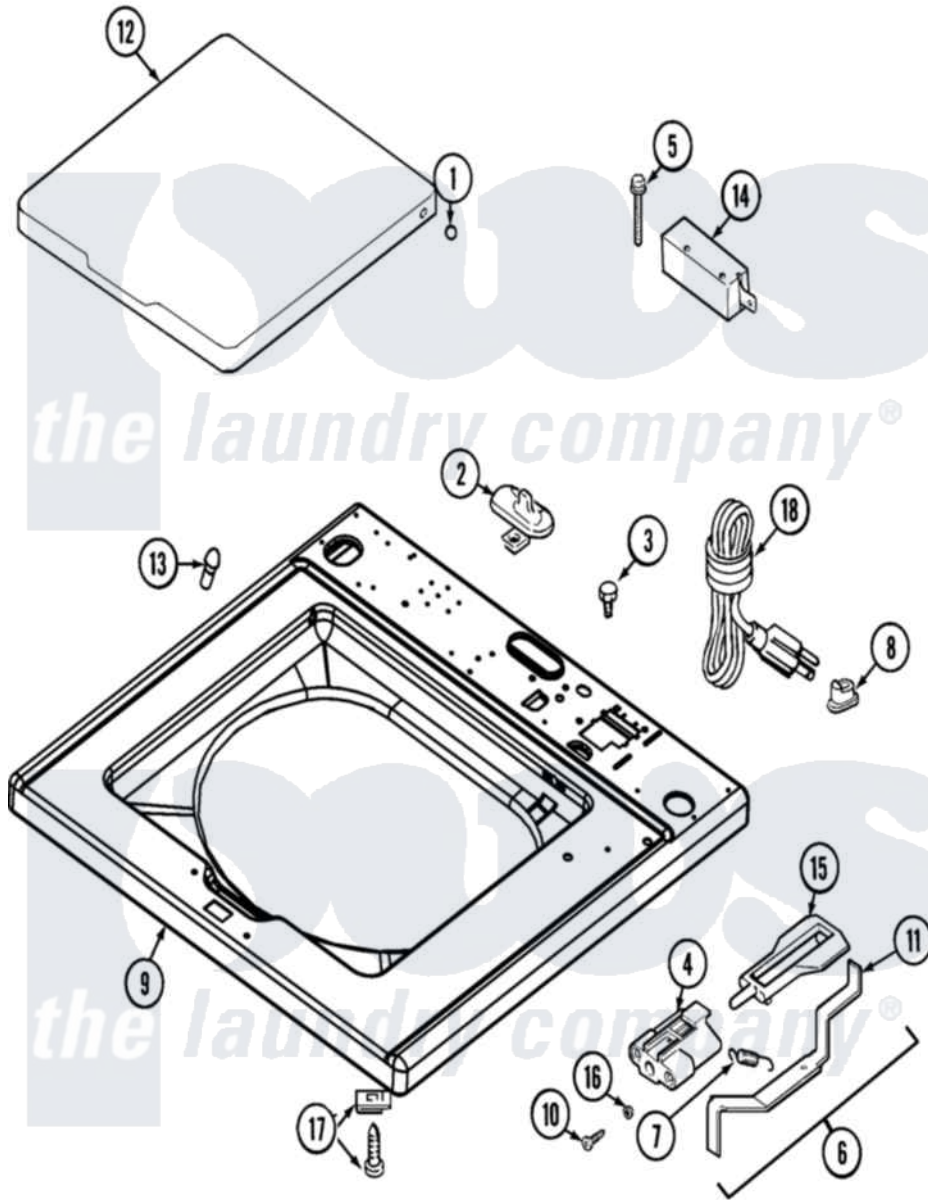

# Maytag MAT12PSLWQ 03 - TOP

Maytag [Commercial Maytag MAT12PSLWQ Washer Parts](#) Parts Diagram 03 - TOP  
 Click on the part number to view part

Item	Original Part Number	Replaced By	Status	Part Description
001	<a href="#">211726</a>			Hinge, Ball Lid
002	207159	<a href="#">489355</a>		Screw, 8 X 1/2
"	<a href="#">22001298</a>			Cap, Top Cover
003	210186	<a href="#">3370225</a>		Screw
004	<a href="#">22002135</a>			Bracket, Unbalance
005	<a href="#">213501</a>			Screw, No.6-20 X 1-1/8 Inch
006	<a href="#">22001969</a>			Unbalance Lever Assembly
007	<a href="#">213720</a>			Spring, Lid Switch
008	<a href="#">211881</a>			Grommet, Cord Part Not Used-Gas Models Only
009	<a href="#">22001970</a>			Cover Assembly, Top
"	<a href="#">22002888</a>			Cover, Top
010	910182	<a href="#">25-7809</a>		Screw, No.6-20 1/2 Flthd Torx
011	<a href="#">22001672</a>			Lever, Unbalance
012	<a href="#">22001341</a>			Lid W/Legend
"	<a href="#">22002656</a>			Lid, With Legend
013	<a href="#">212716</a>			Bumper, Lid

014	<a href="#">22004243</a>	Switch, Lid
015	<a href="#">216255</a>	Plunger, Lid Switch
016	<a href="#">211500</a>	Washer, Bracket To Top Cover
017	<a href="#">204445</a>	Screw And Fastener Assembly
018	22003027	<a href="#">22003062</a> Cord, Power