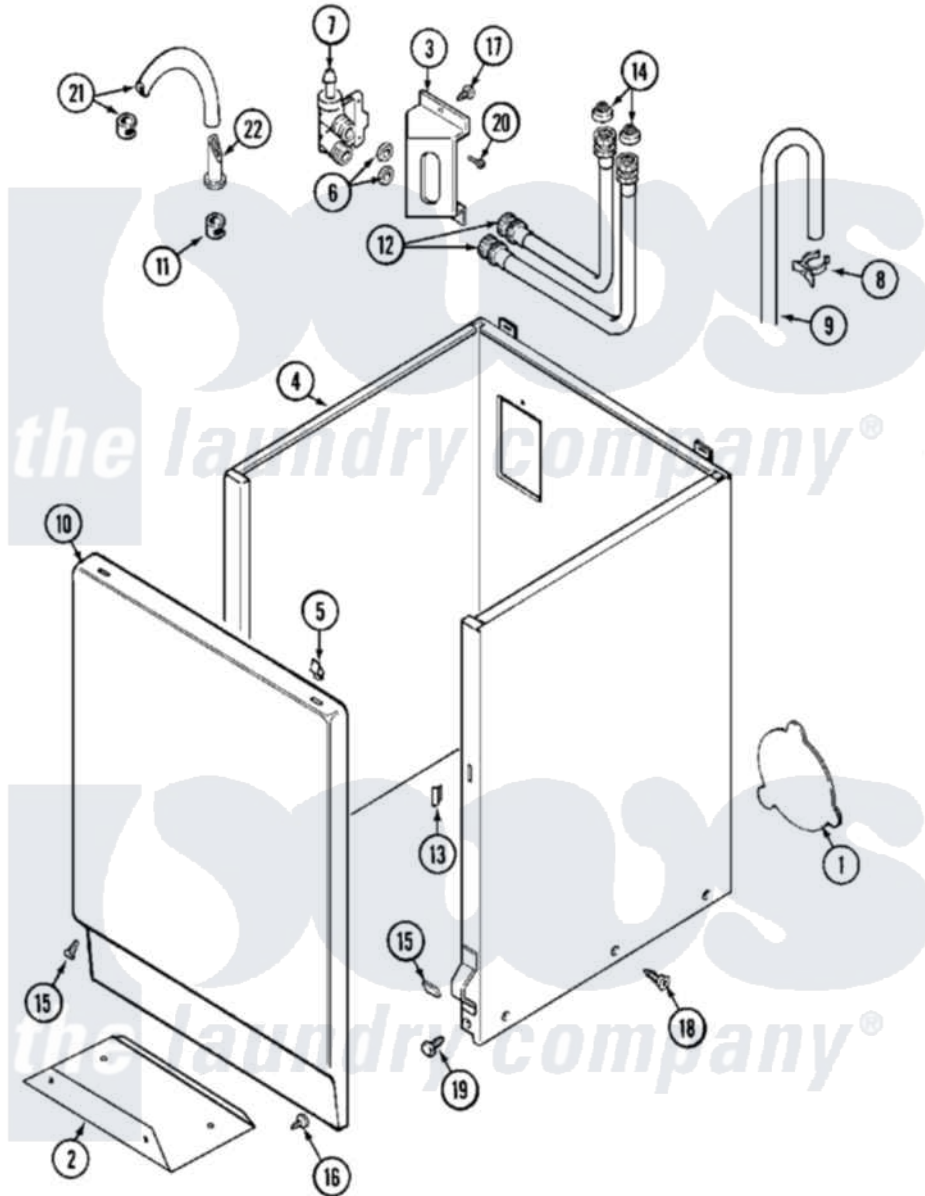

# Maytag MAT12PSLWQ 04 - CABINET

Maytag [Commercial Maytag MAT12PSLWQ Washer Parts](#) Parts Diagram 04 - CABINET  
 Click on the part number to view part

Item	Original Part Number	Replaced By	Status	Part Description
001	<a href="#">211294</a>	<a href="#">90767</a>		Screw, 8A X 3/8 HeX Washer Head Tapping
"	<a href="#">22002924</a>			Plate, Access
"	NLA		Not Available	PLATE, ACCESS
002	<a href="#">213846</a>			Guard, Belt
003	<a href="#">22002361</a>			Bracket, Water Valve
004	<a href="#">22001995</a>			Screw Note: Screw, Tumbler Front And Shroud
"	<a href="#">22002382</a>			Fastener, V-Bracket
"	<a href="#">22002425</a>			Bracket, "V"
"	22002657		Not Available	CABINET ASSEMBLY (BSQ)
"	NLA		Not Available	CABINET WHT ASPACK
005	<a href="#">22001650</a>			Fastener, Spring
006	<a href="#">Y013783</a>			Washer, Inlet Hose
007	205161	<a href="#">489503</a>		Clamp
"	<a href="#">22004049</a>			Thermistor Water Valve / Comm

008	<a href="#">22002151</a>		Clip, Hose
009	<a href="#">22003410</a>		Hose, Drain
"	<a href="#">22003814</a>		Retainer, Drain Hose
010	22001803	Not Available	PANEL, FRONT (WHT)
011	205161	<a href="#">489503</a>	Clamp
012	<a href="#">12001900</a>		Kit-Inlet Hose Assembly
"	<a href="#">12001901</a>		Kit-Inlet Hose Assembly
013	<a href="#">22002331</a>		Spacer, Front Panel
014	<a href="#">22002960</a>		Strainer, Washer Inlet
015	<a href="#">213325</a>		Clip, Retaining
"	<a href="#">22001496</a>		Front Panel Fastener And Screw
016	<a href="#">211294</a>	<a href="#">90767</a>	Screw, 8A X 3/8 HeX Washer Head Tapping
017	22003817	<a href="#">3370225</a>	Screw
018	<a href="#">33002190</a>		SCrew, C BraCe, BraCket, Cabinet
019	<a href="#">213121</a>	<a href="#">3400111</a>	Screw, 12-14 X 5/8
"	<a href="#">213122</a>	<a href="#">27001200</a>	Screw
020	<a href="#">Y313561</a>		Screw---NA
021	22001608	<a href="#">22001954</a>	Injector Hose And Clamp Kit
022	<a href="#">22001900</a>		Preventer, Back Flow