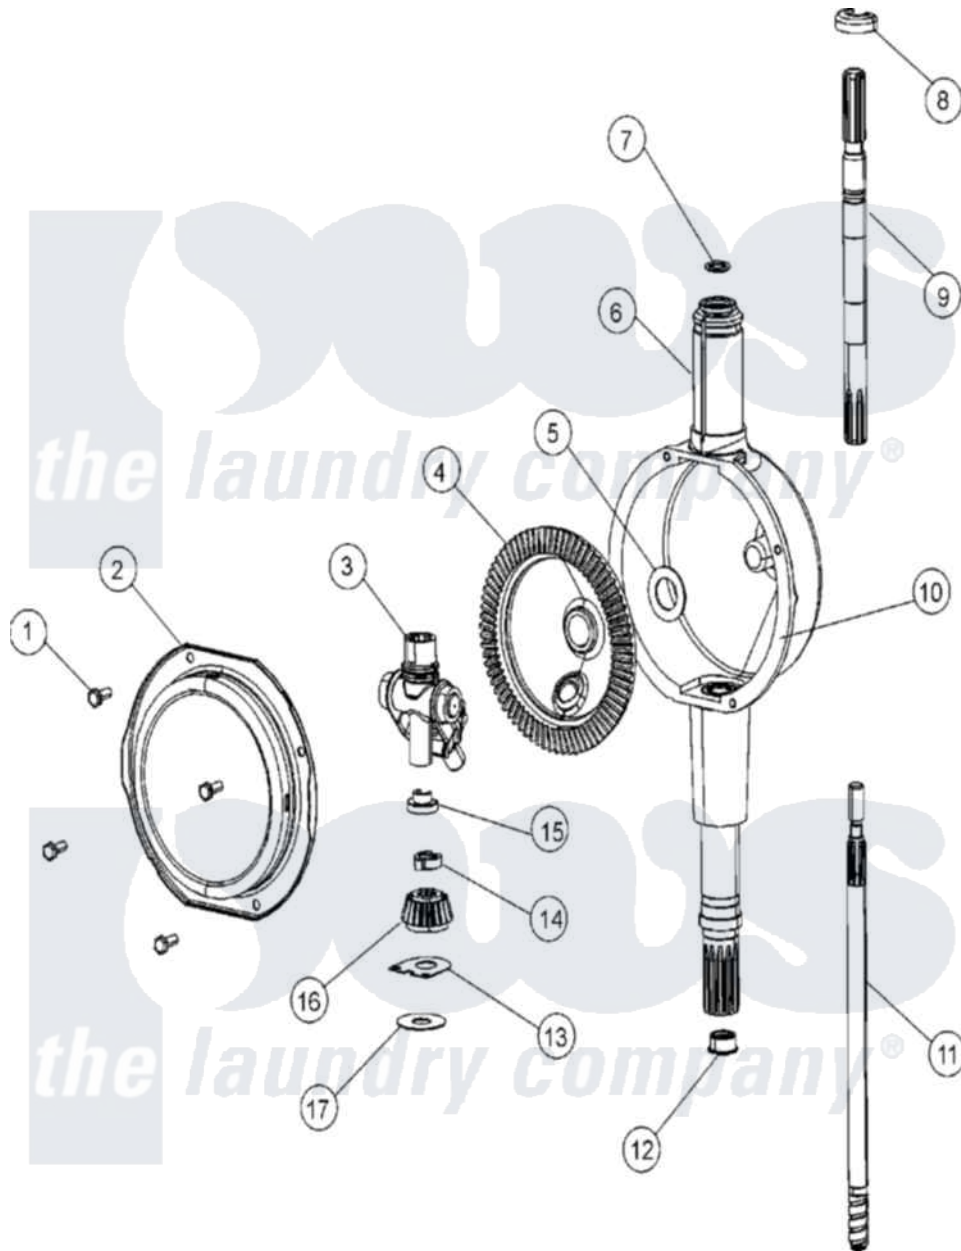

# Maytag MAT12PSLWQ 06 - TRANSMISSION

Maytag Commercial Maytag MAT12PSLWQ Washer Parts Parts Diagram 06 - TRANSMISSION  
 Click on the part number to view part

Item	Original Part Number	Replaced By	Status	Part Description
001	215417		Not Available	SCREW, TRANSMISSION COVER
002	<a href="#">206628</a>			Cover, Transmission
003	206685	<a href="#">6-2066850</a>		Yoke
004	206713	<a href="#">6-2067130</a>		Gear- Beve
005	<a href="#">215394</a>			Washer, Bevel Gear
006	<a href="#">22002537</a>			Housing, Transmission
007	<a href="#">22002417</a>			O-Ring Agitator Shaft
008	<a href="#">22002340</a>			Collar, Agitator Shaft
009	22002415	<a href="#">6-2168983</a>		Shaft- Agi
010	Y058700	<a href="#">675652</a>		Adhesive
011	<a href="#">22002343</a>	<a href="#">6-2300060</a>		Shaft- Cen
012	<a href="#">207843</a>			Lip Seal Repair Kit
013	<a href="#">215395</a>			Plate, Clutch
014	<a href="#">22002353</a>			Collar, Center Shaft
015	<a href="#">22002341</a>			Collar, Lower Plastic Keeper
016	215401	<a href="#">W10221114</a>		Pinion