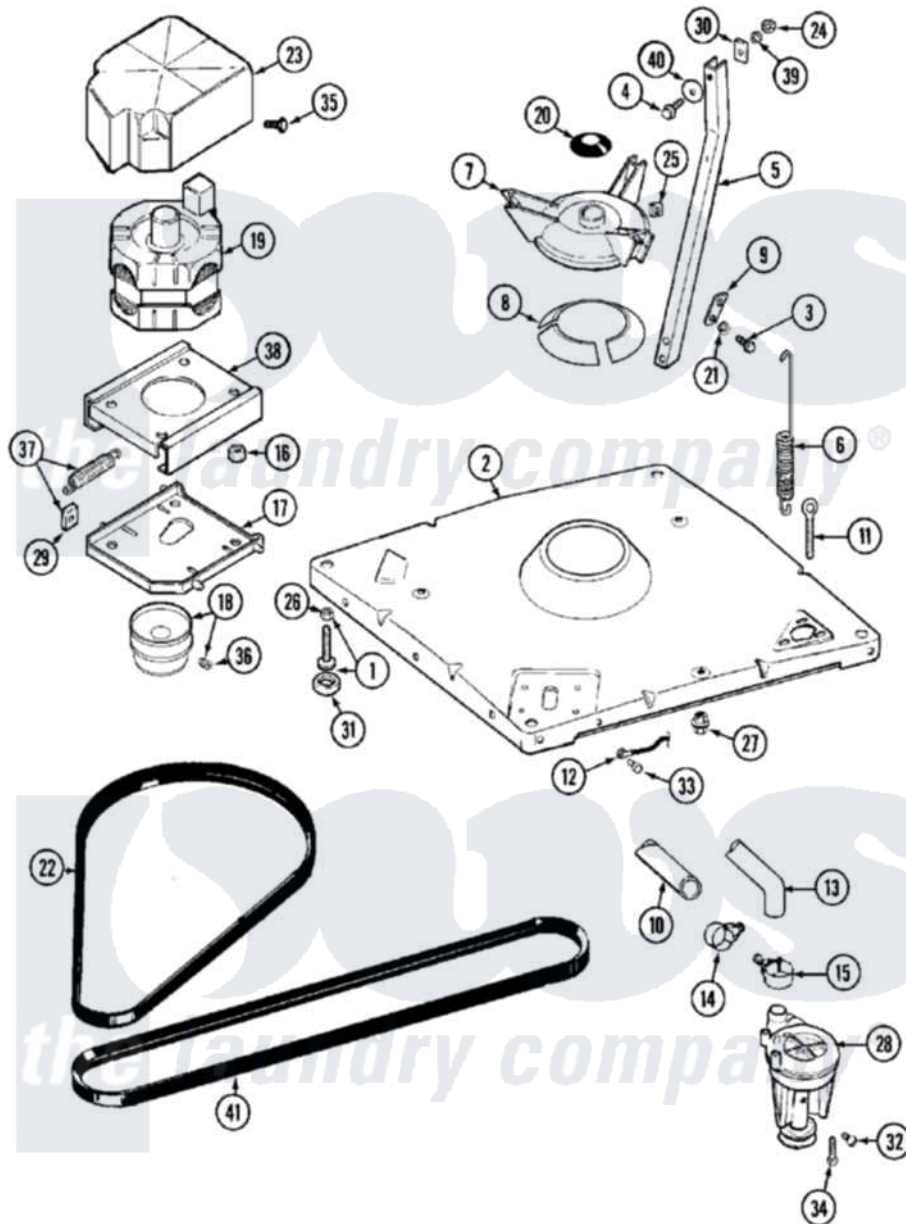

Maytag MAT12PSLWQ 07 - BASE

Maytag [Commercial Maytag MAT12PSLWQ Washer Parts](#) Parts Diagram 07 - BASE
 Click on the part number to view part

Item	Original Part Number	Replaced By	Status	Part Description
001	22003428			Leg, Adjustable
002	22002150			Base
003	Y015627			Screw- Hex
004	200744	W10175939		Bolt
"	205254	W10175938		Bolt
005	213100		Not Available	PART NOT USED
006	22001300			Spring, Centering
007	203725			Damper W/Bolt And Clip
008	203956			Damper Pad Kit
009	213073			Washer, Double Brace
010	22001816			Hose, Drain
011	216416			Bolt, Eye/Centering Spring
012	901220			Ground Wire
013	Y212989			Hose, Outer Tub To Pump
014	Y22001820	285655		Clamp, Hose
015	22001640	285655		Clamp, Hose

016	Y311426	3400029	Nut, Adapter Plate
017	22001301		Mount, Motor Lower-Assembly
018	200816	6-2008160	Pulley- MO
019	22004301	12002351	Motor-Drve
020	22001586		Deflector, Water
021	911852	486009	Lockwasher
022	211125		V Belt, Drive Pulley
023	215098		Shield, Motor
024	Y052734		Nut, Carrage Bolts And Bracket
025	Y052785		Nut, Brace To Damper
026	210385		Lock Nut For Adjustable Leg
027	211949		Nut, Adjustment Eyebolt
028	202203	6-2022030	Pump As Pa
029	Y204998	205000	Roller And Spring Kit 4+Spr
030	212979	Not Available	WASHER, TUB BRACE
031	210684		Foot, Adjustable Leg
032	Y015408	22003235	Screw, Bearing Insert
033	210186	3370225	Screw
034	211880		Screw, HeX Head No.10 X 1/2 Inc
035	213121	3400111	Screw, 12-14 X 5/8
036	Y053241		Set Screw, Motor Pulley
037	205000		Roller And Spring Kit 4+Spr
038	214956		Motor Mount Assembly
039	Y054867		Washer, Lock
040	211100		Washer, Outer Tub
041	211124		Part Not Used