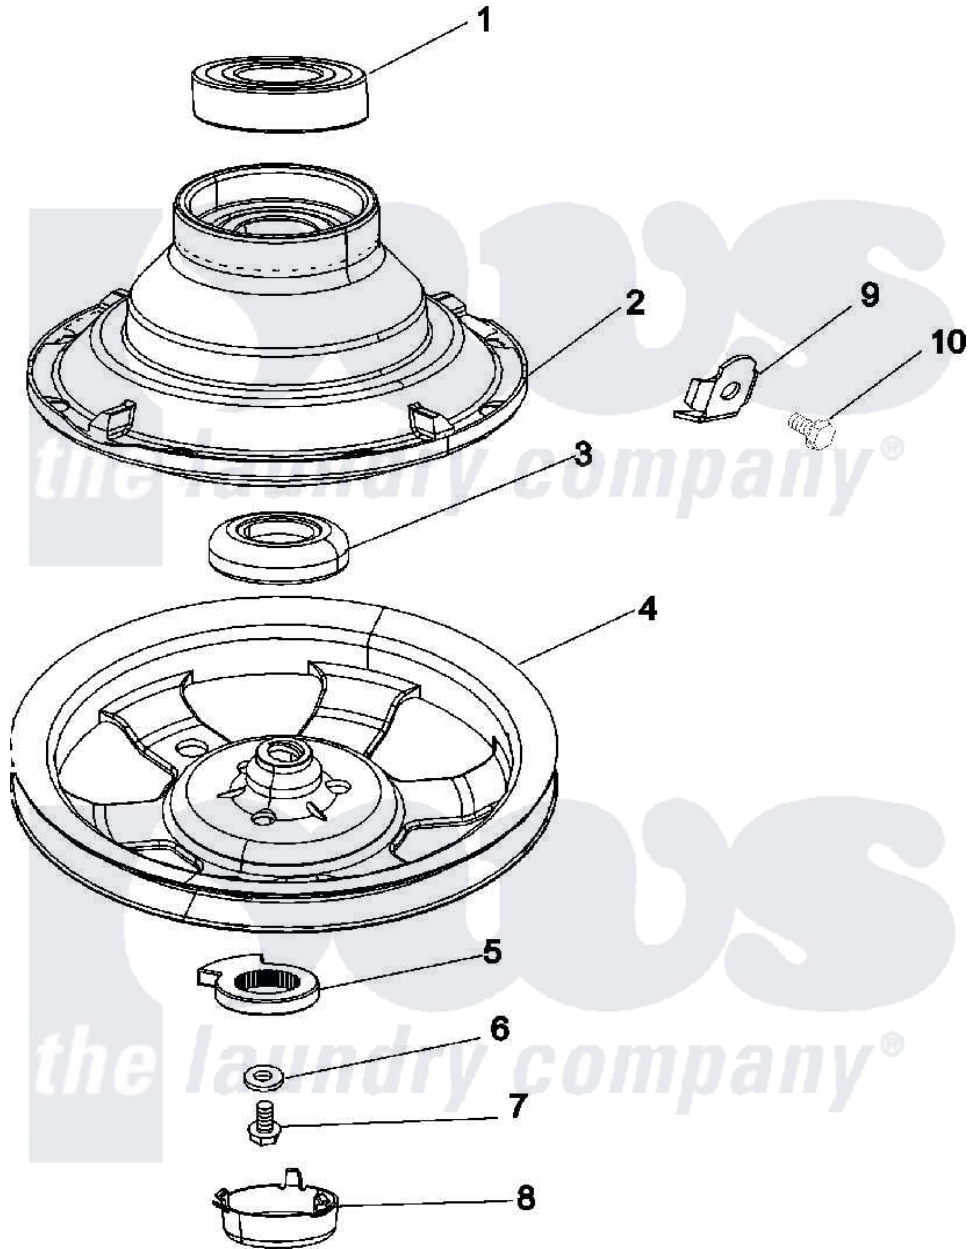

Maytag MAT12PSLWQ 08 - CLUTCH & BRAKE

Maytag [Commercial Maytag MAT12PSLWQ Washer Parts](#) Parts Diagram 08 - CLUTCH & BRAKE
 Click on the part number to view part

Item	Original Part Number	Replaced By	Status	Part Description
001	Y200720	22003441		Bearing, Rear
002	201190	6-2011900		Brake Asse
003	200835			Bearing, Brake Rotor
004	22002429	6-2301530		Pulley
005	211089			Lug, Stop Pulley
006	211090	22003555		Washer, Stop Lug
007	211375	681582		Screw
008	22002428			Cover, Dust
009	213325			Clip, Retaining
010	213326			Bolt, Sems Retaining Clip