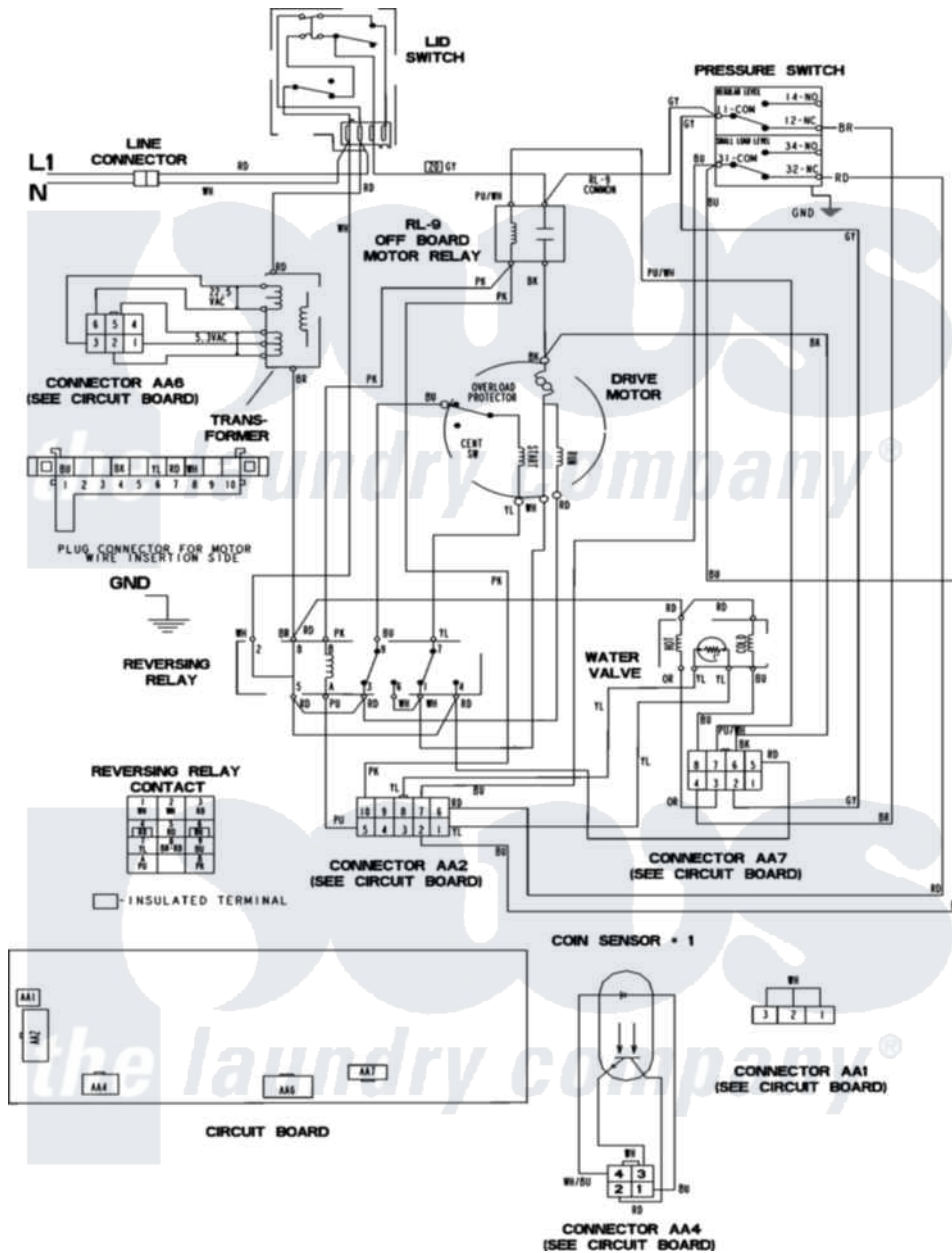

Maytag MAT12PSLWQ 09 - WIRING INFORMATION

Maytag [Commercial Maytag MAT12PSLWQ Washer Parts](#) Parts Diagram 09 - WIRING INFORMATION
 Click on the part number to view part

Item	Original Part Number	Replaced By	Status	Part Description
001	NLA		Not Available	WIRING INFORMATION