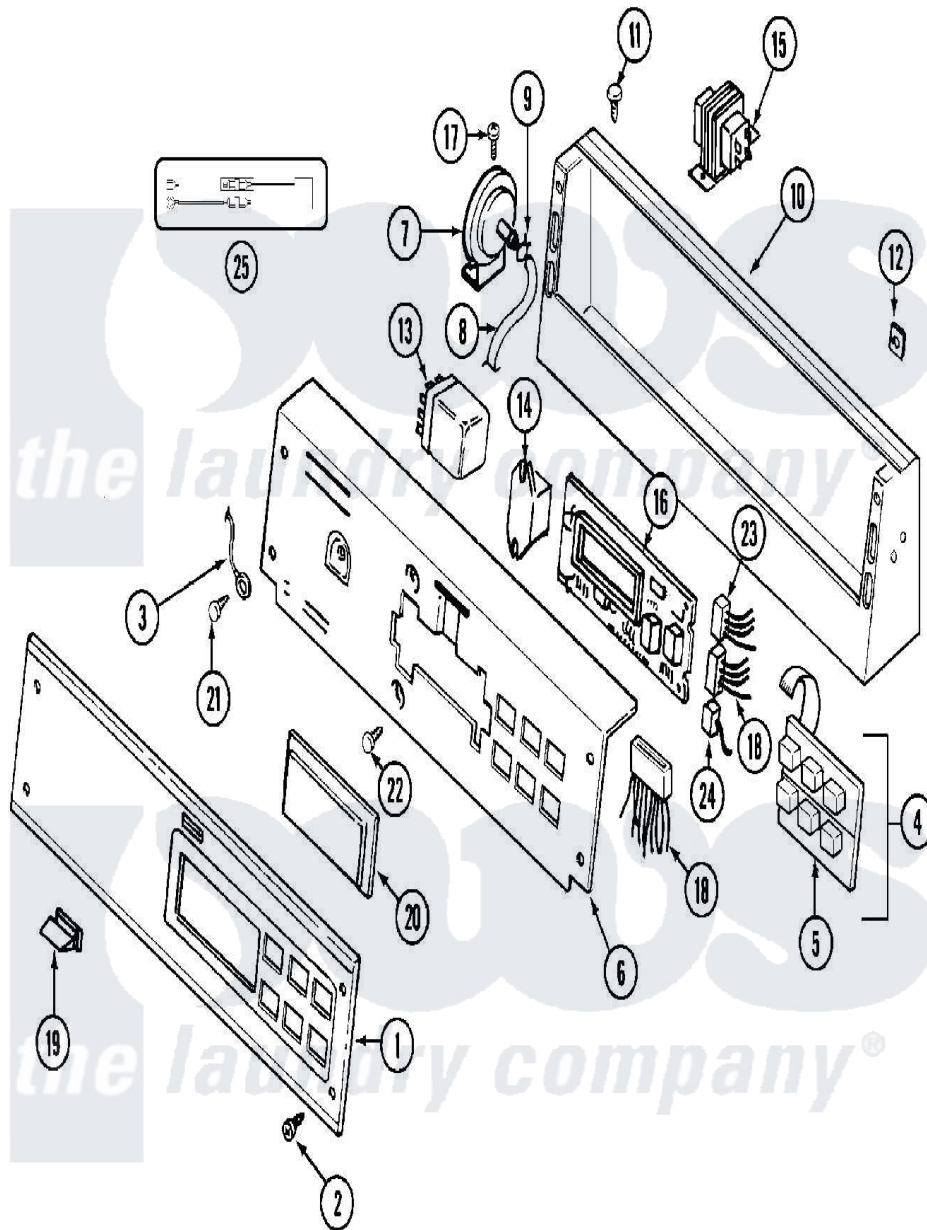

Maytag MAT12PSLWW 01 - CONTROL PANEL

Maytag [Commercial Maytag MAT12PSLWW Washer Parts](#) Parts Diagram 01 - CONTROL PANEL
 Click on the part number to view part

Item	Original Part Number	Replaced By	Status	Part Description
001	2202536			Facia, Pd/Ps
002	215506			Screw, Control Panel Overlay
003	22001959			Wire, Ground
004	206808	W10135389		Push Button And Switch Assembly
005	33002863	W10131113		Push Button
006	22003098			Bracket, Back
"	22003099			Bracket, Back
007	2202532			Switch, Pressure - Commer
008	22001619			Tube, Water Level Switch
009	410296	596669		Clamp, Manifold
010	22004476			Cover, Control Bisque
"	2202540			Cover, Control Assembly
011	22001069			Screw, Vault To Control Cover
012	215003			Fastener, Panel And Bracket
013	206421			Relay, Motor Reversing
014	22001866			Screw, Relay

"	33002969	W10133335	Relay, Motor
015	22001960		Transformer
"	Y313588	488234	Screw 8-32 X 1/4
016	22002954		Deflector, Water
"	2205973	2206994	Board- Con
"	33001204		Stand-Off, Ccontrol Board
"	912077		Locknut, Reader Harness
017	211168	W10139210	Screw, 8-18 X 5/16
018	22001973		Harness, Pr Service
"	2202538		Harness, Wire - PD
019	214610		Bumper, Lid
020	22001962	W10131114	Cover, Display
021	22003817	3370225	Screw
022	215526		Screw, Circuit Board
023	22001965		Optic Switch Assembly
024	22001965		Optic Switch Assembly
025	NLA	Not Available	KIT, SURGE SUPPRESSOR