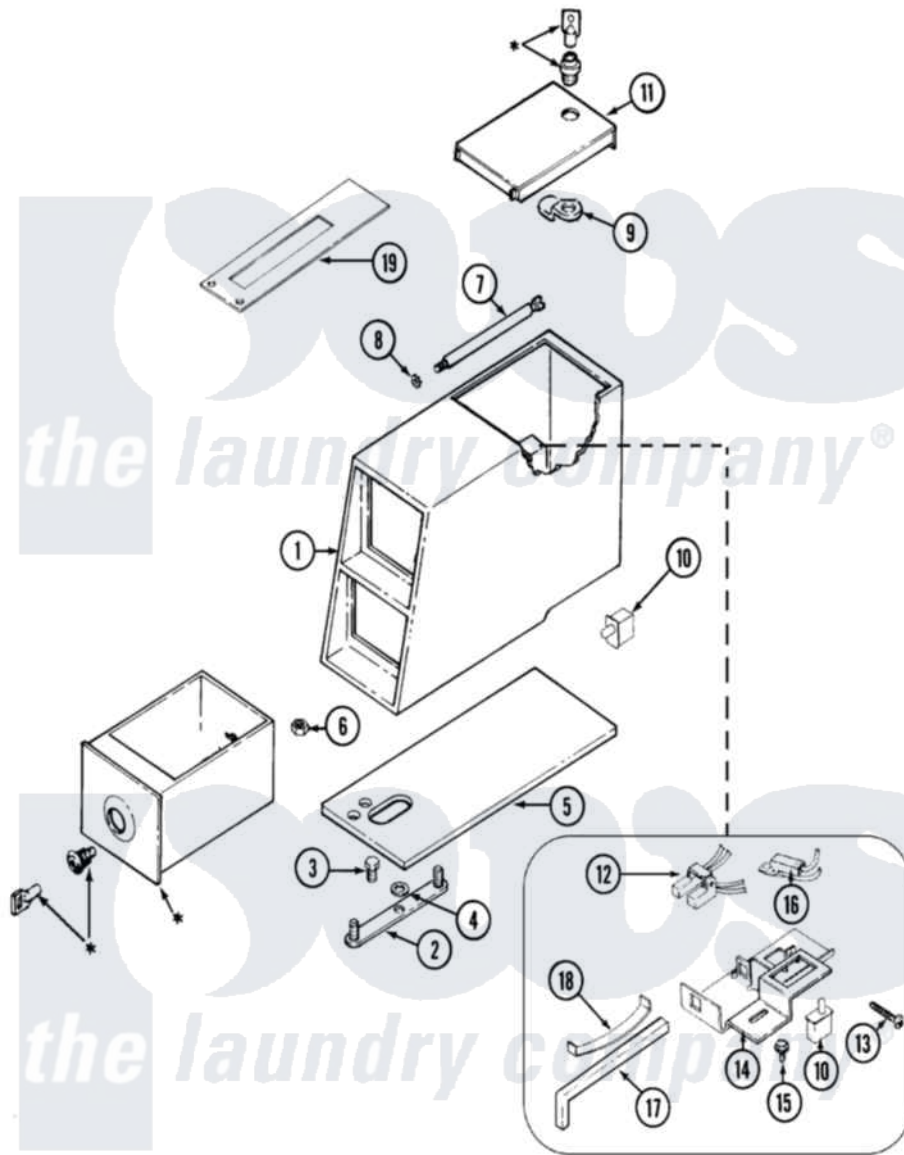

Maytag MAT12PSLWW 02 - CONTROL CENTER

***CONTACT YOUR COMMERCIAL LAUNDRY DISTRIBUTOR**

Maytag [Commercial Maytag MAT12PSLWW Washer Parts](#) Parts Diagram 02 - CONTROL CENTER
 Click on the part number to view part

Item	Original Part Number	Replaced By	Status	Part Description
001	22002478		Not Available	VAULT, COIN (WHT) (ORIGINAL COIN VAULT NLA USE)
"	22002885			Vault, Coin
002	22001810		Not Available	STRAP, MOUNTING
003	211294	90767		Screw, 8A X 3/8 HeX Washer Head Tapping
004	910309			Washer, Mounting Strap
005	22001870			Gasket, Coin Vault
"	22002599			Gasket, Coin Vault
006	Y052740	62739		Nut, Lock
007	22001903	8576635		Bolt
008	910387			Lockwasher, Vault Assembly
009	22003677			Nut, Locking Cam
010	33001250			Switch, Vault And Service Door
"	912012	3400409		Screw
011	22003679			Timer Access Door Assembly

"	22003692		Timer Access Door Assembly
012	22001965		Optic Switch Assembly
013	314665		Screw, Switch Assembly
014	33001253		Bracket, Sensor Switch
015	212276	W10116760	Screw
016	22001966		Harness, Sensor Switch
017	216442		Rod, Actuator
018	33001252		Spring, Switch Rod
019	22001812	22003416	Actuator Kit