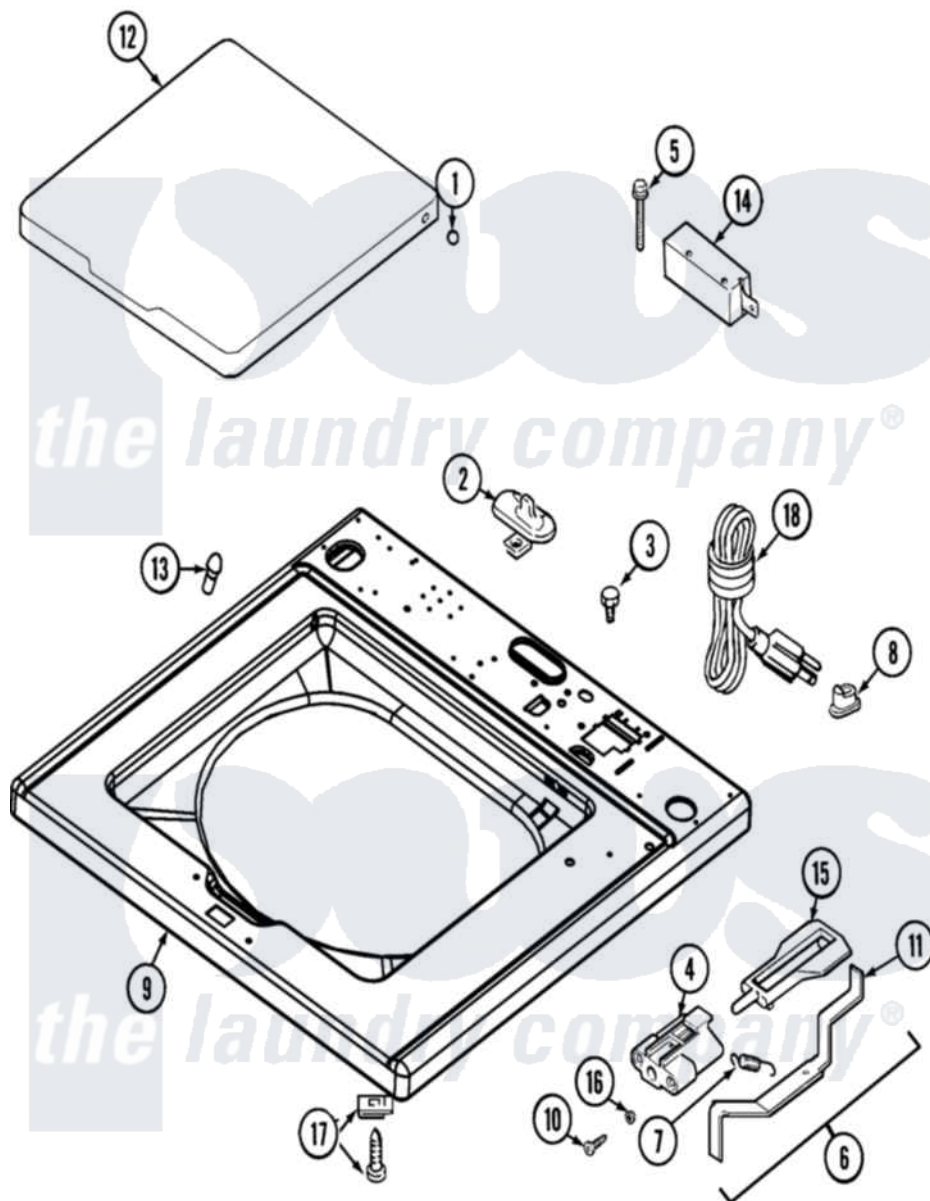

Maytag MAT12PSLWW 03 - TOP

Maytag [Commercial Maytag MAT12PSLWW Washer Parts](#) Parts Diagram 03 - TOP
 Click on the part number to view part

Item	Original Part Number	Replaced By	Status	Part Description
001	211726			Hinge, Ball Lid
002	207159	489355		Screw, 8 X 1/2
"	22001298			Cap, Top Cover
003	210186	3370225		Screw
004	22002135			Bracket, Unbalance
005	213501			Screw, No.6-20 X 1-1/8 Inch
006	22001969			Unbalance Lever Assembly
007	213720			Spring, Lid Switch
008	211881			Grommet, Cord Part Not Used-Gas Models Only
009	22001970			Cover Assembly, Top
"	22002888			Cover, Top
010	910182	25-7809		Screw, No.6-20 1/2 Flthd Torx
011	22001672			Lever, Unbalance
012	22001341			Lid W/Legend
"	22002656			Lid, With Legend
013	212716			Bumper, Lid

014	22004243	Switch, Lid
015	216255	Plunger, Lid Switch
016	211500	Washer, Bracket To Top Cover
017	204445	Screw And Fastener Assembly
018	22003027	22003062 Cord, Power