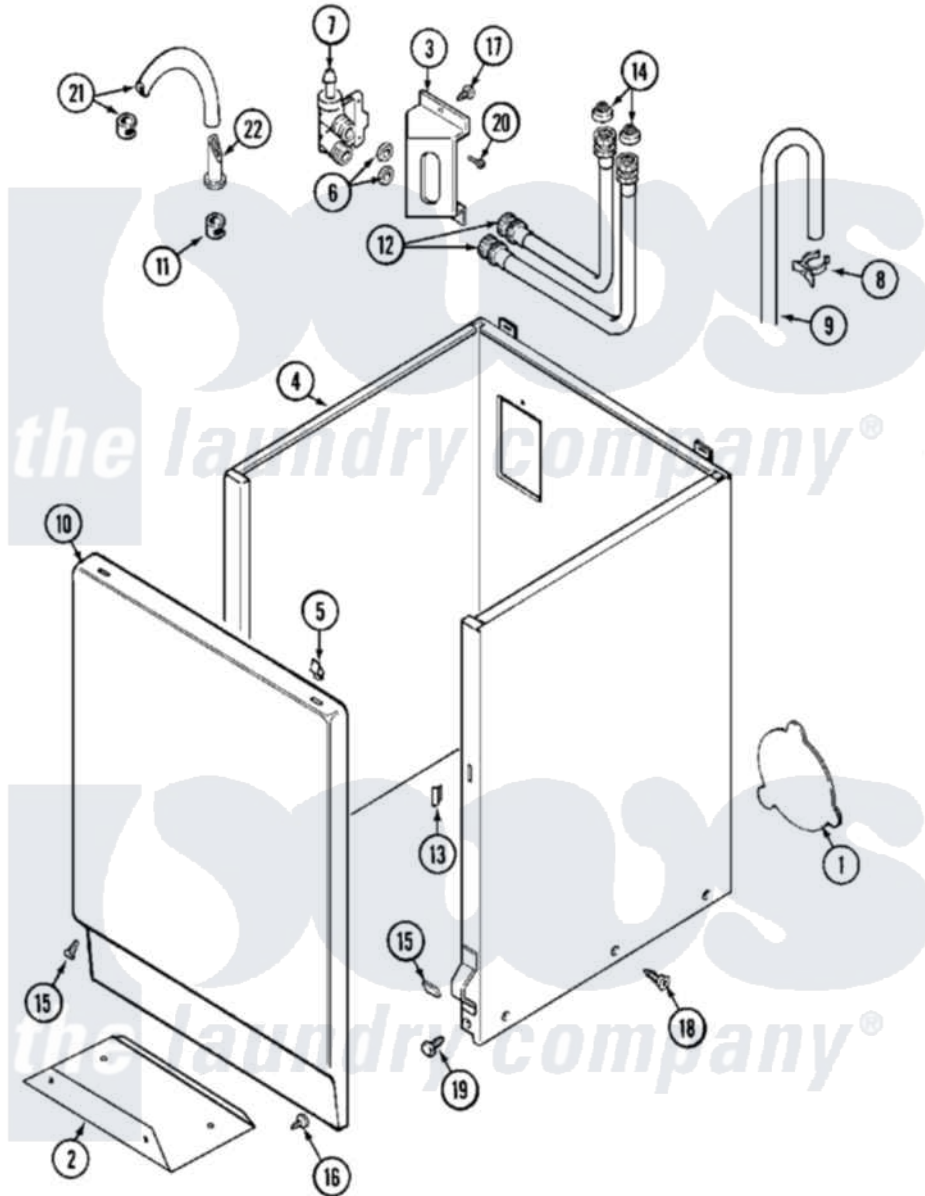

Maytag MAT12PSLWW 04 - CABINET

Maytag [Commercial Maytag MAT12PSLWW Washer Parts](#) Parts Diagram 04 - CABINET
 Click on the part number to view part

Item	Original Part Number	Replaced By	Status	Part Description
001	211294	90767		Screw, 8A X 3/8 HeX Washer Head Tapping
"	22002924			Plate, Access
"	NLA		Not Available	PLATE, ACCESS
002	213846			Guard, Belt
003	22002361			Bracket, Water Valve
004	22001995			Screw Note: Screw, Tumbler Front And Shroud
"	22002382			Fastener, V-Bracket
"	22002425			Bracket, "V"
"	22002657		Not Available	CABINET ASSEMBLY (BSQ)
"	NLA		Not Available	CABINET WHT ASPACK
005	22001650			Fastener, Spring
006	Y013783			Washer, Inlet Hose
007	205161	489503		Clamp
"	22004049			Thermistor Water Valve / Comm

008	22002151		Clip, Hose
009	22003410		Hose, Drain
"	22003814		Retainer, Drain Hose
010	22001803	Not Available	PANEL, FRONT (WHT)
011	205161	489503	Clamp
012	12001900		Kit-Inlet Hose Assembly
"	12001901		Kit-Inlet Hose Assembly
013	22002331		Spacer, Front Panel
014	22002960		Strainer, Washer Inlet
015	213325		Clip, Retaining
"	22001496		Front Panel Fastener And Screw
016	211294	90767	Screw, 8A X 3/8 HeX Washer Head Tapping
017	22003817	3370225	Screw
018	33002190		SCrew, C BraCe, BraCket, Cabinet
019	213121	3400111	Screw, 12-14 X 5/8
"	213122	27001200	Screw
020	Y313561		Screw---NA
021	22001608	22001954	Injector Hose And Clamp Kit
022	22001900		Preventer, Back Flow