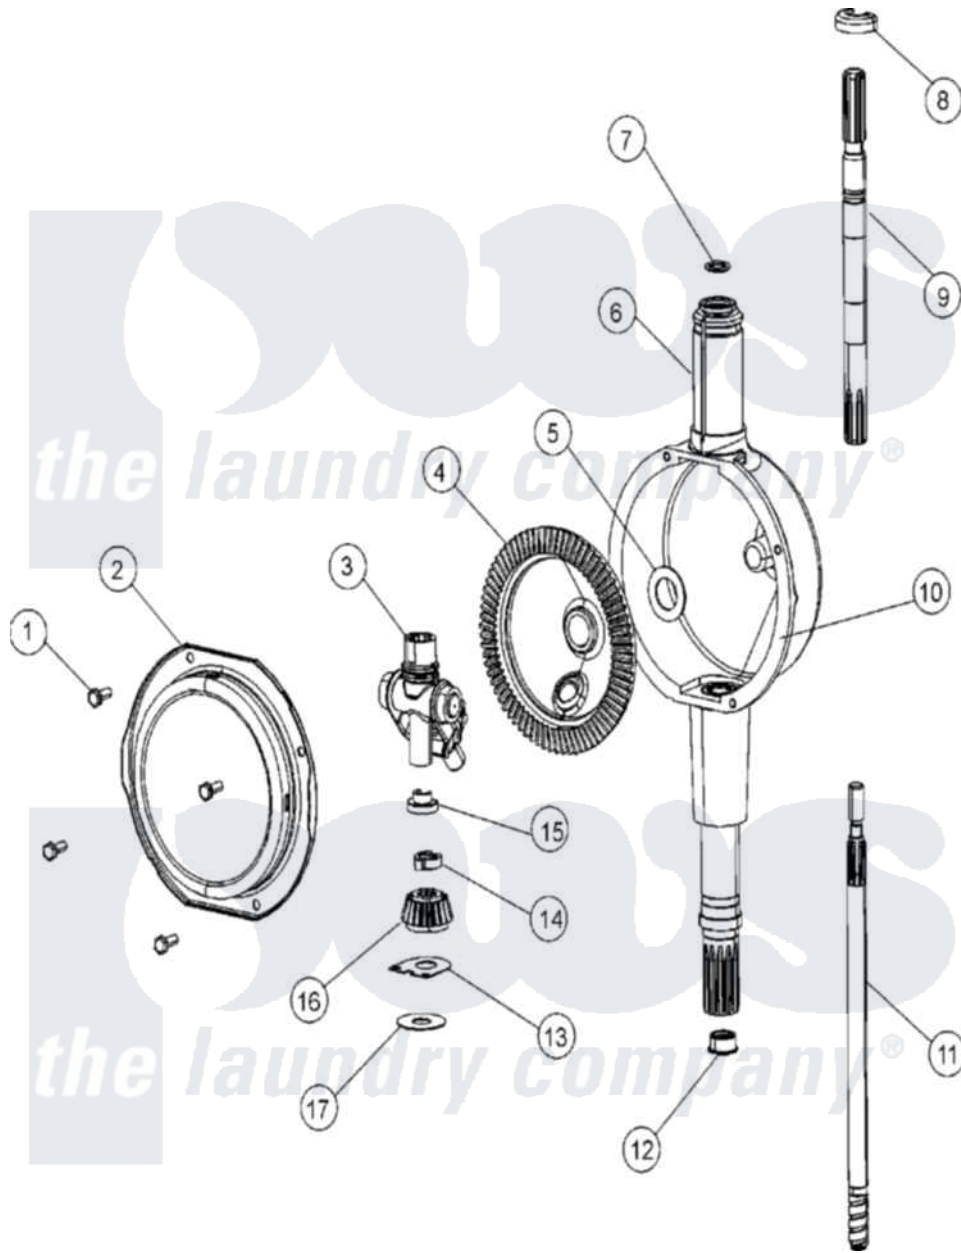

# Maytag MAT12PSLWW 06 - TRANSMISSION

Maytag Commercial Maytag MAT12PSLWW Washer Parts Parts Diagram 06 - TRANSMISSION  
 Click on the part number to view part

Item	Original Part Number	Replaced By	Status	Part Description
001	215417		Not Available	SCREW, TRANSMISSION COVER
002	<a href="#">206628</a>			Cover, Transmission
003	206685	<a href="#">6-2066850</a>		Yoke
004	206713	<a href="#">6-2067130</a>		Gear- Beve
005	<a href="#">215394</a>			Washer, Bevel Gear
006	<a href="#">22002537</a>			Housing, Transmission
007	<a href="#">22002417</a>			O-Ring Agitator Shaft
008	<a href="#">22002340</a>			Collar, Agitator Shaft
009	22002415	<a href="#">6-2168983</a>		Shaft- Agi
010	Y058700	<a href="#">675652</a>		Adhesive
011	<a href="#">22002343</a>	<a href="#">6-2300060</a>		Shaft- Cen
012	<a href="#">207843</a>			Lip Seal Repair Kit
013	<a href="#">215395</a>			Plate, Clutch
014	<a href="#">22002353</a>			Collar, Center Shaft
015	<a href="#">22002341</a>			Collar, Lower Plastic Keeper
016	215401	<a href="#">W10221114</a>		Pinion