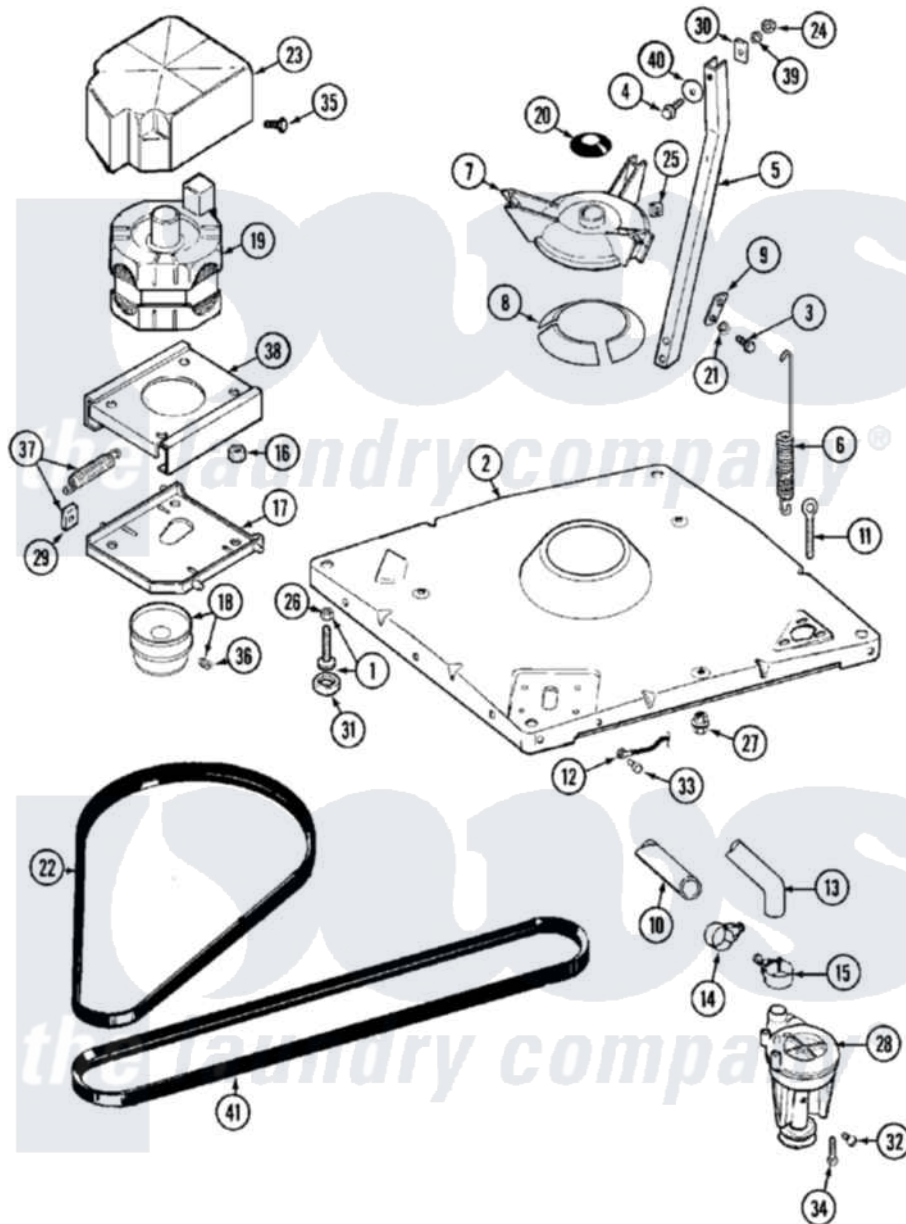

Maytag MAT12PSLWW 07 - BASE

Maytag [Commercial Maytag MAT12PSLWW Washer Parts](#) Parts Diagram 07 - BASE
 Click on the part number to view part

Item	Original Part Number	Replaced By	Status	Part Description
001	22003428			Leg, Adjustable
002	22002150			Base
003	Y015627			Screw- Hex
004	200744	W10175939		Bolt
"	205254	W10175938		Bolt
005	213100		Not Available	PART NOT USED
006	22001300			Spring, Centering
007	203725			Damper W/Bolt And Clip
008	203956			Damper Pad Kit
009	213073			Washer, Double Brace
010	22001816			Hose, Drain
011	216416			Bolt, Eye/Centering Spring
012	901220			Ground Wire
013	Y212989			Hose, Outer Tub To Pump
014	Y22001820	285655		Clamp, Hose
015	22001640	285655		Clamp, Hose

016	Y311426	3400029	Nut, Adapter Plate
017	22001301		Mount, Motor Lower-Assembly
018	200816	6-2008160	Pulley- MO
019	22004301	12002351	Motor-Drve
020	22001586		Deflector, Water
021	911852	486009	Lockwasher
022	211125		V Belt, Drive Pulley
023	215098		Shield, Motor
024	Y052734		Nut, Carrage Bolts And Bracket
025	Y052785		Nut, Brace To Damper
026	210385		Lock Nut For Adjustable Leg
027	211949		Nut, Adjustment Eyebolt
028	202203	6-2022030	Pump As Pa
029	Y204998	205000	Roller And Spring Kit 4+Spr
030	212979	Not Available	WASHER, TUB BRACE
031	210684		Foot, Adjustable Leg
032	Y015408	22003235	Screw, Bearing Insert
033	210186	3370225	Screw
034	211880		Screw, HeX Head No.10 X 1/2 Inc
035	213121	3400111	Screw, 12-14 X 5/8
036	Y053241		Set Screw, Motor Pulley
037	205000		Roller And Spring Kit 4+Spr
038	214956		Motor Mount Assembly
039	Y054867		Washer, Lock
040	211100		Washer, Outer Tub
041	211124		Part Not Used