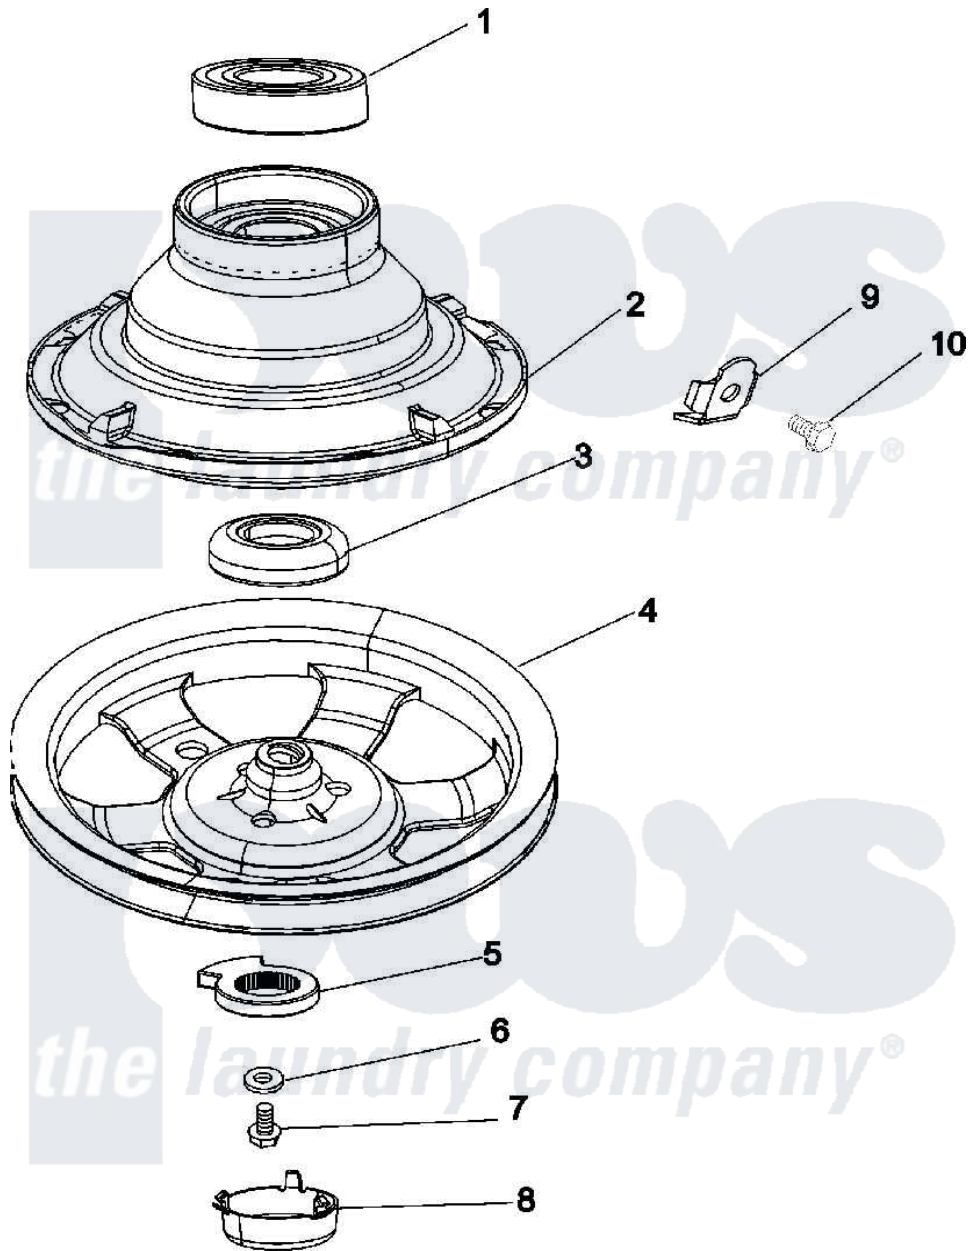

Maytag MAT12PSLWW 08 - CLUTCH & BRAKE

Maytag [Commercial Maytag MAT12PSLWW Washer Parts](#) Parts Diagram 08 - CLUTCH & BRAKE
 Click on the part number to view part

Item	Original Part Number	Replaced By	Status	Part Description
001	Y200720	22003441		Bearing, Rear
002	201190	6-2011900		Brake Asse
003	200835			Bearing, Brake Rotor
004	22002429	6-2301530		Pulley
005	211089			Lug, Stop Pulley
006	211090	22003555		Washer, Stop Lug
007	211375	681582		Screw
008	22002428			Cover, Dust
009	213325			Clip, Retaining
010	213326			Bolt, Sems Retaining Clip