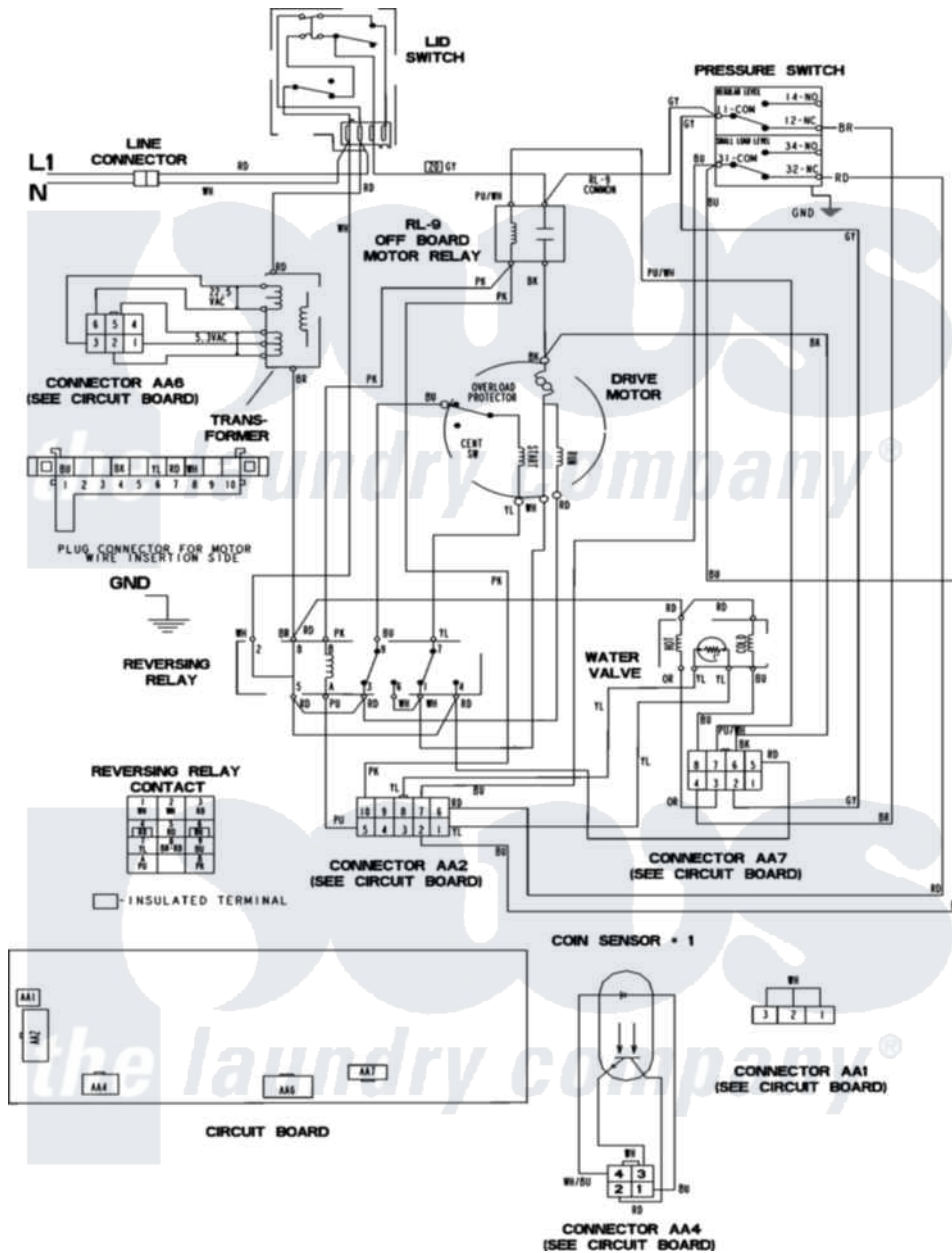

# Maytag MAT12PSLWW 09 - WIRING INFORMATION

Maytag [Commercial Maytag MAT12PSLWW Washer Parts](#) Parts Diagram 09 - WIRING INFORMATION  
 Click on the part number to view part

Item	Original Part Number	Replaced By	Status	Part Description
001	NLA		Not Available	WIRING INFORMATION