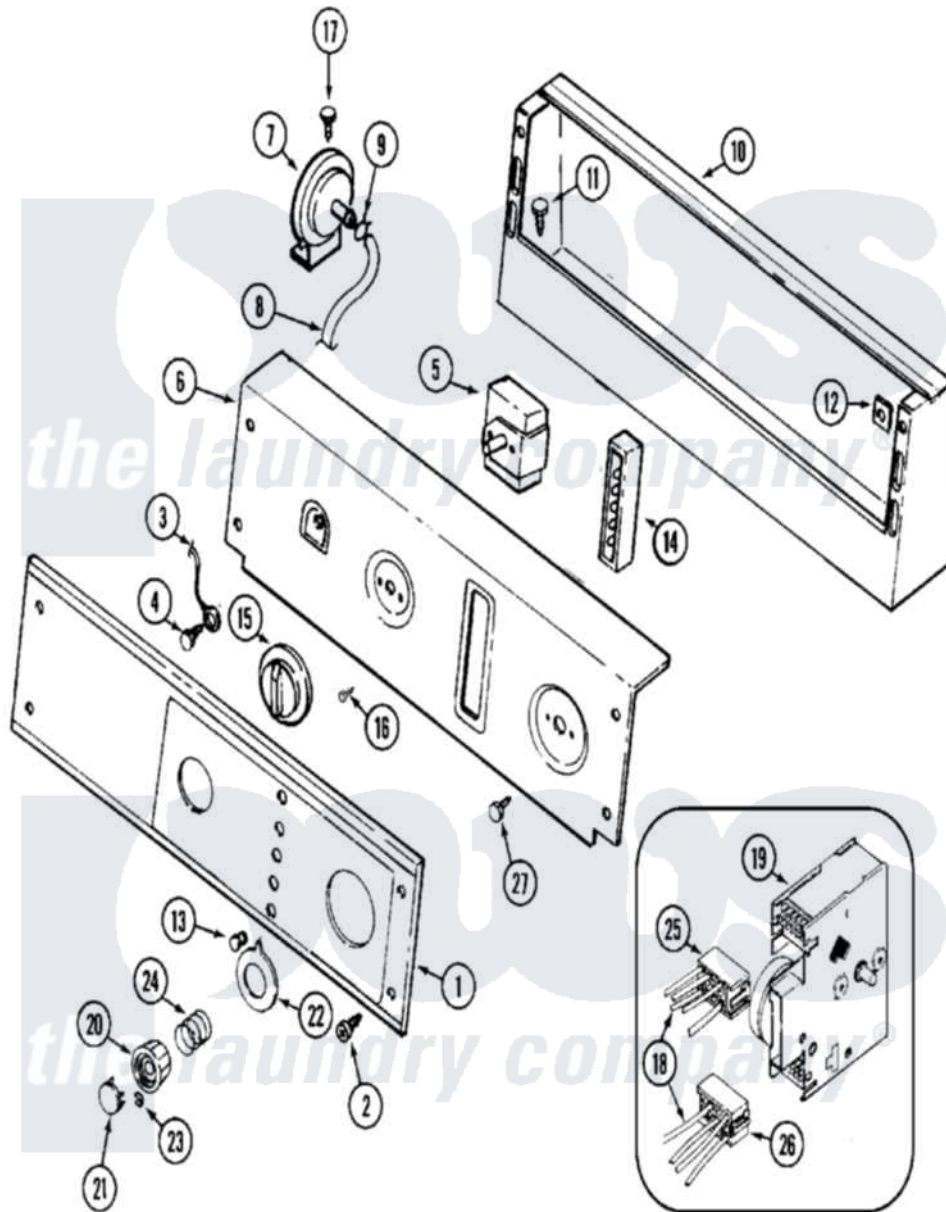

# Maytag MAT13MNAAW 01 - CONTROL PANEL

Maytag Commercial Maytag MAT13MNAAW Washer Parts Parts Diagram 01 - CONTROL PANEL  
 Click on the part number to view part

Item	Original Part Number	Replaced By	Status	Part Description
001	22001890		Not Available	PANEL, CONTROL (W/LENS)
"	<a href="#">22001949</a>			Panel, Control
002	<a href="#">215506</a>			Screw, Control Panel Overlay
003	<a href="#">204807</a>			Ground Wire, Supp. Plte To Top Cover
004	210186	<a href="#">3370225</a>		Screw
005	<a href="#">205353</a>			Switch, DiAl-A-Fabric
006	<a href="#">22001596</a>			Plate, Back-Up
"	<a href="#">22003100</a>			Plate, Back-Up
007	203263	<a href="#">22004474</a>		Switch- Pr
008	212942	<a href="#">22001619</a>		Tube, Water Level Switch
009	410296	<a href="#">596669</a>		Clamp, Manifold
010	<a href="#">22001366</a>			Console
"	<a href="#">22003093</a>			Console
011	<a href="#">211294</a>	<a href="#">90767</a>		Screw, 8A X 3/8 HeX Washer Head Tapping
"	<a href="#">Y313559</a>			Screw