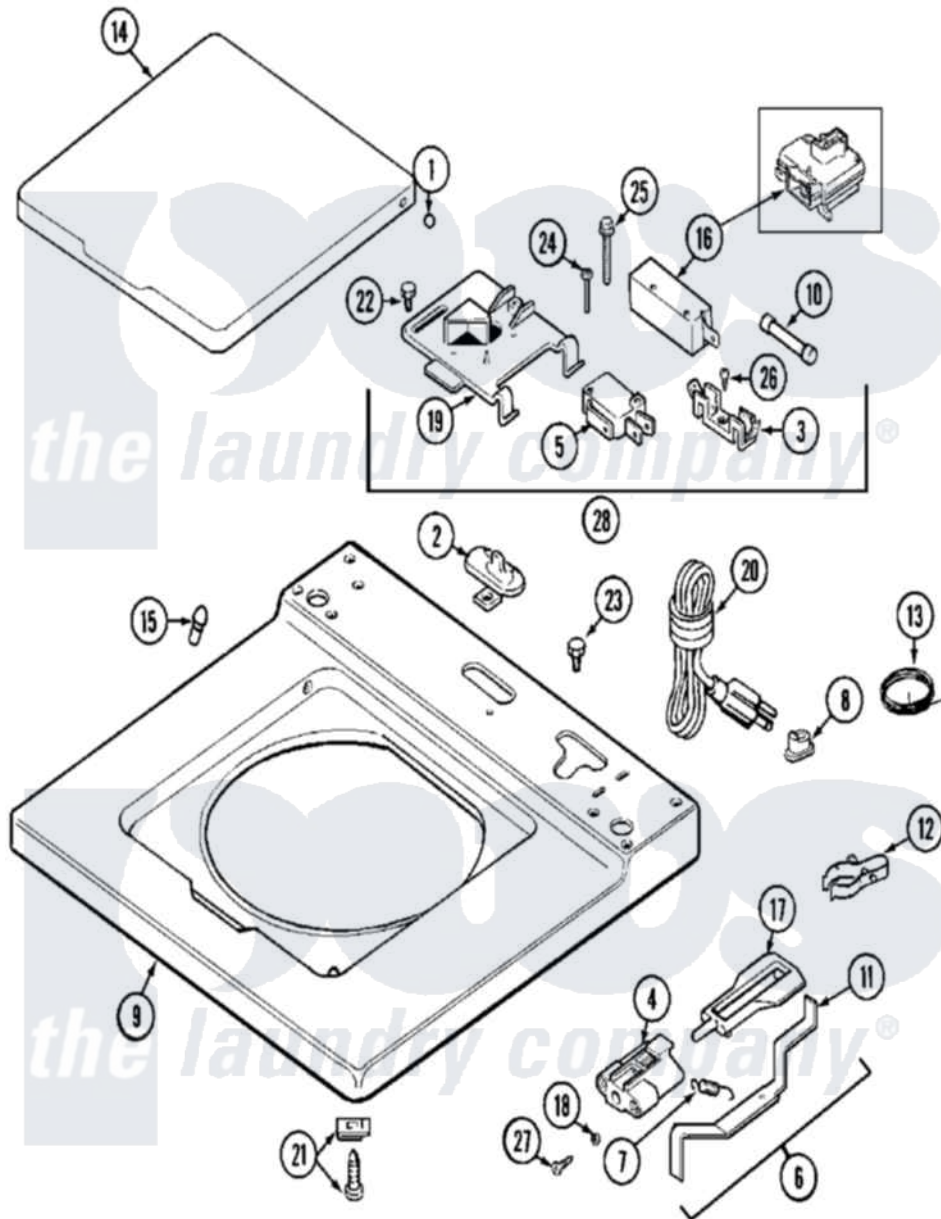

Maytag MAT13MNAAW 02 - TOP

Maytag Commercial Maytag MAT13MNAAW Washer Parts Parts Diagram 02 - TOP
 Click on the part number to view part

Item	Original Part Number	Replaced By	Status	Part Description
001	211726			Hinge, Ball Lid
002	207159	489355		Screw, 8 X 1/2
"	22001298			Cap, Top Cover
003	207167			Block, Fuse
004	22002135			Bracket, Unbalance
"	NLA		Not Available	BRACKET, PLUNGER
005	207166			Switch, Check
006	22001681			Unbalance Lever Assembly
"	22001969			Unbalance Lever Assembly
007	213720			Spring, Lid Switch
008	211881			Grommet, Cord Part Not Used- Gas Models Only
"	216183			Grommet, Cord Export
"	22002532	216183		Grommet, Cord Export
009	22001679	22002137		Cover Assembly, Top
"	22001892	22002175		Cover Assembly, Top
"	22001920			Fuse

"	22001921	10091101	Block-Fuse
010	207168	22001682	Switch Assembly, Lid W/4amp Fuse
011	22001672		Lever, Unbalance
"	22001968		Lever, Unbalance
012	301548		Clamp, Ground Wire
013	204807		Ground Wire, Supp. Plte To Top Cover
"	210186	3370225	Screw
014	22001597		Lid
"	22001893		Lid
015	212716		Bumper, Lid
016	205415	279347	Switch-Lid
"	22001922		Sub-Harness
"	22001967	12001908	Switch-Lid
"	22002383	22003813	Lid Switch
017	216255		Plunger, Lid Switch
018	211500		Washer, Bracket To Top Cover
019	22001678		Bracket, Switch And Fuse
020	205056	204590	Cord, Power
"	208569		Not Available CORD, POWER
"	208746		Not Available CORD, POWER (EXPORT)
"	208749		Not Available CORD, POWER (EXPORT)
"	22001351		Not Available CORD, POWER
"	22001549	22003062	Cord, Power
021	204445		Screw And Fastener Assembly
022	207159	489355	Screw, 8 X 1/2
023	210186	3370225	Screw
024	22001352		Screw, Check Switch
025	213501		Screw, No.6-20 X 1-1/8 Inch
026	Y311711		Screw, Fuse Block
027	910182	25-7809	Screw, No.6-20 1/2 Flthd Torx
028	22001682		Switch Assembly, Lid W/4amp Fuse