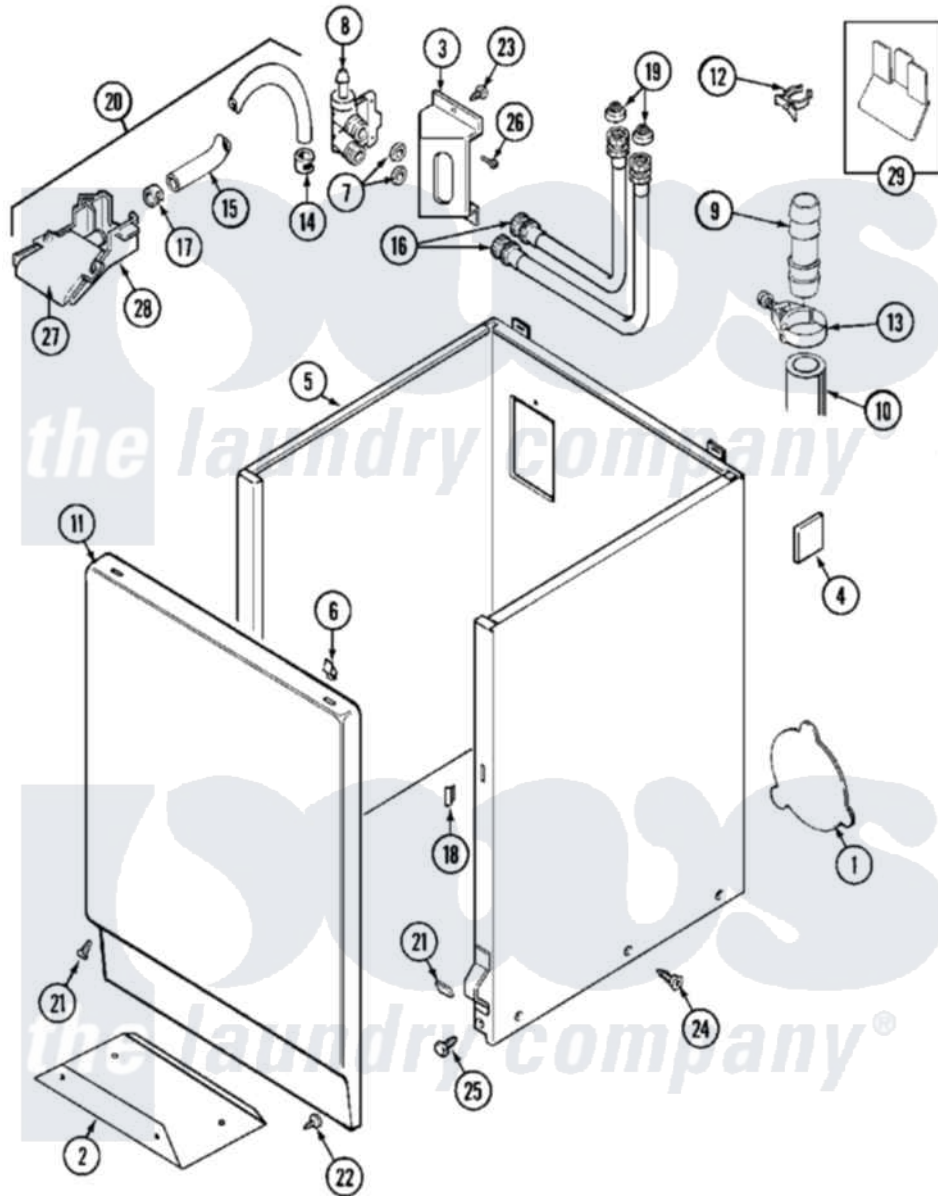

# Maytag MAT13MNAAW 03 - CABINET

Maytag [Commercial Maytag MAT13MNAAW Washer Parts](#) Parts Diagram 03 - CABINET  
 Click on the part number to view part

Item	Original Part Number	Replaced By	Status	Part Description
001	<a href="#">211294</a>	<a href="#">90767</a>		Screw, 8A X 3/8 HeX Washer Head Tapping
"	212985	<a href="#">22002924</a>		Plate, Access
"	NLA		Not Available	PLATE, ACCESS
002	<a href="#">213846</a>			Guard, Belt
003	214812	<a href="#">22002361</a>		Bracket, Water Valve
"	22003217	<a href="#">3370225</a>		Screw
004	<a href="#">215058</a>			Pad, Cabinet Bumper
005	<a href="#">22001995</a>			Screw Note: Screw, Tumbler Front And Shroud
"	<a href="#">22002381</a>			V-Bracket
"	<a href="#">22002382</a>			Fastener, V-Bracket
"	NLA		Not Available	CABINET (WHT)
006	212982	<a href="#">22001650</a>		Fastener, Spring
007	<a href="#">Y013783</a>			Washer, Inlet Hose
008	214337	<a href="#">96160</a>		Screen
"	<a href="#">22001196</a>			Valve, Water