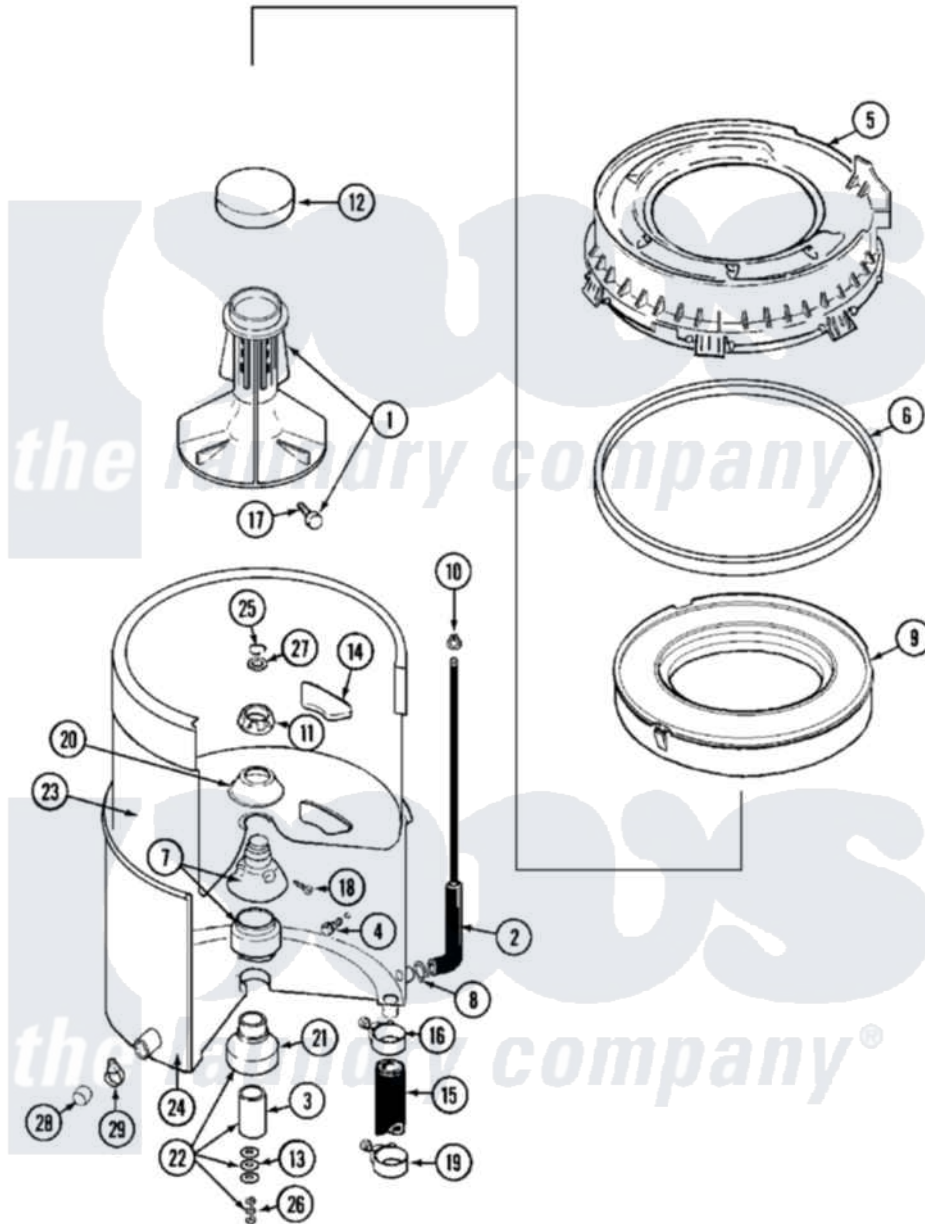

Maytag MAT13MNAAW 04 - TUB

Maytag [Commercial Maytag MAT13MNAAW Washer Parts](#) Parts Diagram 04 - TUB
 Click on the part number to view part

Item	Original Part Number	Replaced By	Status	Part Description
001	207228			Agitator W/Lock Screw
002	212942	22001619		Tube, Water Level Switch
003	211130			Bearing Liner, Tub Bearing
004	200744	W10175939		Bolt
"	205254	W10175938		Bolt
005	22001299			Tub Cover And Gasket Assembly
006	Y22001201	22001007		Gasket, Cover To Tub
007	22001648	6-2095720		Mounting S
008	211641			Clamp, 1-1/16"
009	22001142			Ring, Balance
010	410296	596669		Clamp, Manifold
011	211047	6-2110472		Nut- Clamp
012	216251			Cap, Agitator
013	211100			Washer, Outer Tub
014	215980			Plug, Filter Hole
				Plug, Outer Tub Port Net

015	213045		Hose, Outer Tub Part NOT Used
016	201011	285655	Clamp, Hose
017	206478		Not Available
018	211618	22001423	SCREW & WASHER FOR AGITATOR
019	202574	3367052	Clamp, Hose
020	211210		Washer, Clamping Nut
021	200824	6-2040130	Tub Bearin
022	204013	6-2040130	Tub Bearin
023	22001139		Tub, Inner
024	22003604		Not Available
025	Y015667		TUB, OUTER
026	Y054867		Retaining Ring
027	Y015666		Washer, Lock
028	214725		Washer, Retaining -
029	214739	596669	Cap For Spout-Outer Tub
			Clamp, Manifold