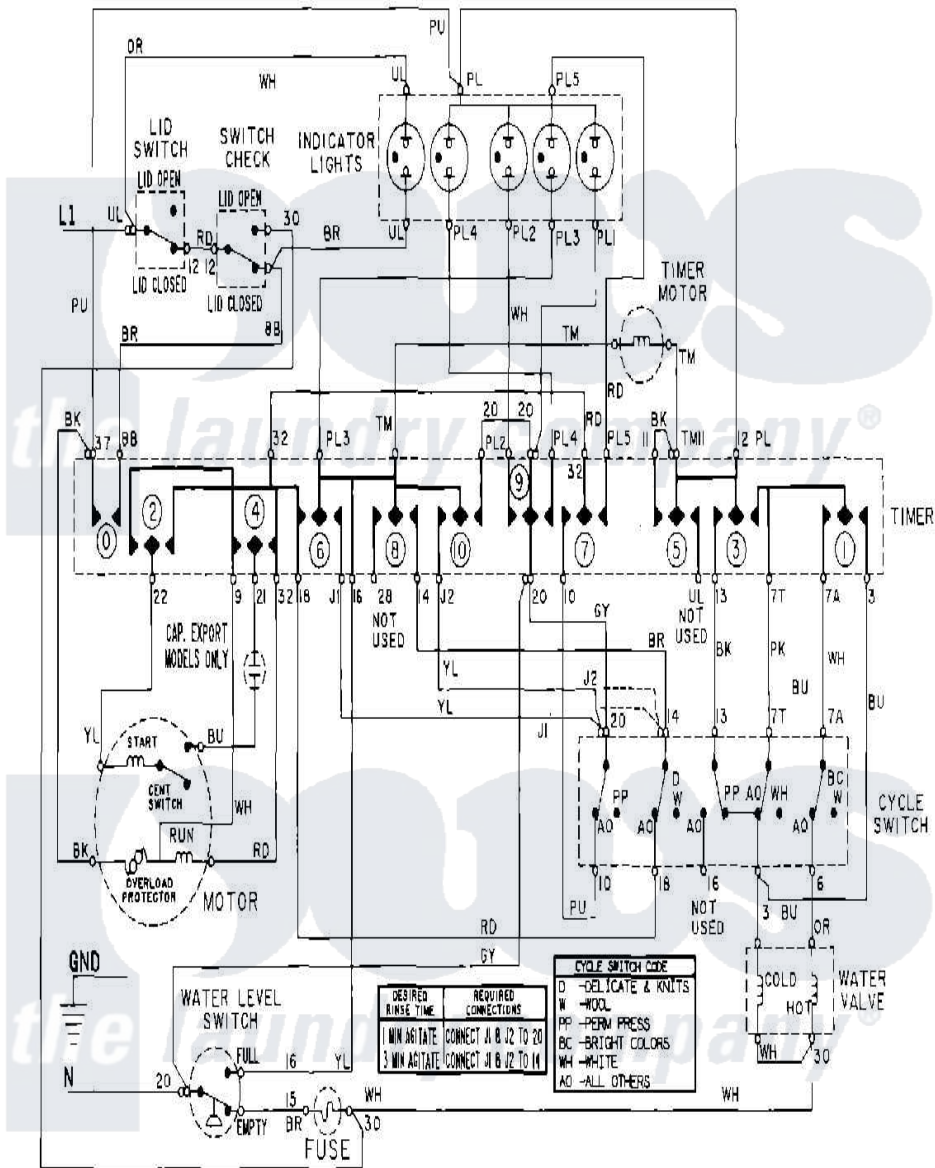

Maytag MAT13MNAAW 08 - WIRING INFORMATION

Maytag Commercial Maytag MAT13MNAAW Washer Parts Parts Diagram 08 - WIRING INFORMATION
 Click on the part number to view part

Item	Original Part Number	Replaced By	Status	Part Description
001	NLA		Not Available	WIRING INFORMATION
"	NLA		Not Available	WIRING INFORMATION