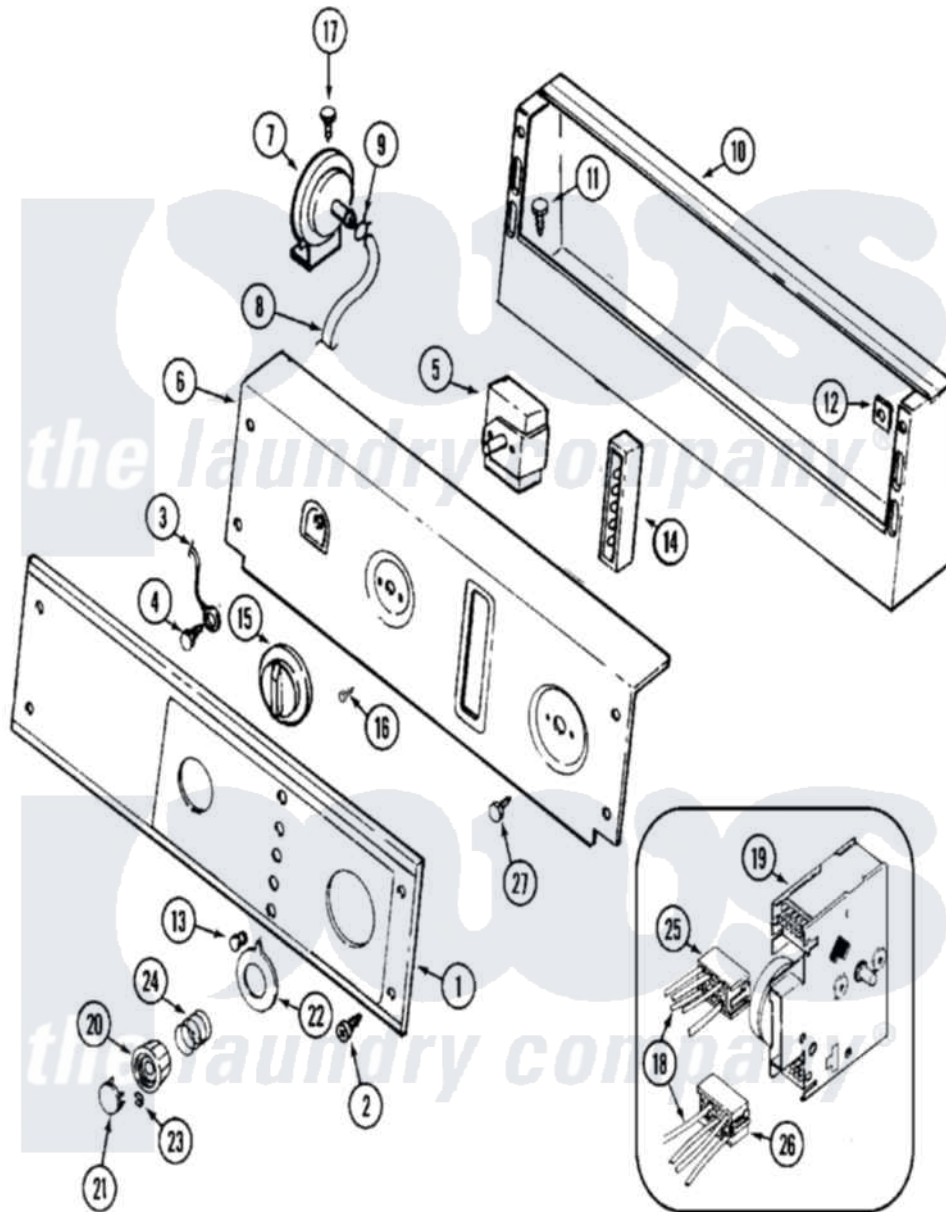

Maytag MAT13MNAGW 01 - CONTROL PANEL

Maytag Commercial Maytag MAT13MNAGW Washer Parts Parts Diagram 01 - CONTROL PANEL
 Click on the part number to view part

Item	Original Part Number	Replaced By	Status	Part Description
001	22001890		Not Available	PANEL, CONTROL (W/LENS)
"	22001949			Panel, Control
002	215506			Screw, Control Panel Overlay
003	204807			Ground Wire, Supp. Plte To Top Cover
004	210186	3370225		Screw
005	205353			Switch, DiAl-A-Fabric
006	22001596			Plate, Back-Up
"	22003100			Plate, Back-Up
007	203263	22004474		Switch- Pr
008	212942	22001619		Tube, Water Level Switch
009	410296	596669		Clamp, Manifold
010	22001366			Console
"	22003093			Console
011	211294	90767		Screw, 8A X 3/8 HeX Washer Head Tapping
"	Y313559			Screw

012	215003		Fastener, Panel And Bracket
013	215564		Lens, Indicator Light
014	206881		Indicator, Light
"	206882	W10133276	Indicator, Five Light
015	206894		Knob, Selector
"	215561	206894	Knob, Selector
016	Y313588	488234	Screw 8-32 X 1/4
017	211294	90767	Screw, 8A X 3/8 HeX Washer Head Tapping
018	22001089		Wire Harness, Main
"	22001092		Wire Harness, Main
"	22002221	22002258	Wire Harness Kit
"	22002258		Wire Harness Kit
"	22003881		Wire Harness
"	NLA	Not Available	WIRE HARNESS, MAIN
"	NLA	Not Available	WIRE HARNESS KIT----NA
019	22001082		Timer
"	22001084		Timer
020	206892		Control Knob
021	314723	W10133501	Cap, Knob
022	22001571		Bezel, Timer Dial
023	211605		Bezel, Timer Dial
024	211065		Spring, Index Wheel
025	22001885		Housing, Connector ----N
026	22001886		Housing, Connector
027	216412		Screw, Bracket To Timer