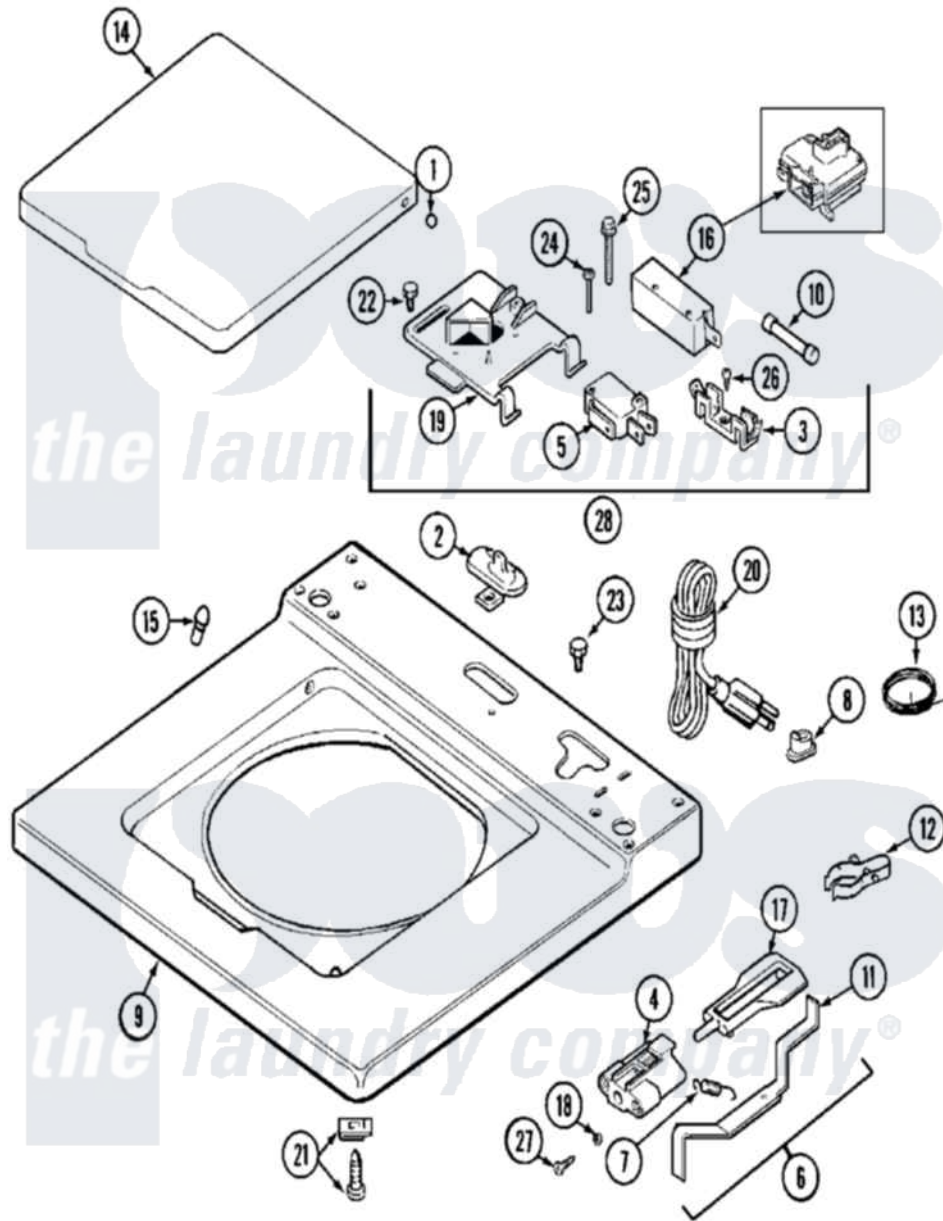

Maytag MAT13MNAGW 02 - TOP

Maytag Commercial Maytag MAT13MNAGW Washer Parts Parts Diagram 02 - TOP
 Click on the part number to view part

Item	Original Part Number	Replaced By	Status	Part Description
001	211726			Hinge, Ball Lid
002	207159	489355		Screw, 8 X 1/2
"	22001298			Cap, Top Cover
003	207167			Block, Fuse
004	22002135			Bracket, Unbalance
"	NLA		Not Available	BRACKET, PLUNGER
005	207166			Switch, Check
006	22001681			Unbalance Lever Assembly
"	22001969			Unbalance Lever Assembly
007	213720			Spring, Lid Switch
008	211881			Grommet, Cord Part Not Used-Gas Models Only
"	216183			Grommet, Cord Export
"	22002532	216183		Grommet, Cord Export
009	22001679	22002137		Cover Assembly, Top
"	22001892	22002175		Cover Assembly, Top
"	22001920			Fuse

"	22001921	10091101	Block-Fuse
010	207168	22001682	Switch Assembly, Lid W/4amp Fuse
011	22001672		Lever, Unbalance
"	22001968		Lever, Unbalance
012	301548		Clamp, Ground Wire
013	204807		Ground Wire, Supp. Plte To Top Cover
"	210186	3370225	Screw
014	22001597		Lid
"	22001893		Lid
015	212716		Bumper, Lid
016	205415	279347	Switch-Lid
"	22001922		Sub-Harness
"	22001967	12001908	Switch-Lid
"	22002383	22003813	Lid Switch
017	216255		Plunger, Lid Switch
018	211500		Washer, Bracket To Top Cover
019	22001678		Bracket, Switch And Fuse
020	205056	204590	Cord, Power
"	208569		Not Available CORD, POWER
"	208746		Not Available CORD, POWER (EXPORT)
"	208749		Not Available CORD, POWER (EXPORT)
"	22001351		Not Available CORD, POWER
"	22001549	22003062	Cord, Power
021	204445		Screw And Fastener Assembly
022	207159	489355	Screw, 8 X 1/2
023	210186	3370225	Screw
024	22001352		Screw, Check Switch
025	213501		Screw, No.6-20 X 1-1/8 Inch
026	Y311711		Screw, Fuse Block
027	910182	25-7809	Screw, No.6-20 1/2 Flthd Torx
028	22001682		Switch Assembly, Lid W/4amp Fuse