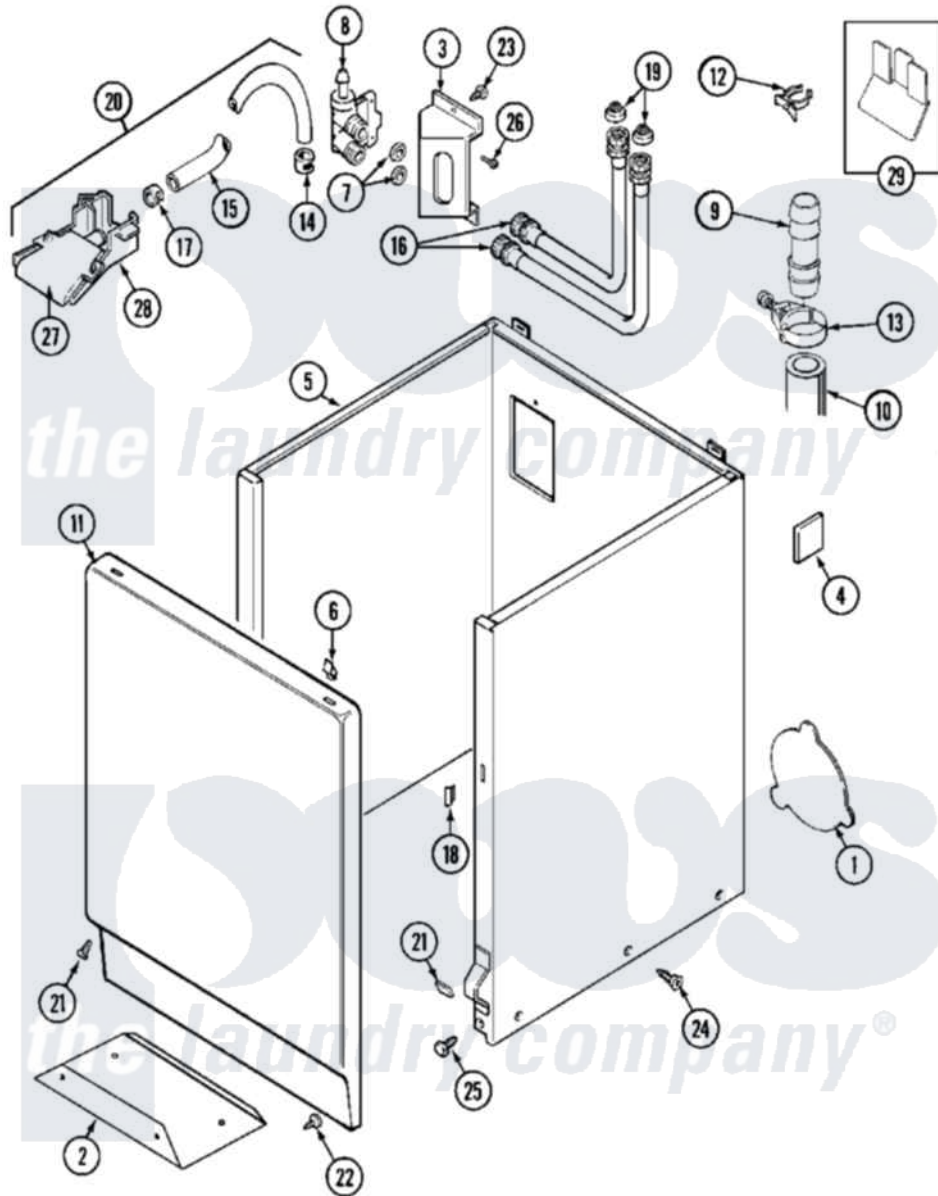

Maytag MAT13MNAGW 03 - CABINET

Maytag [Commercial Maytag MAT13MNAGW Washer Parts](#) Parts Diagram 03 - CABINET
 Click on the part number to view part

Item	Original Part Number	Replaced By	Status	Part Description
001	211294	90767		Screw, 8A X 3/8 HeX Washer Head Tapping
"	212985	22002924		Plate, Access
"	NLA		Not Available	PLATE, ACCESS
002	213846			Guard, Belt
003	214812	22002361		Bracket, Water Valve
"	22003217	3370225		Screw
004	215058			Pad, Cabinet Bumper
005	22001995			Screw Note: Screw, Tumbler Front And Shroud
"	22002381			V-Bracket
"	22002382			Fastener, V-Bracket
"	NLA		Not Available	CABINET (WHT)
006	212982	22001650		Fastener, Spring
007	Y013783			Washer, Inlet Hose
008	214337	96160		Screen
"	22001196			Valve, Water

"	22001275		Valve, Water
"	22001276	22004332	Water Valve 240V/50Hz, Comm
009	Y216015		Coupling, Hose
010	22001816		Hose, Drain
"	22002700	22003410	Hose, Drain
"	22002701	22003814	Retainer, Drain Hose
011	22001803	Not Available	PANEL, FRONT (WHT)
"	33001268	Not Available	PAD, DOOR
012	22001815	22002765	Clip, Hose
013	200461	285655	Clamp, Hose
014	216169	596669	Clamp, Manifold
015	22001190		Hose, Injector
016	205828	202860	Inlet Hose Assembly
"	208100	76313	Hosefill
017	216170	489503	Clamp
018	214376	22002331	Spacer, Front Panel
019	200961	12001413	Strainer And Washer Kit
020	22001304		Water Injector Assembly
021	22001496		Front Panel Fastener And Screw
022	211294	90767	Screw, 8A X 3/8 HeX Washer Head Tapping
023	212276	W10116760	Screw
024	213007		Xfor Cabinet See Cabinet, Back
025	213121	3400111	Screw, 12-14 X 5/8
"	213122	27001200	Screw
026	Y313561		Screw----NA
027	22001187		Injector
028	22001186		Injector
029	22001972		Clip, Cabinet