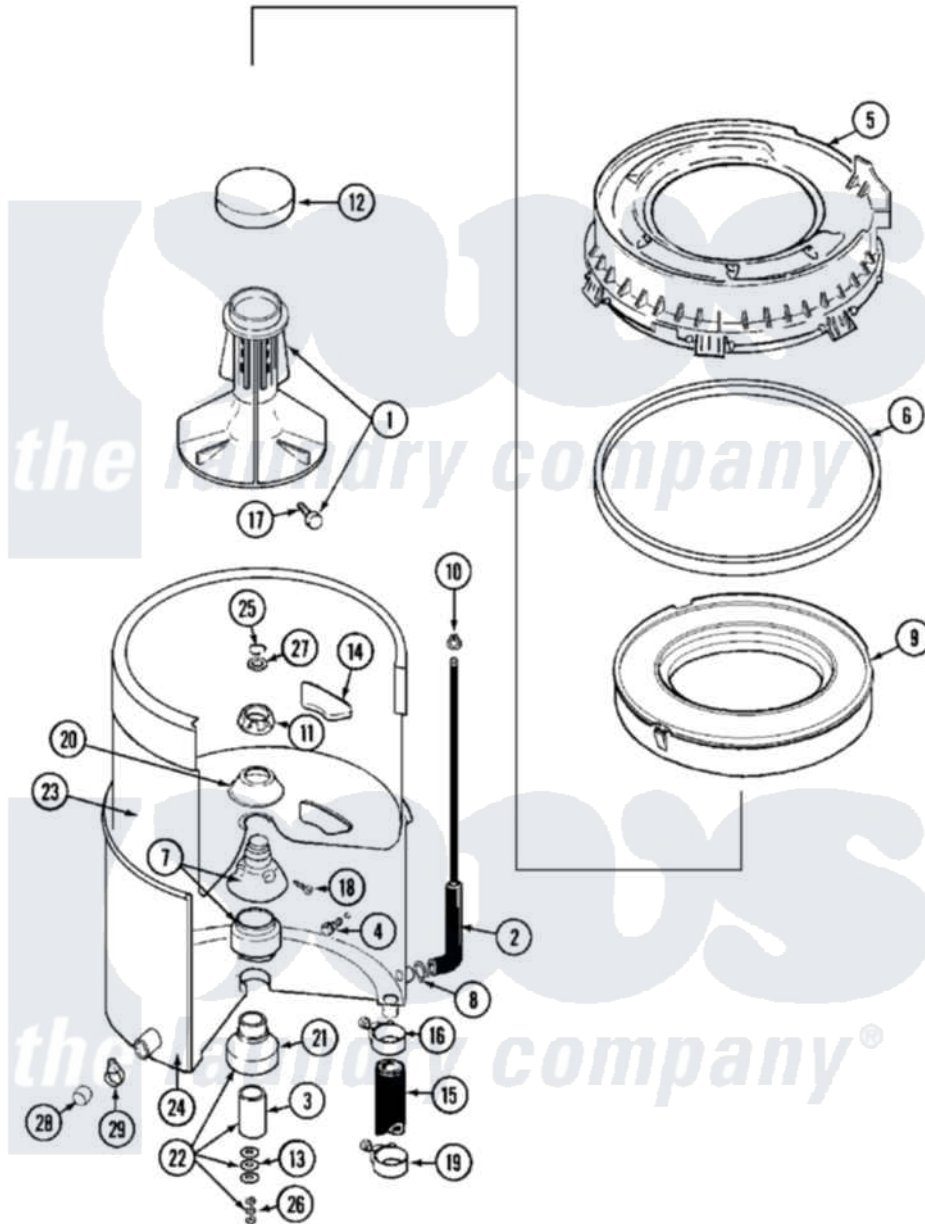

Maytag MAT13MNAGW 04 - TUB

Maytag [Commercial Maytag MAT13MNAGW Washer Parts](#) Parts Diagram 04 - TUB
 Click on the part number to view part

Item	Original Part Number	Replaced By	Status	Part Description
001	207228			Agitator W/Lock Screw
002	212942	22001619		Tube, Water Level Switch
003	211130			Bearing Liner, Tub Bearing
004	200744	W10175939		Bolt
"	205254	W10175938		Bolt
005	22001299			Tub Cover And Gasket Assembly
006	Y22001201	22001007		Gasket, Cover To Tub
007	22001648	6-2095720		Mounting S
008	211641			Clamp, 1-1/16"
009	22001142			Ring, Balance
010	410296	596669		Clamp, Manifold
011	211047	6-2110472		Nut- Clamp
012	216251			Cap, Agitator
013	211100			Washer, Outer Tub
014	215980			Plug, Filter Hole
				Plug, Outer Tub Port Net

015	213045		Hose, Outer Tub Part NOT Used
016	201011	285655	Clamp, Hose
017	206478		Not Available
018	211618	22001423	SCREW & WASHER FOR AGITATOR
019	202574	3367052	Clamp, Hose
020	211210		Washer, Clamping Nut
021	200824	6-2040130	Tub Bearin
022	204013	6-2040130	Tub Bearin
023	22001139		Tub, Inner
024	22003604		Not Available
025	Y015667		TUB, OUTER
026	Y054867		Retaining Ring
027	Y015666		Washer, Lock
028	214725		Washer, Retaining -
029	214739	596669	Cap For Spout-Outer Tub
			Clamp, Manifold