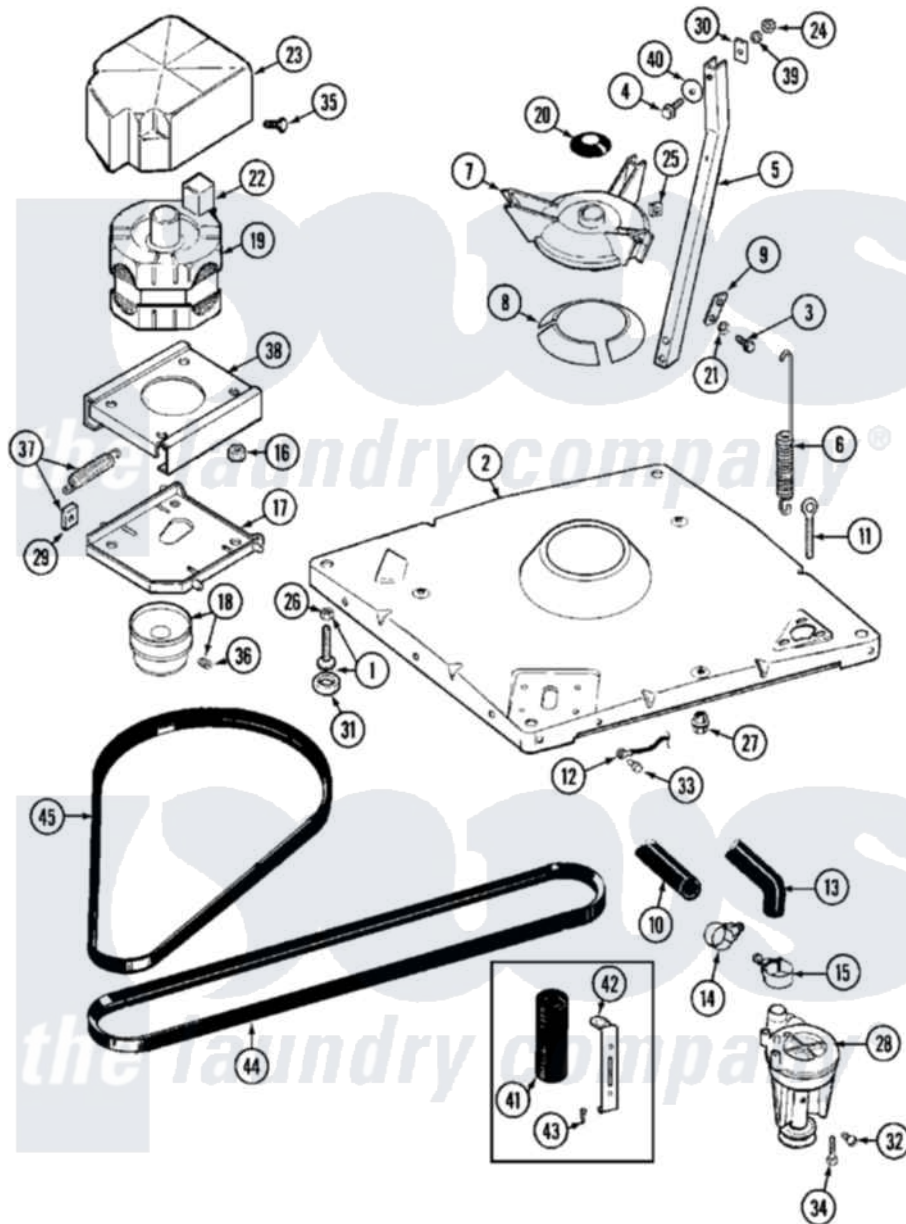

Maytag MAT13MNAGW 05 - BASE

Maytag Commercial Maytag MAT13MNAGW Washer Parts Parts Diagram 05 - BASE
 Click on the part number to view part

Item	Original Part Number	Replaced By	Status	Part Description
001	Y302699	22003428		Leg, Adjustable
002	22001172	22002150		Base
003	Y015627			Screw- Hex
004	200744	W10175939		Bolt
"	205254	W10175938		Bolt
005	213053			Brace, Tub Part Not Used
006	22001300			Spring, Centering
007	203725			Damper W/Bolt And Clip
008	203956			Damper Pad Kit
009	213073			Washer, Double Brace
010	22001816			Hose, Drain
011	216416			Bolt, Eye/Centering Spring
012	901220			Ground Wire
013	213045			Hose, Outer Tub Part Not Used
014	Y22001820	285655		Clamp, Hose
015	22001640	285655		Clamp, Hose