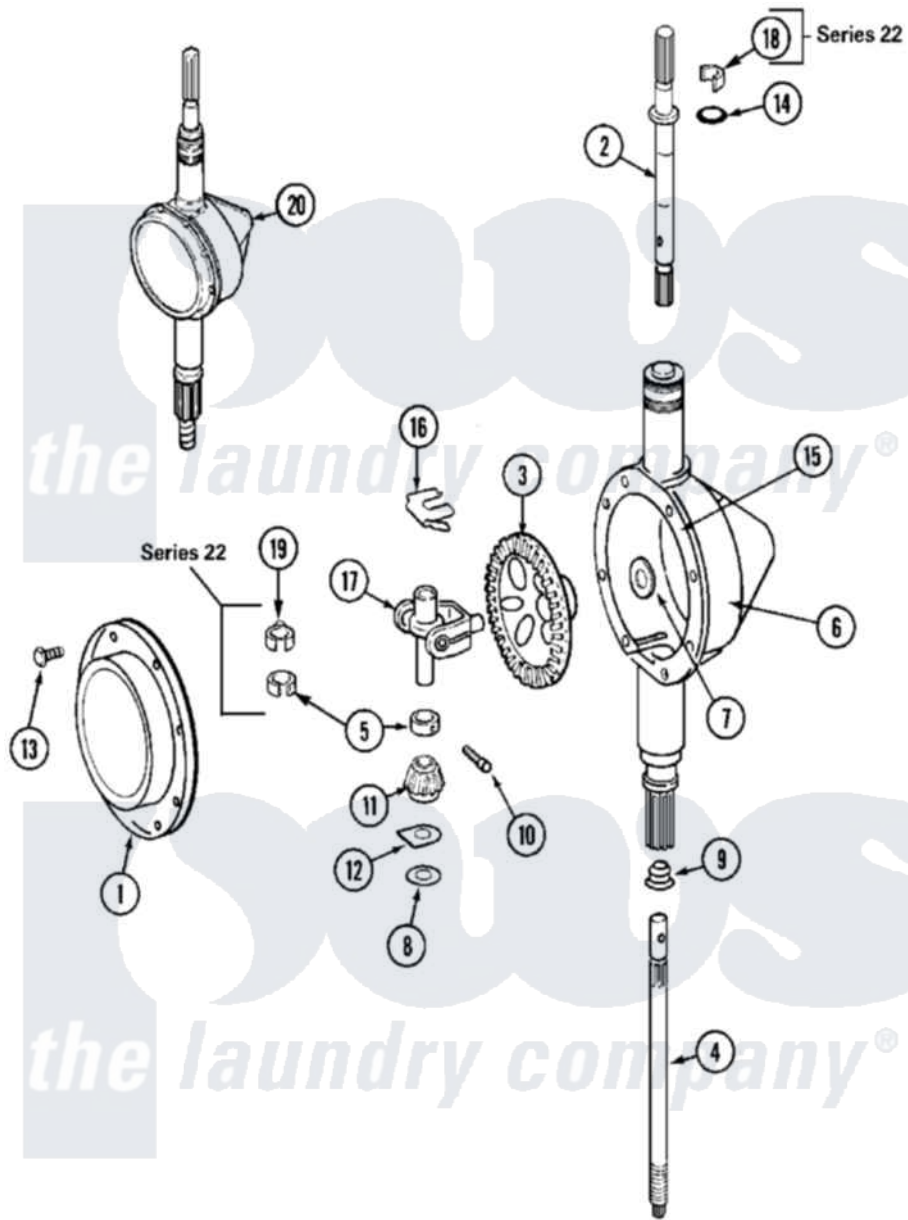

Maytag MAT13MNAGW 06 - TRANSMISSION

Maytag [Commercial Maytag MAT13MNAGW Washer Parts](#) Parts Diagram 06 - TRANSMISSION
 Click on the part number to view part

Item	Original Part Number	Replaced By	Status	Part Description
001	206628			Cover, Transmission
002	207153	6-2097820		Kit- Shaft
"	22002415	6-2168983		Shaft- Agi
003	206713	6-2067130		Gear- Beve
004	215410	12001450		Ctr Shaft W/Collar Andkeeper-Dp
"	22002342	6-2300050		Shaft- Cen
005	215415		Not Available	COLLAR, LOWER
"	22002353			Collar, Center Shaft
006	206624	6-2097750		Trans Dee
"	22002416	6-2300100		Assembly-
"	Y056080	6-0560800		Oil
007	215394			Washer, Bevel Gear
008	211483	6-2114830		Washer- SP
009	206602	207843		Lip Seal Repair Kit
010	W10124350		Not Available	NOT REQUIRED PART OR SEE NOTE

"	Y206629		Pin, Collar
011	215401	W10221114	Pinion
012	215395		Plate, Clutch
013	215417	Not Available	SCREW, TRANSMISSION COVER
014	210690		Seal, Rubber
"	22002417		O-Ring Agitator Shaft
015	Y058700	675652	Adhesive
016	215581		Spring, Agitator Shaft
"	W10124350	Not Available	NOT REQUIRED PART OR SEE NOTE
017	206685	6-2066850	Yoke
018	22002340		Collar, Agitator Shaft
019	22002341		Collar, Lower Plastic Keeper
020	206707	6-2097750	Trans Dee
"	22002126	6-2097750	Trans Dee