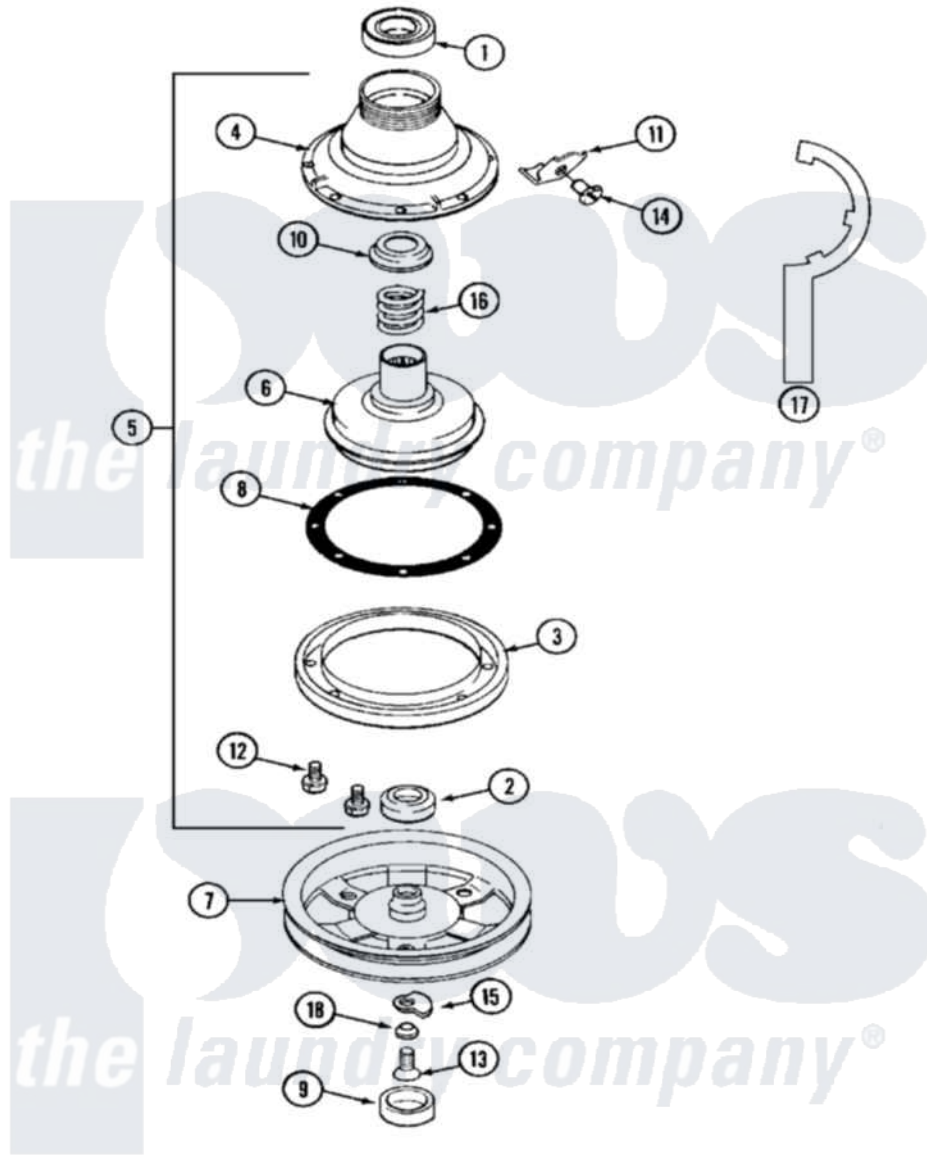

Maytag MAT13MNAGW 07 - CLUTCH, BRAKE & BELTS

Maytag [Commercial Maytag MAT13MNAGW Washer Parts](#) Parts Diagram 07 - CLUTCH, BRAKE & BELTS
 Click on the part number to view part

Item	Original Part Number	Replaced By	Status	Part Description
001	Y200720	22003441		Bearing, Rear
002	200835			Bearing, Brake Rotor
003	211043	6-2011900		Brake Asse
004	211045	6-2011900		Brake Asse
005	201190	6-2011900		Brake Asse
006	201126	6-2011900		Brake Asse
007	211059	6-2301530		Pulley
"	22001441	22002432		Pulley Assembly
"	22002431	6-2301550		Pulley Assembly
"	22002432			Pulley Assembly
008	211042	6-2011900		Brake Asse
009	22002428			Cover, Dust
"	NLA		Not Available	CAP, OIL RETAINER
010	211039	6-2011900		Brake Asse
011	213325			Clip, Retaining
012	211000			SCREW, BRAKE DRUM (HEX HEAD)

013	211375	681582	Screw
014	213326		Bolt, Sems Retaining Clip
015	211089		Lug, Stop Pulley
016	211041	6-2011900	Brake Asse
017	Y038315	038315	Tool
018	211090	22003555	Washer, Stop Lug