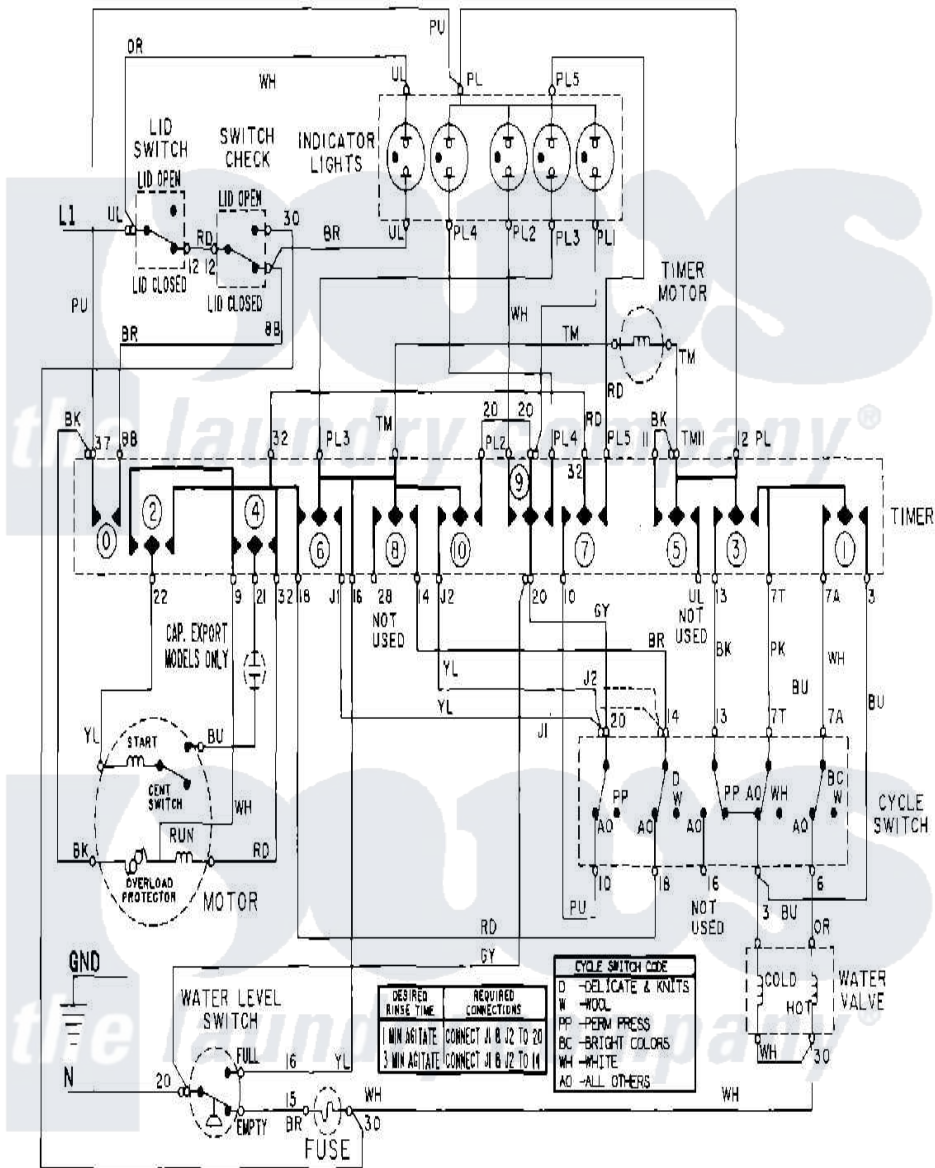

Maytag MAT13MNAGW 08 - WIRING INFORMATION

Maytag Commercial Maytag MAT13MNAGW Washer Parts Parts Diagram 08 - WIRING INFORMATION
 Click on the part number to view part

Item	Original Part Number	Replaced By	Status	Part Description
001	NLA		Not Available	WIRING INFORMATION
"	NLA		Not Available	WIRING INFORMATION