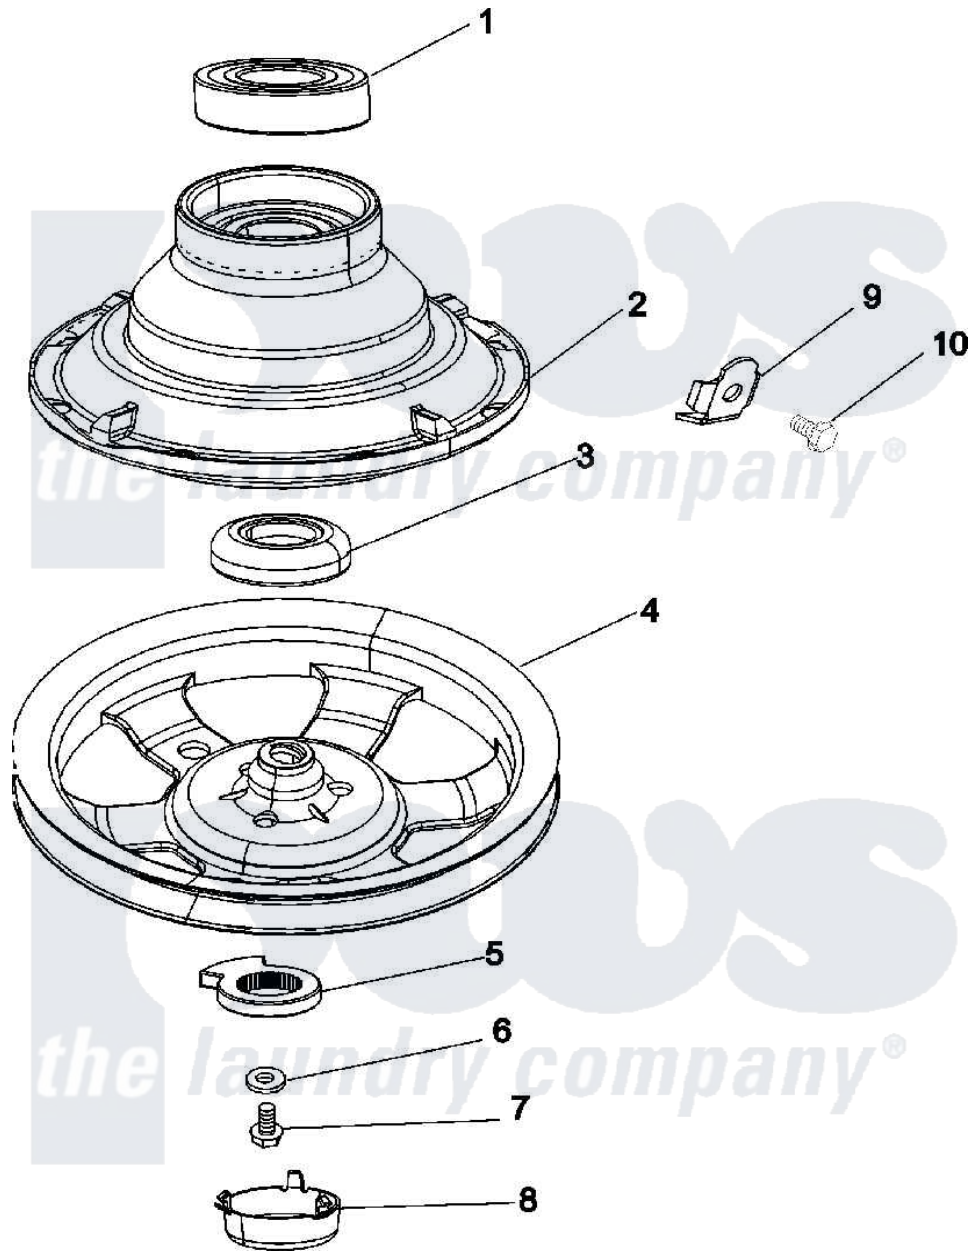

# Maytag MAT13MNDAW 06 - CLUTCH & BRAKE

Maytag [Commercial Maytag MAT13MNDAW Washer Parts](#) Parts Diagram 06 - CLUTCH & BRAKE  
 Click on the part number to view part

Item	Original Part Number	Replaced By	Status	Part Description
001	Y200720	<a href="#">22003441</a>		Bearing, Rear
002	201190	<a href="#">6-2011900</a>		Brake Asse
003	<a href="#">200835</a>			Bearing, Brake Rotor
004	22002429	<a href="#">6-2301530</a>		Pulley
005	<a href="#">211089</a>			Lug, Stop Pulley
006	211090	<a href="#">22003555</a>		Washer, Stop Lug
007	211375	<a href="#">681582</a>		Screw
008	<a href="#">22002428</a>			Cover, Dust
009	<a href="#">213325</a>			Clip, Retaining
010	<a href="#">213326</a>			Bolt, Sems Retaining Clip