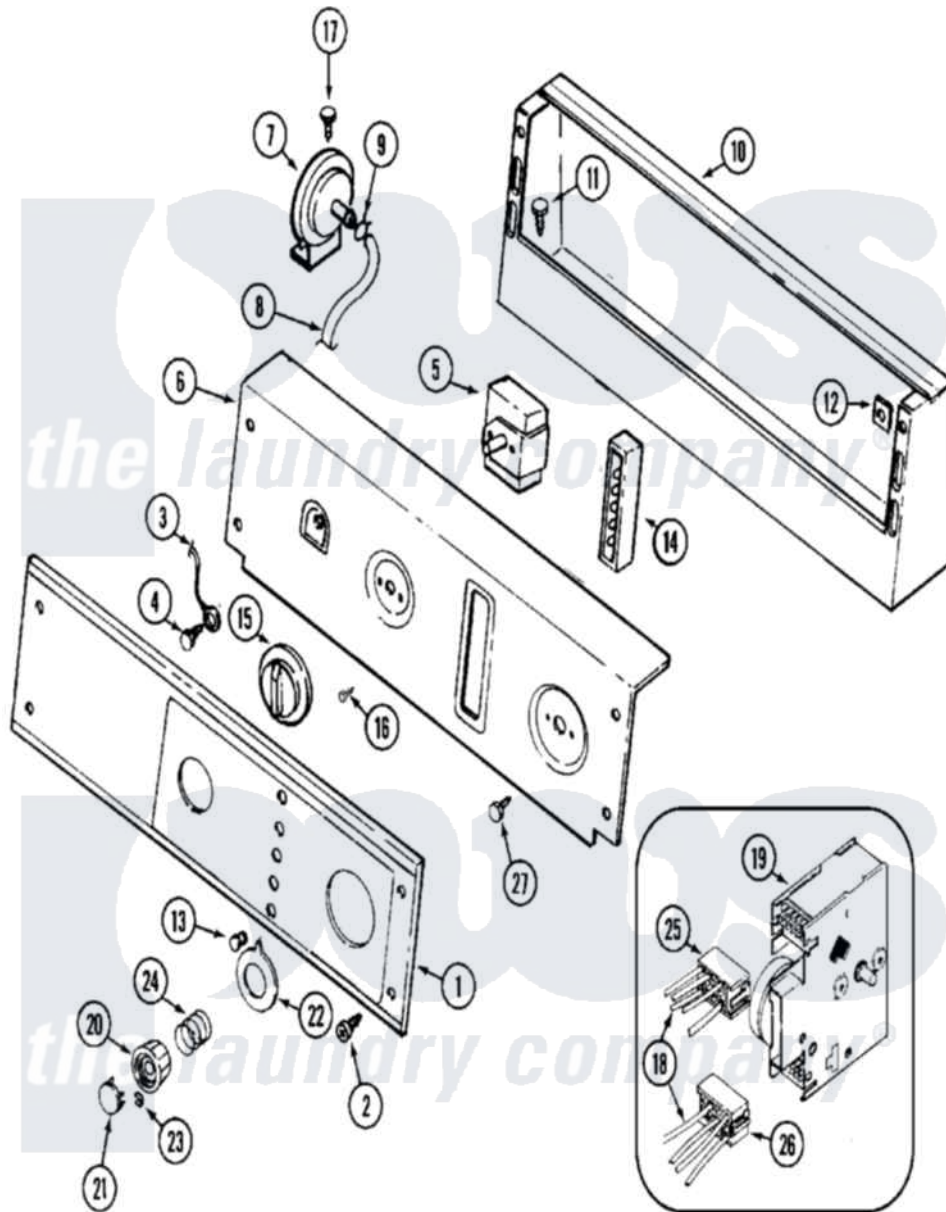

Maytag MAT13MNDGW 01 - CONTROL PANEL

Maytag Commercial Maytag MAT13MNDGW Washer Parts Parts Diagram 01 - CONTROL PANEL
 Click on the part number to view part

Item	Original Part Number	Replaced By	Status	Part Description
001	22004328			Control Panel W/Lens
002	215506			Screw, Control Panel Overlay
003	22001959			Wire, Ground
004	22003817	3370225		Screw
005	205353			Switch, DiAl-A-FABRIC
006	22003100			Plate, Back-Up
007	203263	22004474		Switch- Pr
008	22001619			Tube, Water Level Switch
009	410296	596669		Clamp, Manifold
010	22003093			Console
011	211294	90767		Screw, 8A X 3/8 HeX Washer Head Tapping
"	Y313559			Screw
012	215003			Fastener, Panel And Bracket
013	215564			Lens, Indicator Light
014	206882	W10133276		Indicator, Five Light
015	206894			Knob, Selector

016	Y313588	488234	Screw 8-32 X 1/4
017	211294	90767	Screw, 8A X 3/8 HeX Washer Head Tapping
018	22001922		Sub-Harness
"	22003881		Wire Harness
"	22004395		Harness, Wire
"	22004407		Harness, Wire
019	22001084		Timer
020	206892		Control Knob
021	33002507	W10133278	Membrane Switch Assembly
022	22001571		Bezel, Timer Dial
023	211605		Bezel, Timer Dial
024	211065		Spring, Index Wheel
025	22001885		Housing, Connector ---N
026	22001886		Housing, Connector
027	216412		Screw, Bracket To Timer