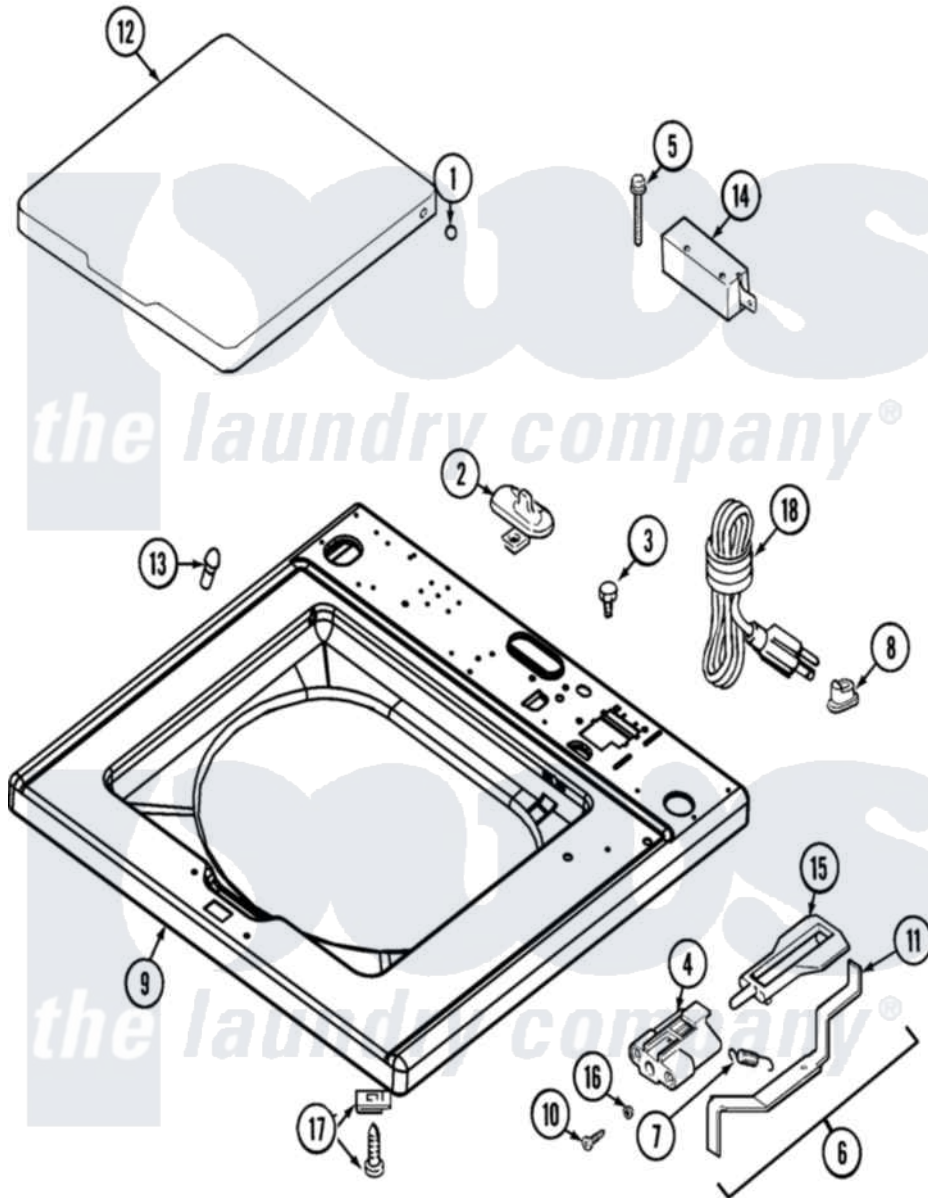

Maytag MAT13MNDGW 02 - TOP

Maytag Commercial Maytag MAT13MNDGW Washer Parts Parts Diagram 02 - TOP
 Click on the part number to view part

Item	Original Part Number	Replaced By	Status	Part Description
001	211726			Hinge, Ball Lid
002	207159	489355		Screw, 8 X 1/2
"	22001298			Cap, Top Cover
003	210186	3370225		Screw
004	22002135			Bracket, Unbalance
005	213501			Screw, No.6-20 X 1-1/8 Inch
006	22001969			Unbalance Lever Assembly
007	213720			Spring, Lid Switch
008	216183			Grommet, Cord Export
009	22002359			Top Cover Assembly
010	910182	25-7809		Screw, No.6-20 1/2 Flthd Torx
011	22001672			Lever, Unbalance
012	22001893			Lid
013	212716			Bumper, Lid
014	22004244			Switch, Lid
015	216255			Plunger, Lid Switch

016

[211500](#)

Washer, Bracket To Top Cover

017

[204445](#)

Screw And Fastener Assembly

018

[22003452](#)

Cord, Power

"

[22004358](#)

Cord, Power As Wrapped