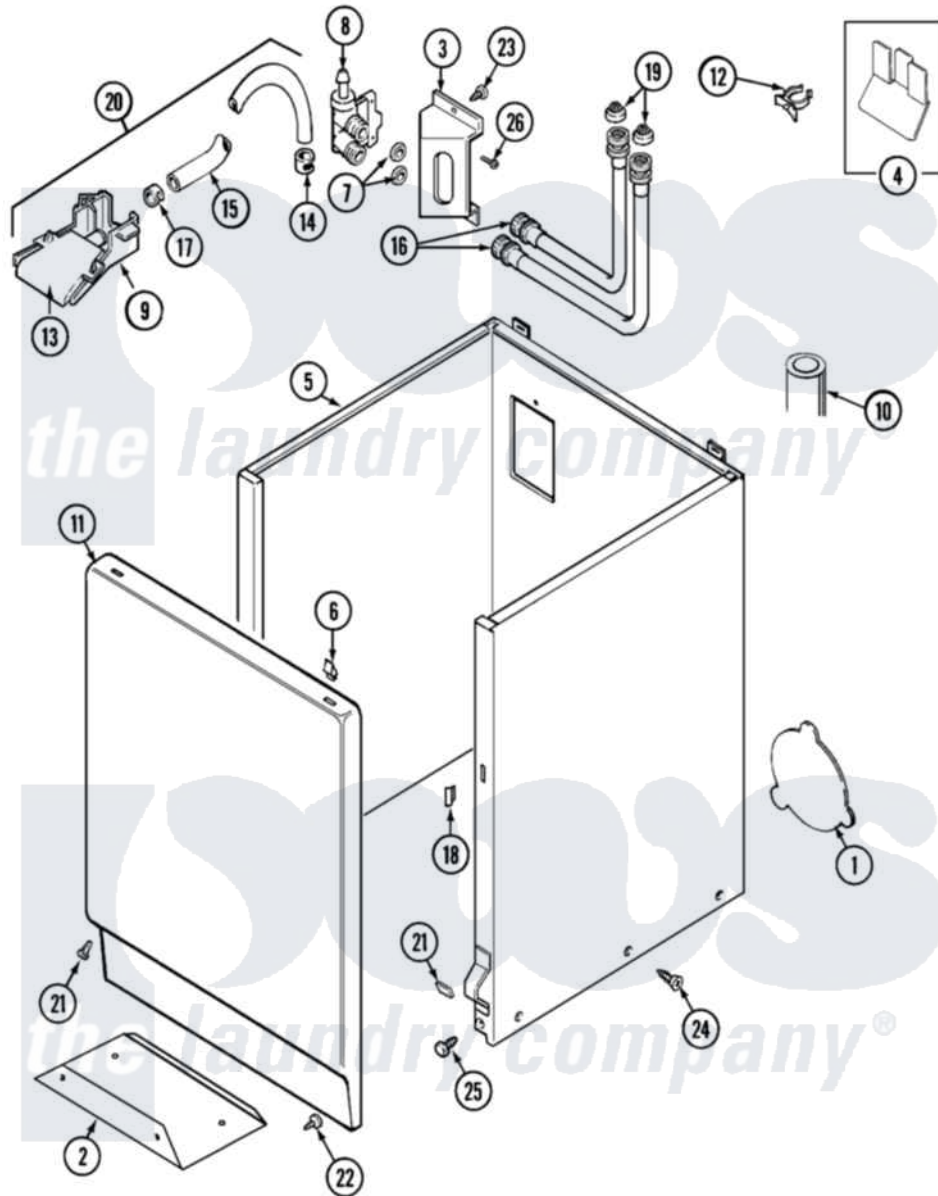

# Maytag MAT13MNDGW 03 - CABINET

Maytag [Commercial Maytag MAT13MNDGW Washer Parts](#) Parts Diagram 03 - CABINET  
 Click on the part number to view part

Item	Original Part Number	Replaced By	Status	Part Description
001	<a href="#">211294</a>	<a href="#">90767</a>		Screw, 8A X 3/8 HeX Washer Head Tapping
"	<a href="#">22002924</a>			Plate, Access
"	NLA		Not Available	PLATE, ACCESS
002	<a href="#">22001624</a>			Guard, Belt
003	<a href="#">22002361</a>			Bracket, Water Valve
004	<a href="#">22001972</a>			Clip, Cabinet
005	NLA		Not Available	CABINET (WHT)
006	<a href="#">22001650</a>			Fastener, Spring
007	<a href="#">Y013783</a>			Washer, Inlet Hose
008	<a href="#">22004332</a>			Water Valve 240V/50Hz, Comm
009	<a href="#">22001187</a>			Injector
010	<a href="#">213045</a>			Hose, Outer Tub Part Not Used
011	22001803		Not Available	PANEL, FRONT (WHT)
012	<a href="#">22002151</a>			Clip, Hose

013	<a href="#">22001186</a>		Injector
014	216169	<a href="#">596669</a>	Clamp, Manifold
015	<a href="#">22001190</a>		Hose, Injector
016	<a href="#">35-3400</a>		Inlet Hose Assembly
"	<a href="#">35-3401</a>		Inlet Hose Assembly
017	216170	<a href="#">489503</a>	Clamp
018	214376	<a href="#">22002331</a>	Spacer, Front Panel
019	<a href="#">22002960</a>		Strainer, Washer Inlet
020	<a href="#">22001304</a>		Water Injector Assembly
021	<a href="#">22001496</a>		Front Panel Fastener And Screw
022	<a href="#">211294</a>	<a href="#">90767</a>	Screw, 8A X 3/8 HeX Washer Head Tapping
023	22003817	<a href="#">3370225</a>	Screw
024	<a href="#">213007</a>		Xfor Cabinet See Cabinet, Back
025	<a href="#">213121</a>	<a href="#">3400111</a>	Screw, 12-14 X 5/8
"	<a href="#">213122</a>	<a href="#">27001200</a>	Screw
026	<a href="#">Y313561</a>		Screw---NA