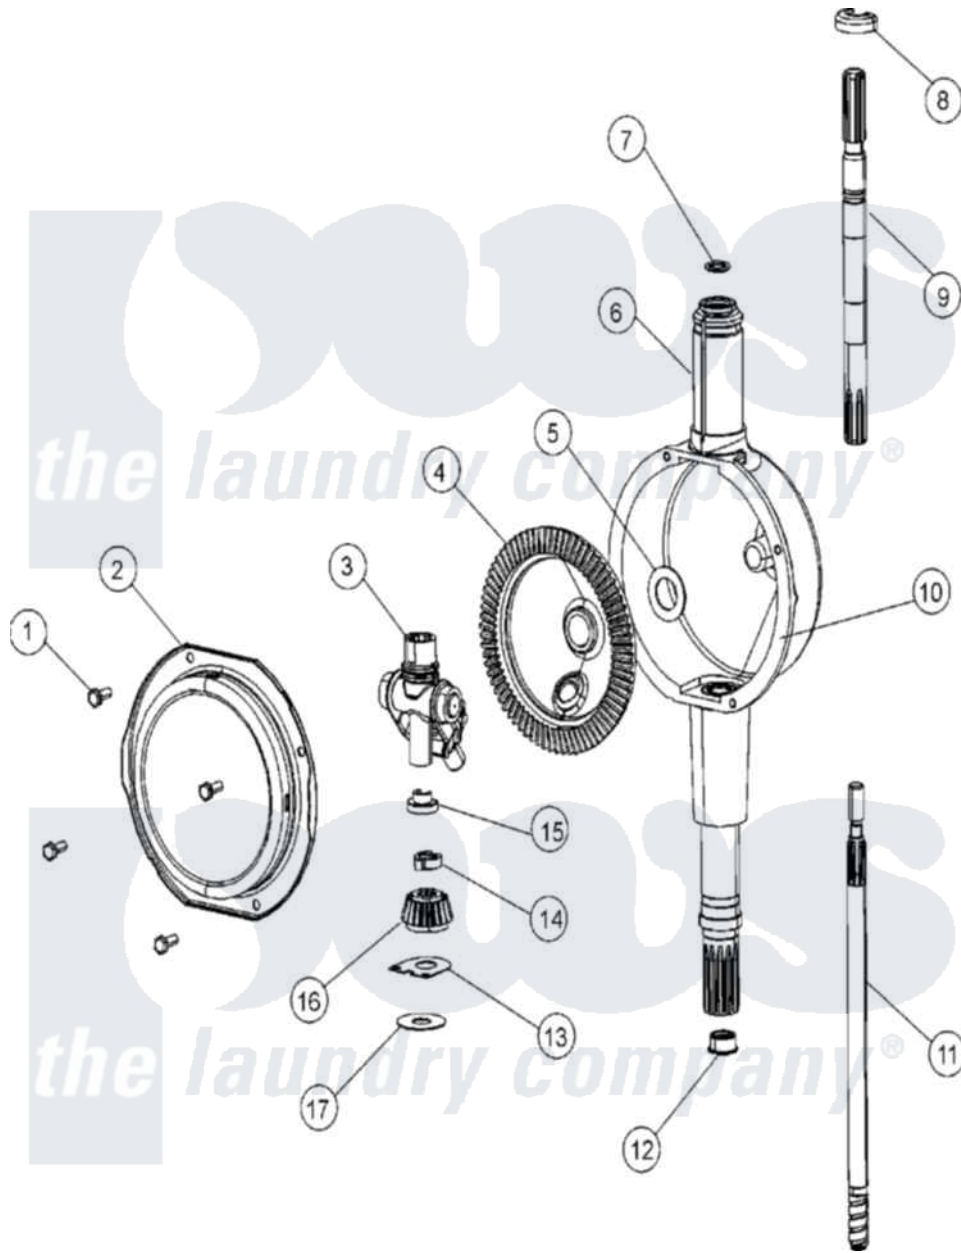

Maytag MAT13MNDGW 05 - TRANSMISSION

Maytag [Commercial Maytag MAT13MNDGW Washer Parts](#) Parts Diagram 05 - TRANSMISSION
 Click on the part number to view part

Item	Original Part Number	Replaced By	Status	Part Description
001	215417		Not Available	SCREW, TRANSMISSION COVER
002	206628			Cover, Transmission
003	206685	6-2066850		Yoke
004	206713	6-2067130		Gear- Beve
005	215394			Washer, Bevel Gear
006	22002537			Housing, Transmission
007	22002417			O-Ring Agitator Shaft
008	22002340			Collar, Agitator Shaft
009	22002415	6-2168983		Shaft- Agi
010	Y058700	675652		Adhesive
011	22002342	6-2300050		Shaft- Cen
012	207843			Lip Seal Repair Kit
013	215395			Plate, Clutch
014	22002353			Collar, Center Shaft
015	22002341			Collar, Lower Plastic Keeper
016	215401	W10221114		Pinion