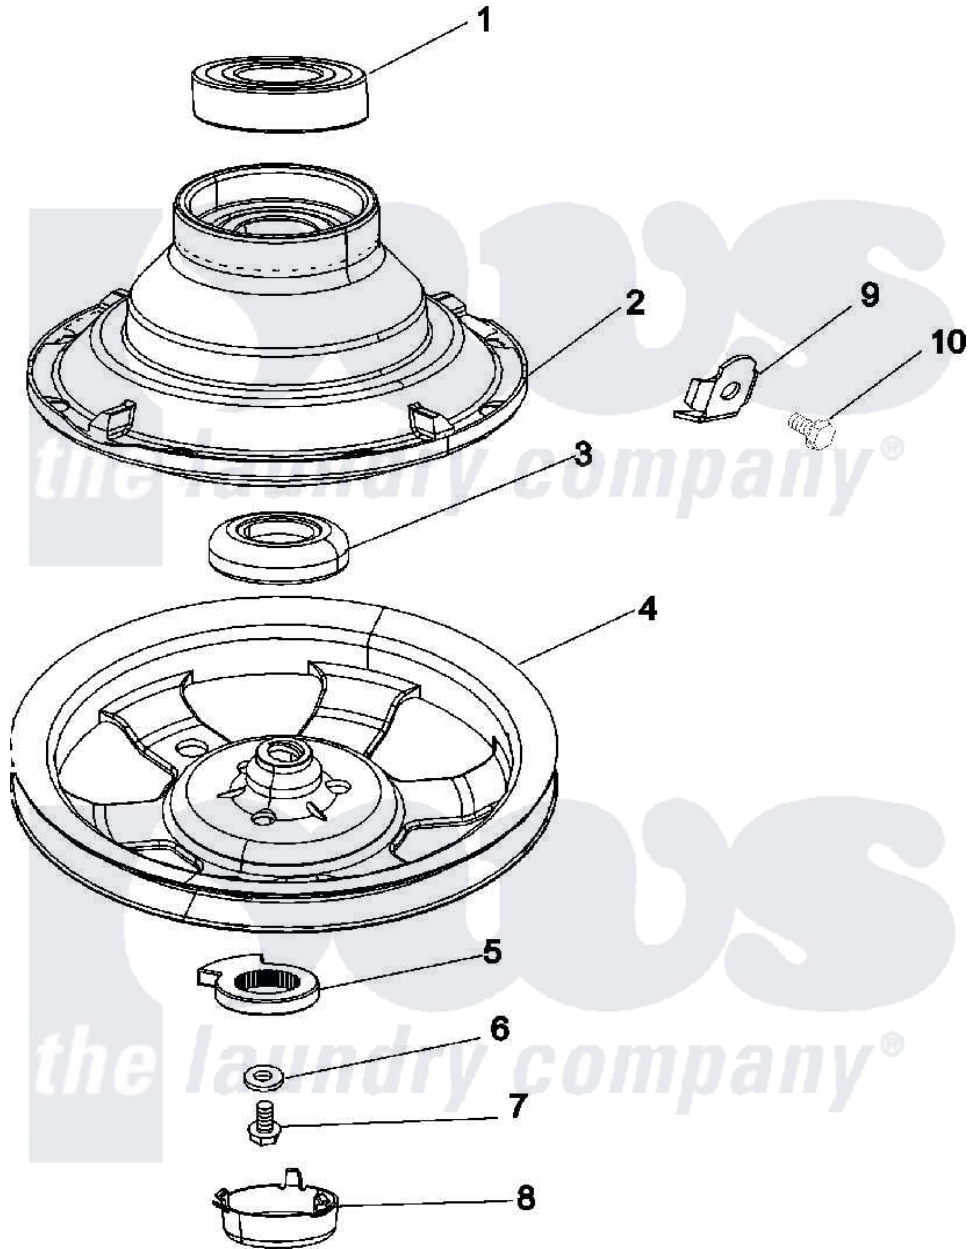

Maytag MAT13MNDGW 06 - CLUTCH & BRAKE

Maytag [Commercial Maytag MAT13MNDGW Washer Parts](#) Parts Diagram 06 - CLUTCH & BRAKE
 Click on the part number to view part

Item	Original Part Number	Replaced By	Status	Part Description
001	Y200720	22003441		Bearing, Rear
002	201190	6-2011900		Brake Asse
003	200835			Bearing, Brake Rotor
004	22002429	6-2301530		Pulley
005	211089			Lug, Stop Pulley
006	211090	22003555		Washer, Stop Lug
007	211375	681582		Screw
008	22002428			Cover, Dust
009	213325			Clip, Retaining
010	213326			Bolt, Sems Retaining Clip