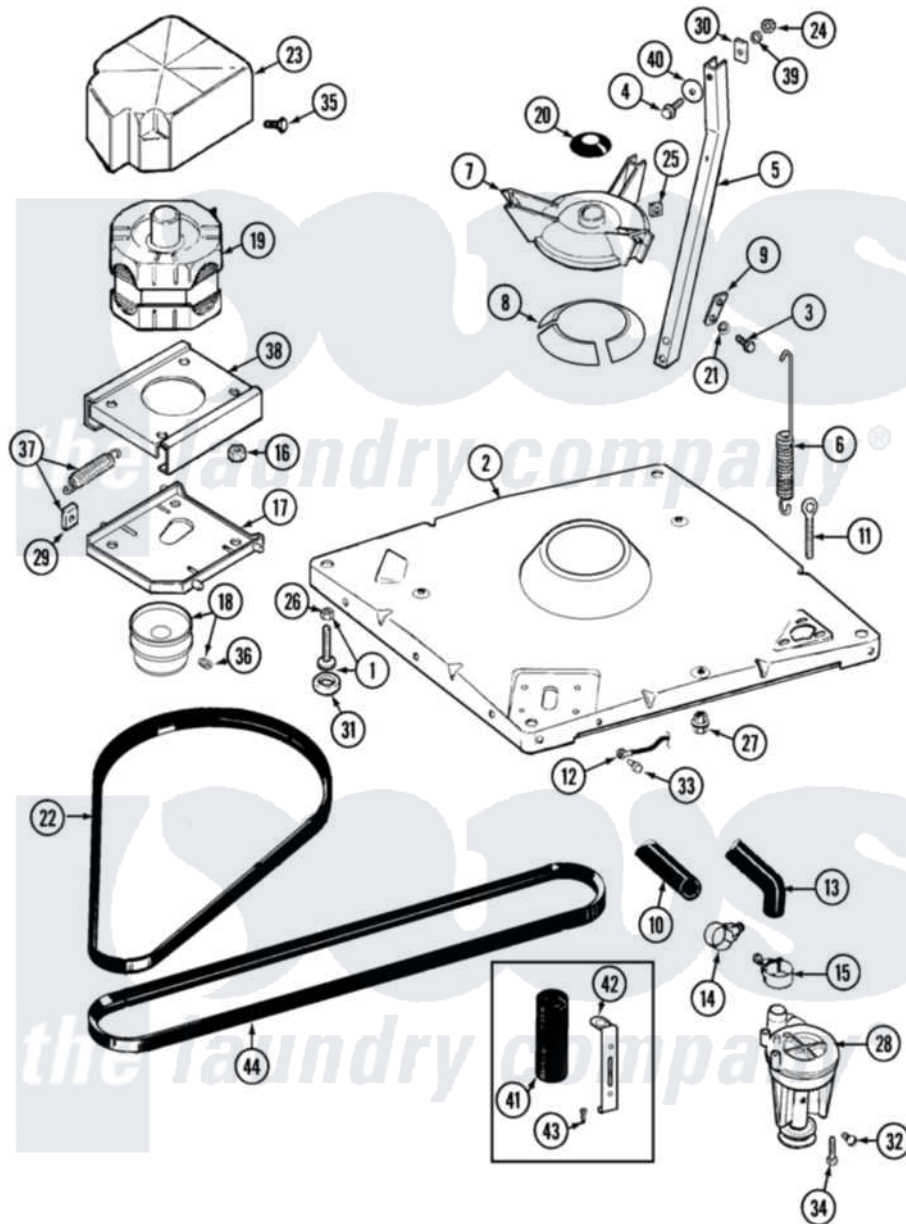

# Maytag MAT13MNDGW 07 - BASE

Maytag Commercial Maytag MAT13MNDGW Washer Parts Parts Diagram 07 - BASE  
 Click on the part number to view part

| Item | Original Part Number     | Replaced By               | Status | Part Description              |
|------|--------------------------|---------------------------|--------|-------------------------------|
| 001  | <a href="#">22003428</a> |                           |        | Leg, Adjustable               |
| 002  | <a href="#">22002150</a> |                           |        | Base                          |
| 003  | <a href="#">22004078</a> |                           |        | Bolt, 5/16                    |
| 004  | <a href="#">200744</a>   | <a href="#">W10175939</a> |        | Bolt                          |
| "    | <a href="#">205254</a>   | <a href="#">W10175938</a> |        | Bolt                          |
| 005  | <a href="#">213053</a>   |                           |        | Brace, Tub Part Not Used      |
| 006  | <a href="#">22001300</a> |                           |        | Spring, Centering             |
| 007  | <a href="#">203725</a>   |                           |        | Damper W/Bolt And Clip        |
| 008  | <a href="#">203956</a>   |                           |        | Damper Pad Kit                |
| 009  | <a href="#">213073</a>   |                           |        | Washer, Double Brace          |
| 010  | 22002700                 | <a href="#">22003410</a>  |        | Hose, Drain                   |
| 011  | <a href="#">216416</a>   |                           |        | Bolt, Eye/Centering Spring    |
| 012  | <a href="#">901220</a>   |                           |        | Ground Wire                   |
| 013  | <a href="#">213045</a>   |                           |        | Hose, Outer Tub Part Not Used |
| 014  | Y22001820                | <a href="#">285655</a>    |        | Clamp, Hose                   |
| 015  | 22001640                 | <a href="#">285655</a>    |        | Clamp, Hose                   |