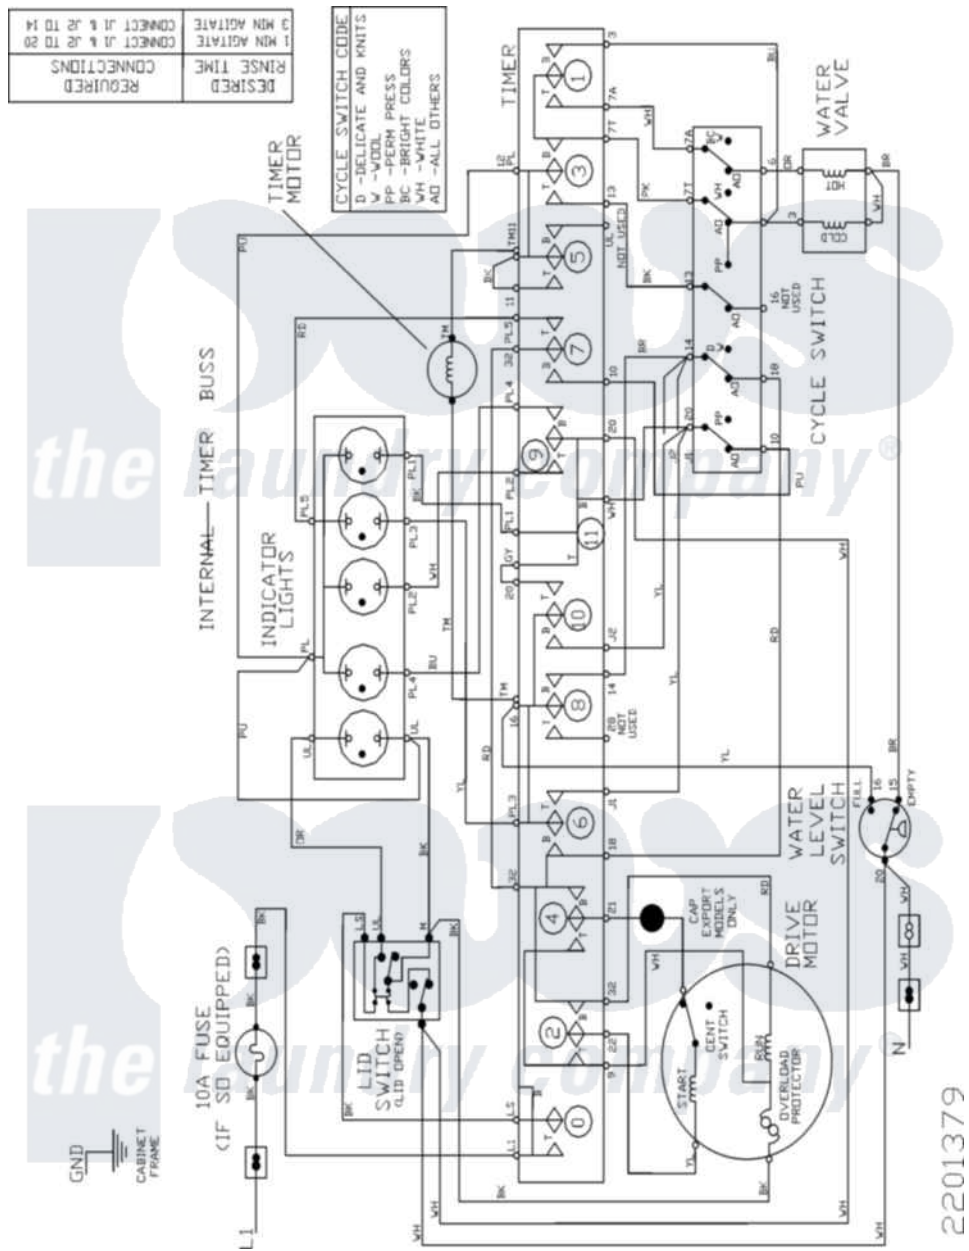

Maytag MAT13MNDGW 09 - WIRING INFORMATION SERIES13

Maytag Commercial Maytag MAT13MNDGW Washer Parts Parts Diagram 09 - WIRING INFORMATION SERIES13

[Click on the part number to view part](#)

Item	Original Part Number	Replaced By	Status	Part Description
001	NLA		Not Available	WIRING INFORMATION