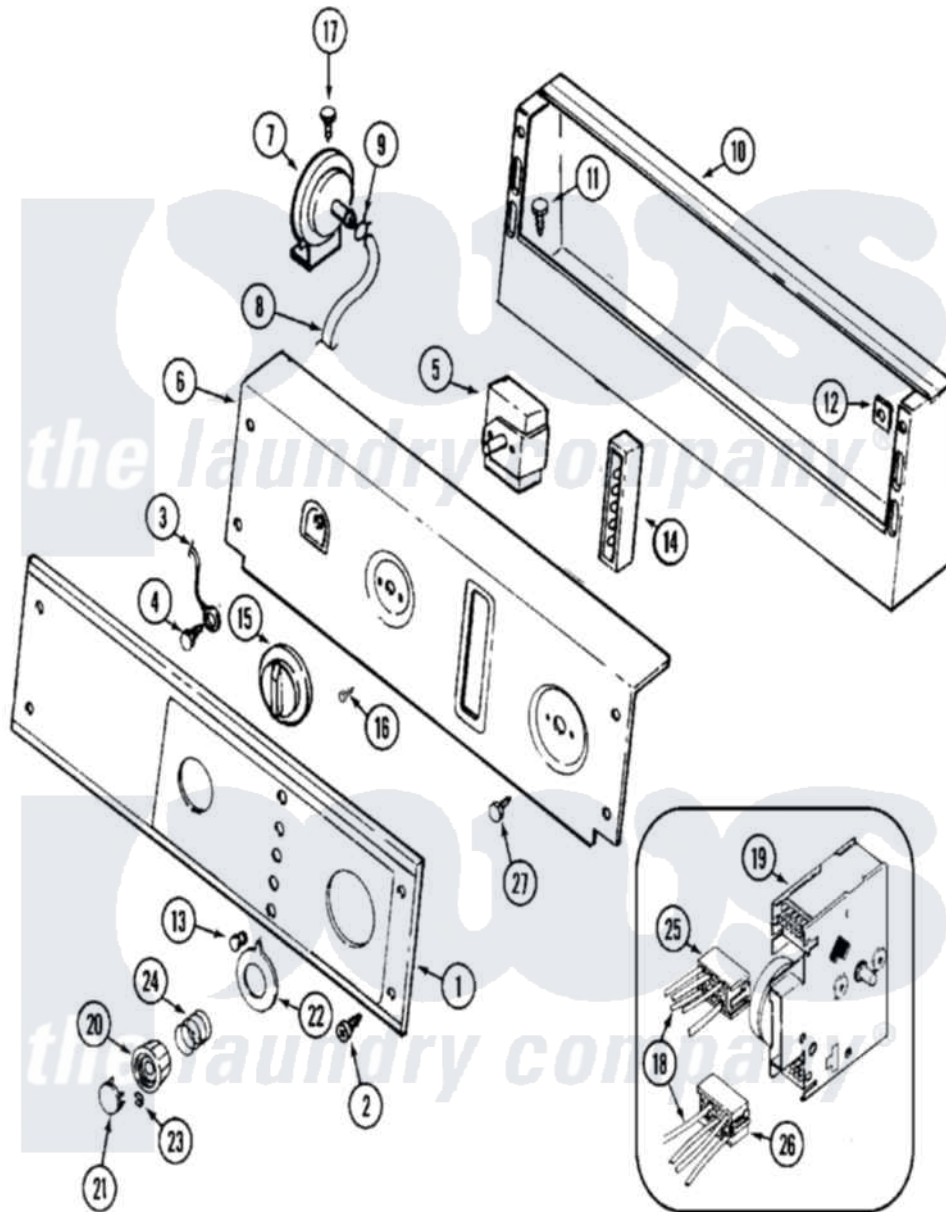

# Maytag MAT13MNEGW 01 - CONTROL PANEL

Maytag Commercial Maytag MAT13MNEGW Washer Parts Parts Diagram 01 - CONTROL PANEL  
 Click on the part number to view part

| Item | Original Part Number     | Replaced By              | Status        | Part Description                        |
|------|--------------------------|--------------------------|---------------|-----------------------------------------|
| 001  | 22001890                 |                          | Not Available | PANEL, CONTROL (W/LENS)                 |
| "    | <a href="#">22001949</a> |                          |               | Panel, Control                          |
| 002  | <a href="#">215506</a>   |                          |               | Screw, Control Panel Overlay            |
| 003  | <a href="#">204807</a>   |                          |               | Ground Wire, Supp. Plte To Top Cover    |
| 004  | 210186                   | <a href="#">3370225</a>  |               | Screw                                   |
| 005  | <a href="#">205353</a>   |                          |               | Switch, DiAl-A-Fabric                   |
| 006  | <a href="#">22001596</a> |                          |               | Plate, Back-Up                          |
| "    | <a href="#">22003100</a> |                          |               | Plate, Back-Up                          |
| 007  | 203263                   | <a href="#">22004474</a> |               | Switch- Pr                              |
| 008  | 212942                   | <a href="#">22001619</a> |               | Tube, Water Level Switch                |
| 009  | 410296                   | <a href="#">596669</a>   |               | Clamp, Manifold                         |
| 010  | <a href="#">22001366</a> |                          |               | Console                                 |
| "    | <a href="#">22003093</a> |                          |               | Console                                 |
| 011  | <a href="#">211294</a>   | <a href="#">90767</a>    |               | Screw, 8A X 3/8 HeX Washer Head Tapping |
| "    | <a href="#">Y313559</a>  |                          |               | Screw                                   |