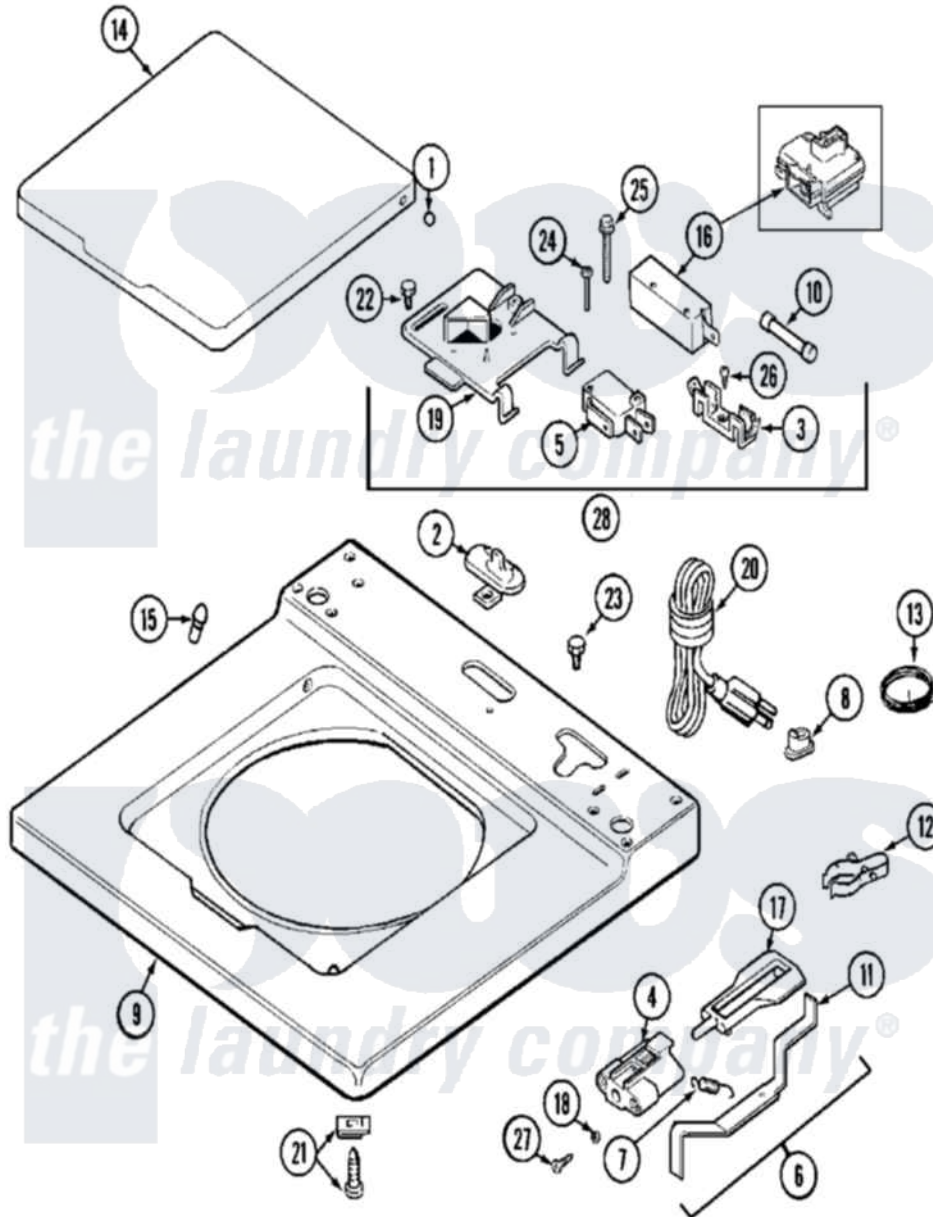

# Maytag MAT13MNEGW 02 - TOP

Maytag Commercial Maytag MAT13MNEGW Washer Parts Parts Diagram 02 - TOP  
 Click on the part number to view part

Item	Original Part Number	Replaced By	Status	Part Description
001	<a href="#">211726</a>			Hinge, Ball Lid
002	207159	<a href="#">489355</a>		Screw, 8 X 1/2
"	<a href="#">22001298</a>			Cap, Top Cover
003	<a href="#">207167</a>			Block, Fuse
004	<a href="#">22002135</a>			Bracket, Unbalance
"	NLA		Not Available	BRACKET, PLUNGER
005	<a href="#">207166</a>			Switch, Check
006	<a href="#">22001681</a>			Unbalance Lever Assembly
"	<a href="#">22001969</a>			Unbalance Lever Assembly
007	<a href="#">213720</a>			Spring, Lid Switch
008	<a href="#">211881</a>			Grommet, Cord Part Not Used-Gas Models Only
"	<a href="#">216183</a>			Grommet, Cord Export
"	22002532	<a href="#">216183</a>		Grommet, Cord Export
009	22001679	<a href="#">22002137</a>		Cover Assembly, Top
"	22001892	<a href="#">22002175</a>		Cover Assembly, Top
"	<a href="#">22001920</a>			Fuse