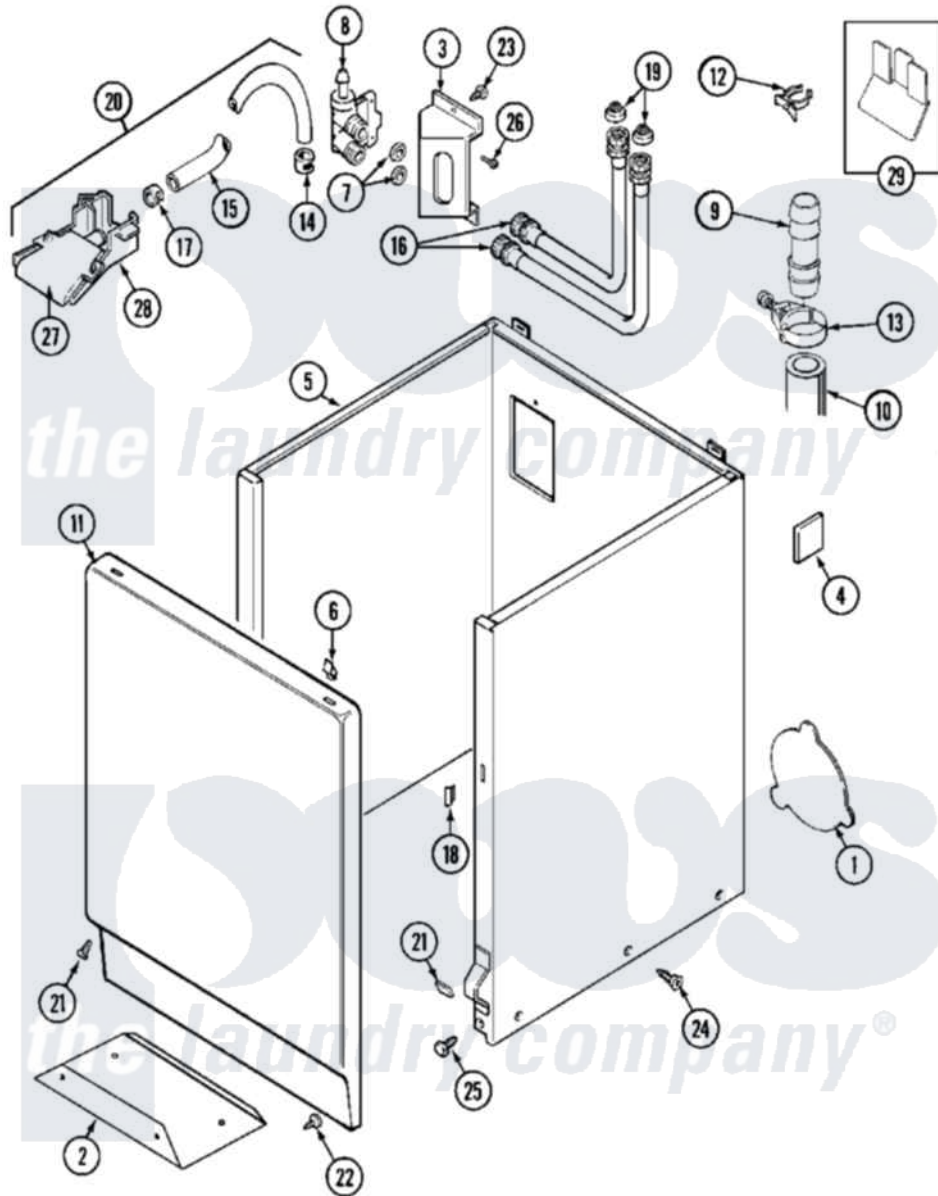

Maytag MAT13MNEGW 03 - CABINET

Maytag [Commercial Maytag MAT13MNEGW Washer Parts](#) Parts Diagram 03 - CABINET
 Click on the part number to view part

Item	Original Part Number	Replaced By	Status	Part Description
001	211294	90767		Screw, 8A X 3/8 HeX Washer Head Tapping
"	212985	22002924		Plate, Access
"	NLA		Not Available	PLATE, ACCESS
002	213846			Guard, Belt
003	214812	22002361		Bracket, Water Valve
"	22003217	3370225		Screw
004	215058			Pad, Cabinet Bumper
005	22001995			Screw Note: Screw, Tumbler Front And Shroud
"	22002381			V-Bracket
"	22002382			Fastener, V-Bracket
"	NLA		Not Available	CABINET (WHT)
006	212982	22001650		Fastener, Spring
007	Y013783			Washer, Inlet Hose
008	214337	96160		Screen
"	22001196			Valve, Water

"	22001275		Valve, Water
"	22001276	22004332	Water Valve 240V/50Hz, Comm
009	Y216015		Coupling, Hose
010	22001816		Hose, Drain
"	22002700	22003410	Hose, Drain
"	22002701	22003814	Retainer, Drain Hose
011	22001803	Not Available	PANEL, FRONT (WHT)
"	33001268	Not Available	PAD, DOOR
012	22001815	22002765	Clip, Hose
013	200461	285655	Clamp, Hose
014	216169	596669	Clamp, Manifold
015	22001190		Hose, Injector
016	205828	202860	Inlet Hose Assembly
"	208100	76313	Hosefill
017	216170	489503	Clamp
018	214376	22002331	Spacer, Front Panel
019	200961	12001413	Strainer And Washer Kit
020	22001304		Water Injector Assembly
021	22001496		Front Panel Fastener And Screw
022	211294	90767	Screw, 8A X 3/8 HeX Washer Head Tapping
023	212276	W10116760	Screw
024	213007		Xfor Cabinet See Cabinet, Back
025	213121	3400111	Screw, 12-14 X 5/8
"	213122	27001200	Screw
026	Y313561		Screw----NA
027	22001187		Injector
028	22001186		Injector
029	22001972		Clip, Cabinet