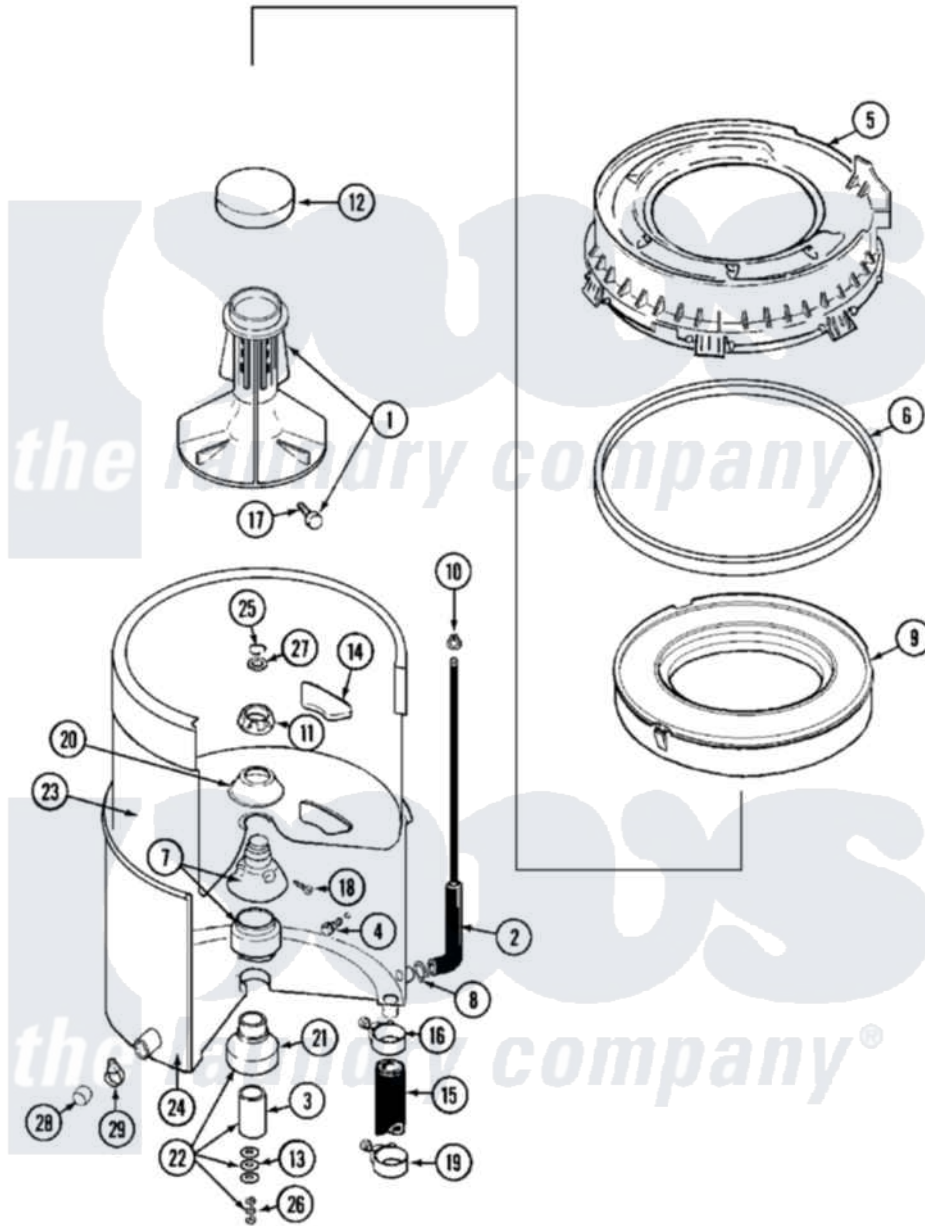

Maytag MAT13MNEGW 04 - TUB

Maytag [Commercial Maytag MAT13MNEGW Washer Parts](#) Parts Diagram 04 - TUB
 Click on the part number to view part

Item	Original Part Number	Replaced By	Status	Part Description
001	207228			Agitator W/Lock Screw
002	212942	22001619		Tube, Water Level Switch
003	211130			Bearing Liner, Tub Bearing
004	200744	W10175939		Bolt
"	205254	W10175938		Bolt
005	22001299			Tub Cover And Gasket Assembly
006	Y22001201	22001007		Gasket, Cover To Tub
007	22001648	6-2095720		Mounting S
008	211641			Clamp, 1-1/16"
009	22001142			Ring, Balance
010	410296	596669		Clamp, Manifold
011	211047	6-2110472		Nut- Clamp
012	216251			Cap, Agitator
013	211100			Washer, Outer Tub
014	215980			Plug, Filter Hole
				Use Outer Tub Part Net

015	213045		Hose, Outer Tub Part NOT Used
016	201011	285655	Clamp, Hose
017	206478		Not Available
018	211618	22001423	SCREW & WASHER FOR AGITATOR
019	202574	3367052	Clamp, Hose
020	211210		Washer, Clamping Nut
021	200824	6-2040130	Tub Bearin
022	204013	6-2040130	Tub Bearin
023	22001139		Tub, Inner
024	22003604		Not Available
025	Y015667		TUB, OUTER
026	Y054867		Retaining Ring
027	Y015666		Washer, Lock
028	214725		Washer, Retaining -
029	214739	596669	Cap For Spout-Outer Tub
			Clamp, Manifold