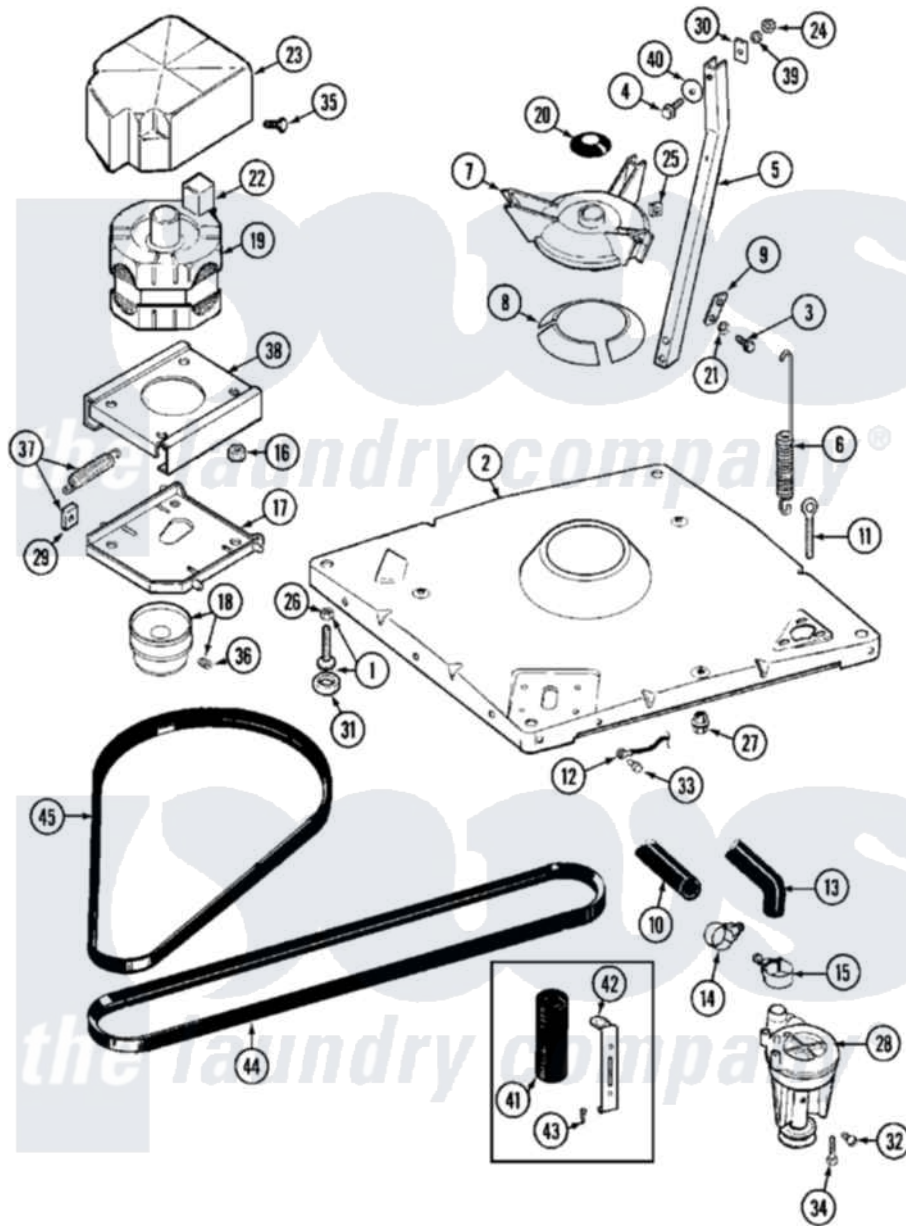

Maytag MAT13MNEGW 05 - BASE

Maytag Commercial Maytag MAT13MNEGW Washer Parts Parts Diagram 05 - BASE
 Click on the part number to view part

Item	Original Part Number	Replaced By	Status	Part Description
001	Y302699	22003428		Leg, Adjustable
002	22001172	22002150		Base
003	Y015627			Screw- Hex
004	200744	W10175939		Bolt
"	205254	W10175938		Bolt
005	213053			Brace, Tub Part Not Used
006	22001300			Spring, Centering
007	203725			Damper W/Bolt And Clip
008	203956			Damper Pad Kit
009	213073			Washer, Double Brace
010	22001816			Hose, Drain
011	216416			Bolt, Eye/Centering Spring
012	901220			Ground Wire
013	213045			Hose, Outer Tub Part Not Used
014	Y22001820	285655		Clamp, Hose
015	22001640	285655		Clamp, Hose