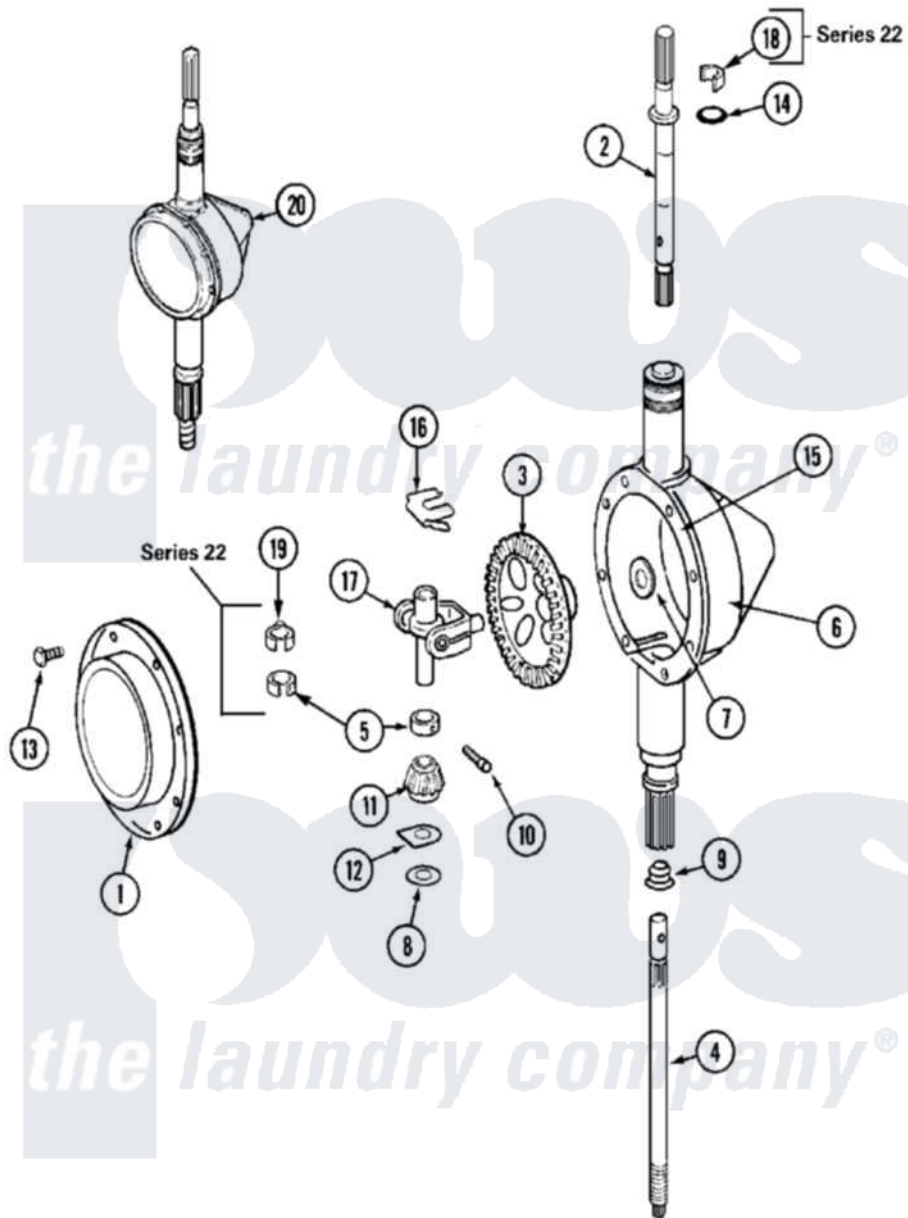

Maytag MAT13MNEGW 06 - TRANSMISSION

Maytag [Commercial Maytag MAT13MNEGW Washer Parts](#) Parts Diagram 06 - TRANSMISSION
 Click on the part number to view part

Item	Original Part Number	Replaced By	Status	Part Description
001	206628			Cover, Transmission
002	207153	6-2097820		Kit- Shaft
"	22002415	6-2168983		Shaft- Agi
003	206713	6-2067130		Gear- Beve
004	215410	12001450		Ctr Shaft W/Collar Andkeeper-Dp
"	22002342	6-2300050		Shaft- Cen
005	215415		Not Available	COLLAR, LOWER
"	22002353			Collar, Center Shaft
006	206624	6-2097750		Trans Dee
"	22002416	6-2300100		Assembly-
"	Y056080	6-0560800		Oil
007	215394			Washer, Bevel Gear
008	211483	6-2114830		Washer- SP
009	206602	207843		Lip Seal Repair Kit
010	W10124350		Not Available	NOT REQUIRED PART OR SEE NOTE

"	Y206629		Pin, Collar
011	215401	W10221114	Pinion
012	215395		Plate, Clutch
013	215417	Not Available	SCREW, TRANSMISSION COVER
014	210690		Seal, Rubber
"	22002417		O-Ring Agitator Shaft
015	Y058700	675652	Adhesive
016	215581		Spring, Agitator Shaft
"	W10124350	Not Available	NOT REQUIRED PART OR SEE NOTE
017	206685	6-2066850	Yoke
018	22002340		Collar, Agitator Shaft
019	22002341		Collar, Lower Plastic Keeper
020	206707	6-2097750	Trans Dee
"	22002126	6-2097750	Trans Dee