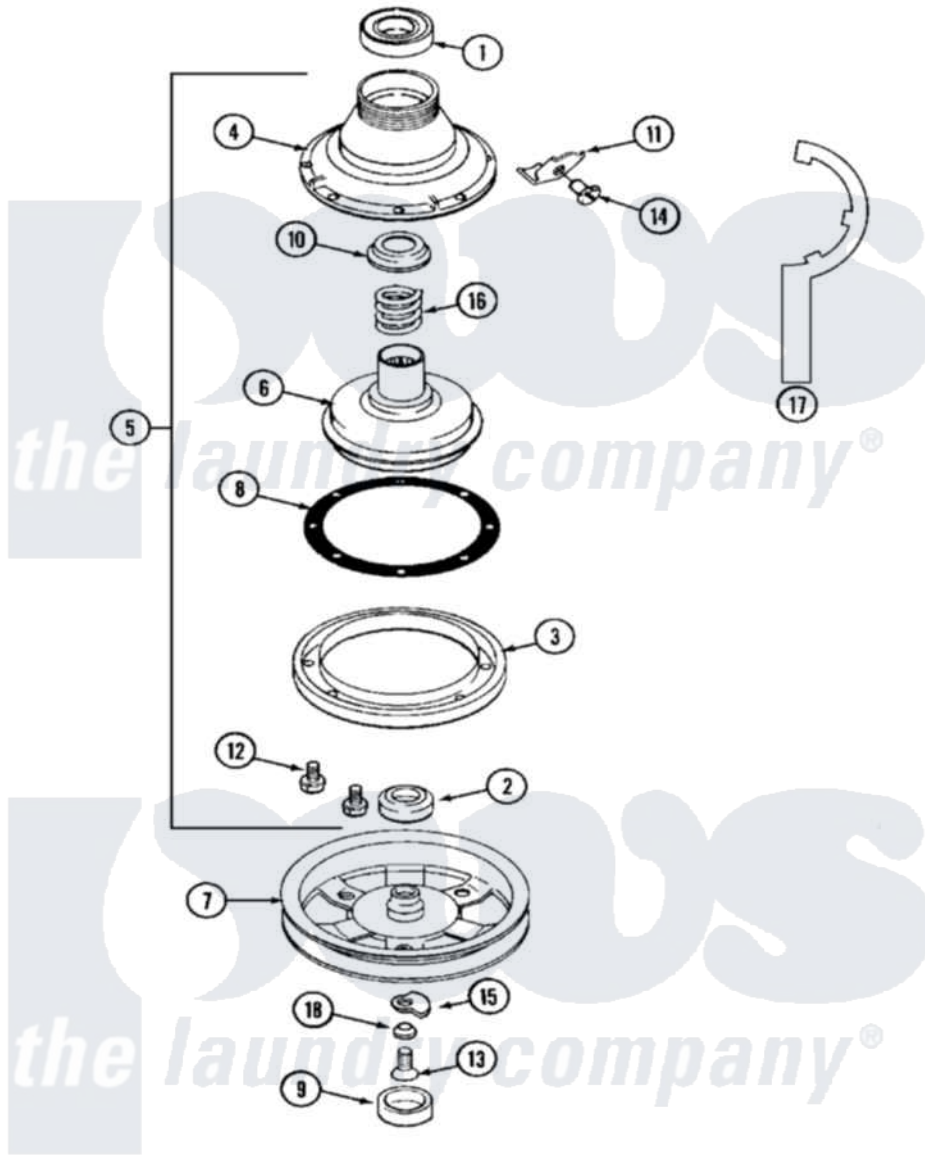

Maytag MAT13MNEGW 07 - CLUTCH, BRAKE & BELTS

Maytag [Commercial Maytag MAT13MNEGW Washer Parts](#) Parts Diagram 07 - CLUTCH, BRAKE & BELTS
 Click on the part number to view part

Item	Original Part Number	Replaced By	Status	Part Description
001	Y200720	22003441		Bearing, Rear
002	200835			Bearing, Brake Rotor
003	211043	6-2011900		Brake Asse
004	211045	6-2011900		Brake Asse
005	201190	6-2011900		Brake Asse
006	201126	6-2011900		Brake Asse
007	211059	6-2301530		Pulley
"	22001441	22002432		Pulley Assembly
"	22002431	6-2301550		Pulley Assembly
"	22002432			Pulley Assembly
008	211042	6-2011900		Brake Asse
009	22002428			Cover, Dust
"	NLA		Not Available	CAP, OIL RETAINER
010	211039	6-2011900		Brake Asse
011	213325			Clip, Retaining
012	211000			SCREW, BRAKE DRUM (HEX HEAD)

013	211375	681582	Screw
014	213326		Bolt, Sems Retaining Clip
015	211089		Lug, Stop Pulley
016	211041	6-2011900	Brake Asse
017	Y038315	038315	Tool
018	211090	22003555	Washer, Stop Lug