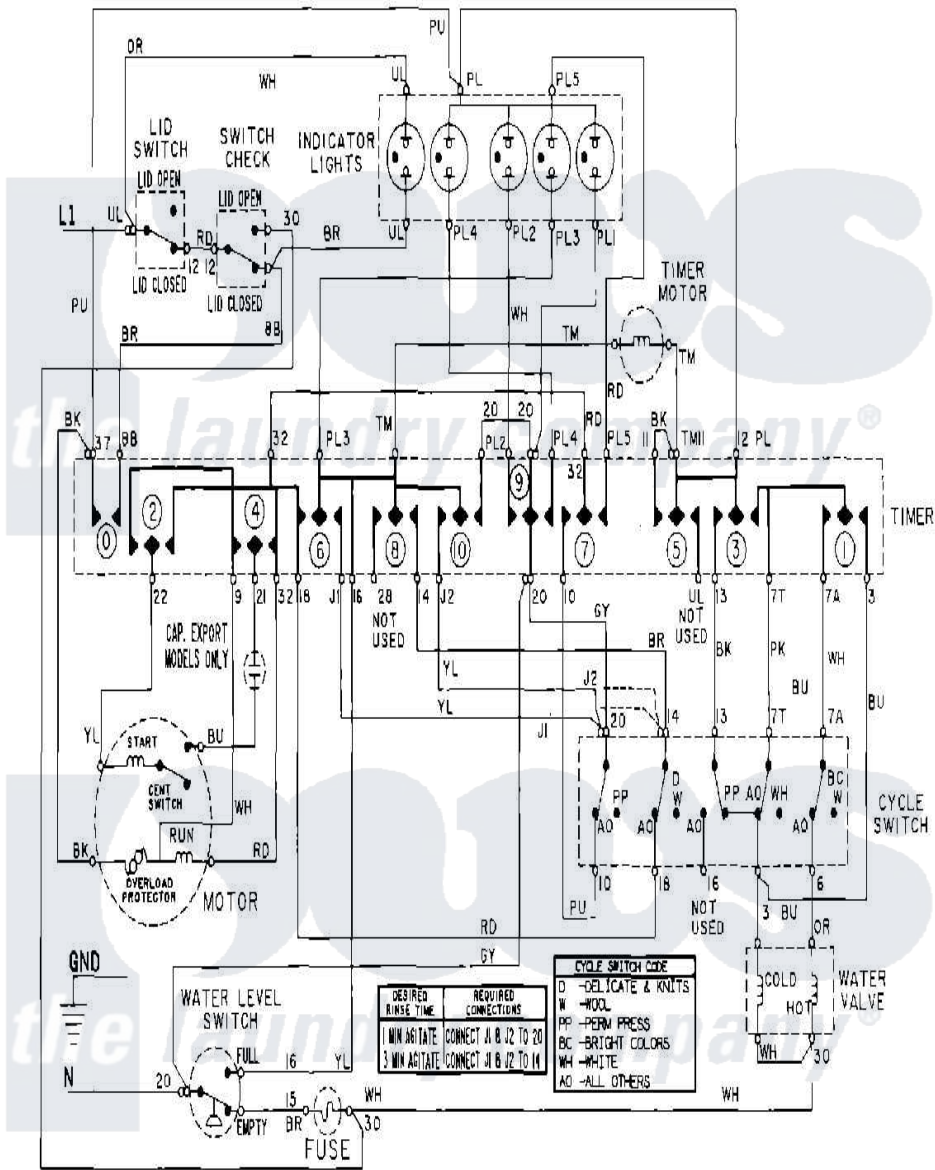

Maytag MAT13MNEGW 08 - WIRING INFORMATION

Maytag Commercial Maytag MAT13MNEGW Washer Parts Parts Diagram 08 - WIRING INFORMATION
 Click on the part number to view part

Item	Original Part Number	Replaced By	Status	Part Description
001	NLA		Not Available	WIRING INFORMATION
"	NLA		Not Available	WIRING INFORMATION