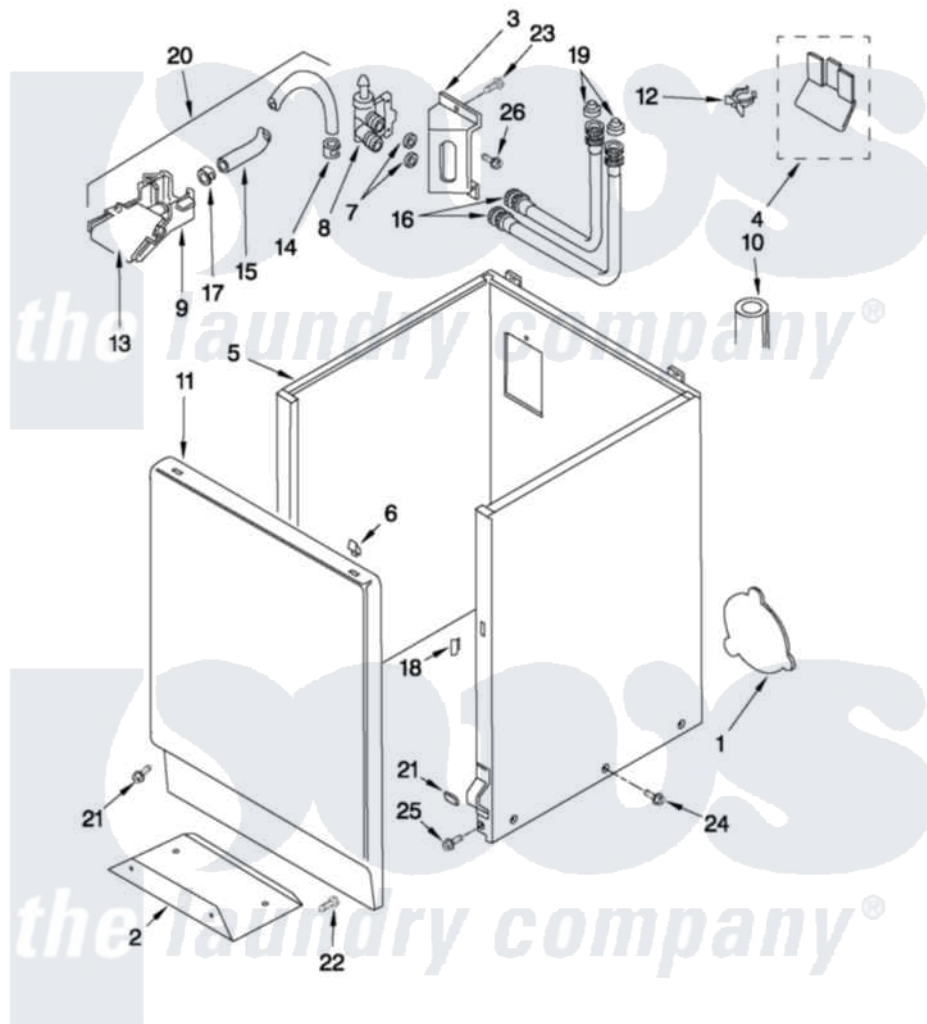

# Maytag MAT13MNLGW 03 - CABINET PARTS

## CABINET PARTS

For Model: MAT13MNLGW  
(White)

FOR ORDERING INFORMATION REFER TO PARTS PRICE LIST

W10461716

4

Maytag [Commercial Maytag MAT13MNLGW Washer Parts](#) Parts Diagram 03 - CABINET PARTS

[Click on the part number to view part](#)

Item	Original Part Number	Replaced By	Status	Part Description
1	211878		Not Available	PLATE, ACCESS
"	<a href="#">22002924</a>			Plate, Access
"	<a href="#">211294</a>	<a href="#">90767</a>		Screw, 8A X 3/8 HeX Washer Head Tapping
2	<a href="#">22001624</a>			Guard, Belt
3	<a href="#">22002361</a>			Bracket, Water Valve
4	<a href="#">22001972</a>			Clip, Cabinet
5	22001302	<a href="#">22004425</a>		Cabinet White Aspack
6	<a href="#">22001650</a>			Fastener, Spring
7	<a href="#">Y013783</a>			Washer, Inlet Hose
8	<a href="#">W10136963</a>			Valve, Water
9	<a href="#">22001187</a>			Injector
10	<a href="#">22003410</a>			Hose, Drain
11	22001803		Not Available	PANEL, FRONT (WHT)
12	<a href="#">22002151</a>			Clip, Hose
13	<a href="#">22001186</a>			Injector
14	216169	<a href="#">596669</a>		Clamp, Manifold

15	<a href="#">22001190</a>		Hose, Injector
16	<a href="#">35-3400</a>		Inlet Hose Assembly
"	<a href="#">35-3401</a>		Inlet Hose Assembly
17	216170	<a href="#">489503</a>	Clamp
18	214376	<a href="#">22002331</a>	Spacer, Front Panel
19	<a href="#">22002960</a>		Strainer, Washer Inlet
20	<a href="#">22001304</a>		Water Injector Assembly
21	<a href="#">22001496</a>		Front Panel Fastener And Screw
22	<a href="#">211294</a>	<a href="#">90767</a>	Screw, 8A X 3/8 HeX Washer Head Tapping
23	22003817	<a href="#">3370225</a>	Screw
24	<a href="#">213007</a>		Xfor Cabinet See Cabinet, Back
25	<a href="#">213121</a>	<a href="#">3400111</a>	Screw, 12-14 X 5/8
"	<a href="#">213122</a>	<a href="#">27001200</a>	Screw
26	313561	<a href="#">Y313561</a>	Screw----NA